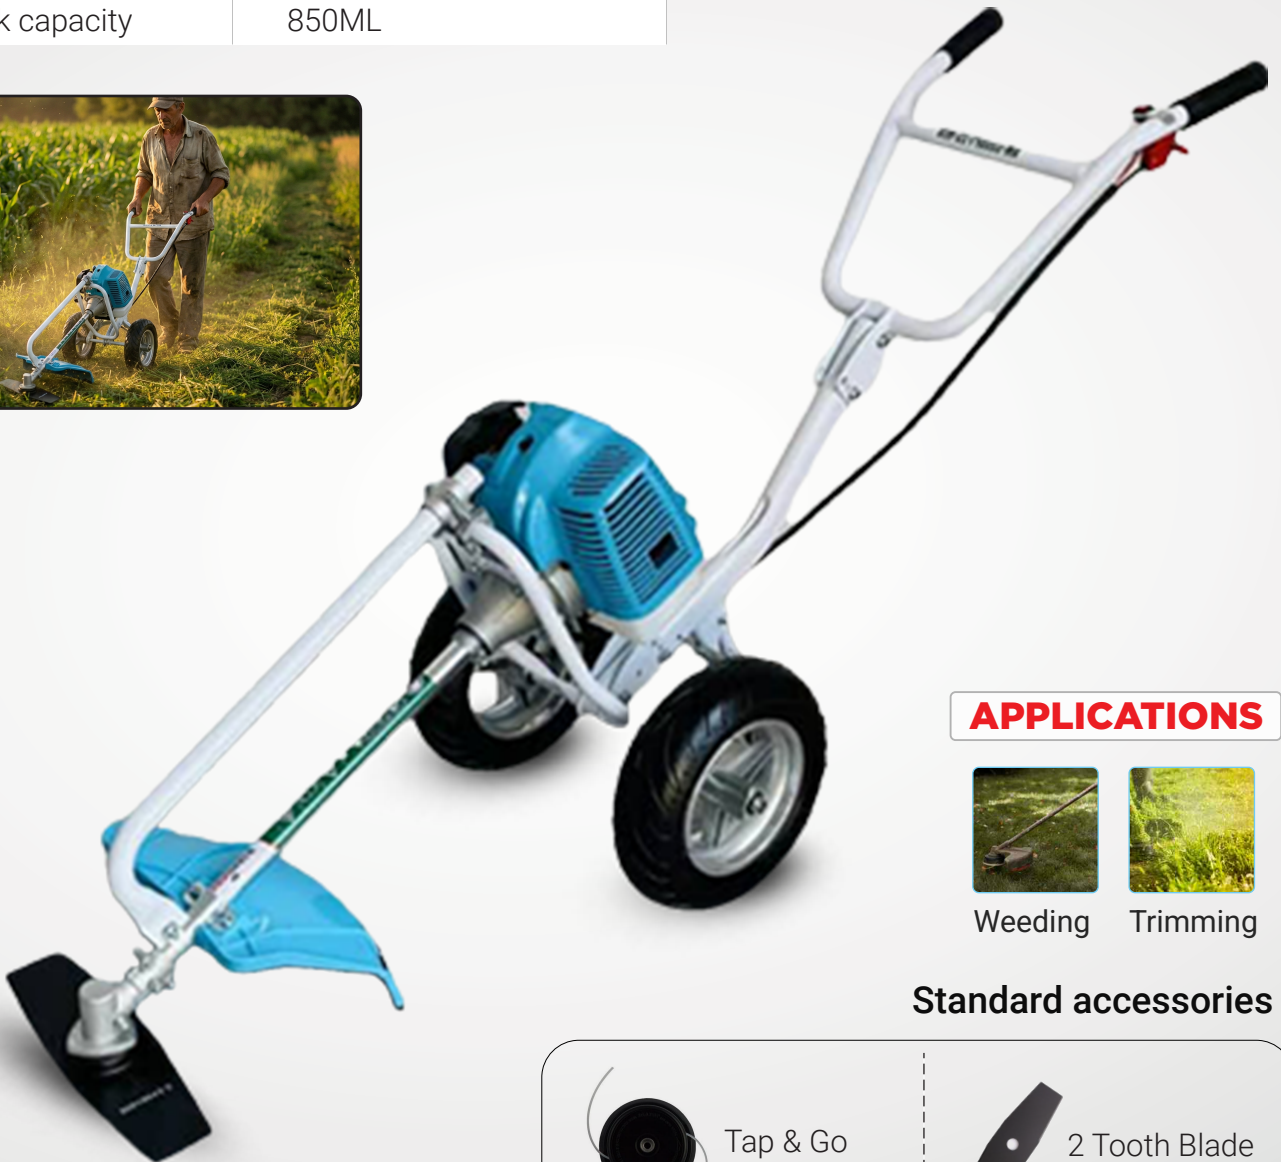

# BRUSH CUTTER WITH PUSH TYPE AM-5300PT-2S-NEO

**2STROKE**  
FOR MORE POWER !!!

Engine type	2 stroke
Type of Handle	Air Cooled
Power	10000RPM
Displacement	53cc
Fuel tank capacity	850ML

### APPLICATIONS

Weeding

Trimming

### Standard accessories

Tap & Go

2 Tooth Blade

\*Images shown are for illustration purpose only