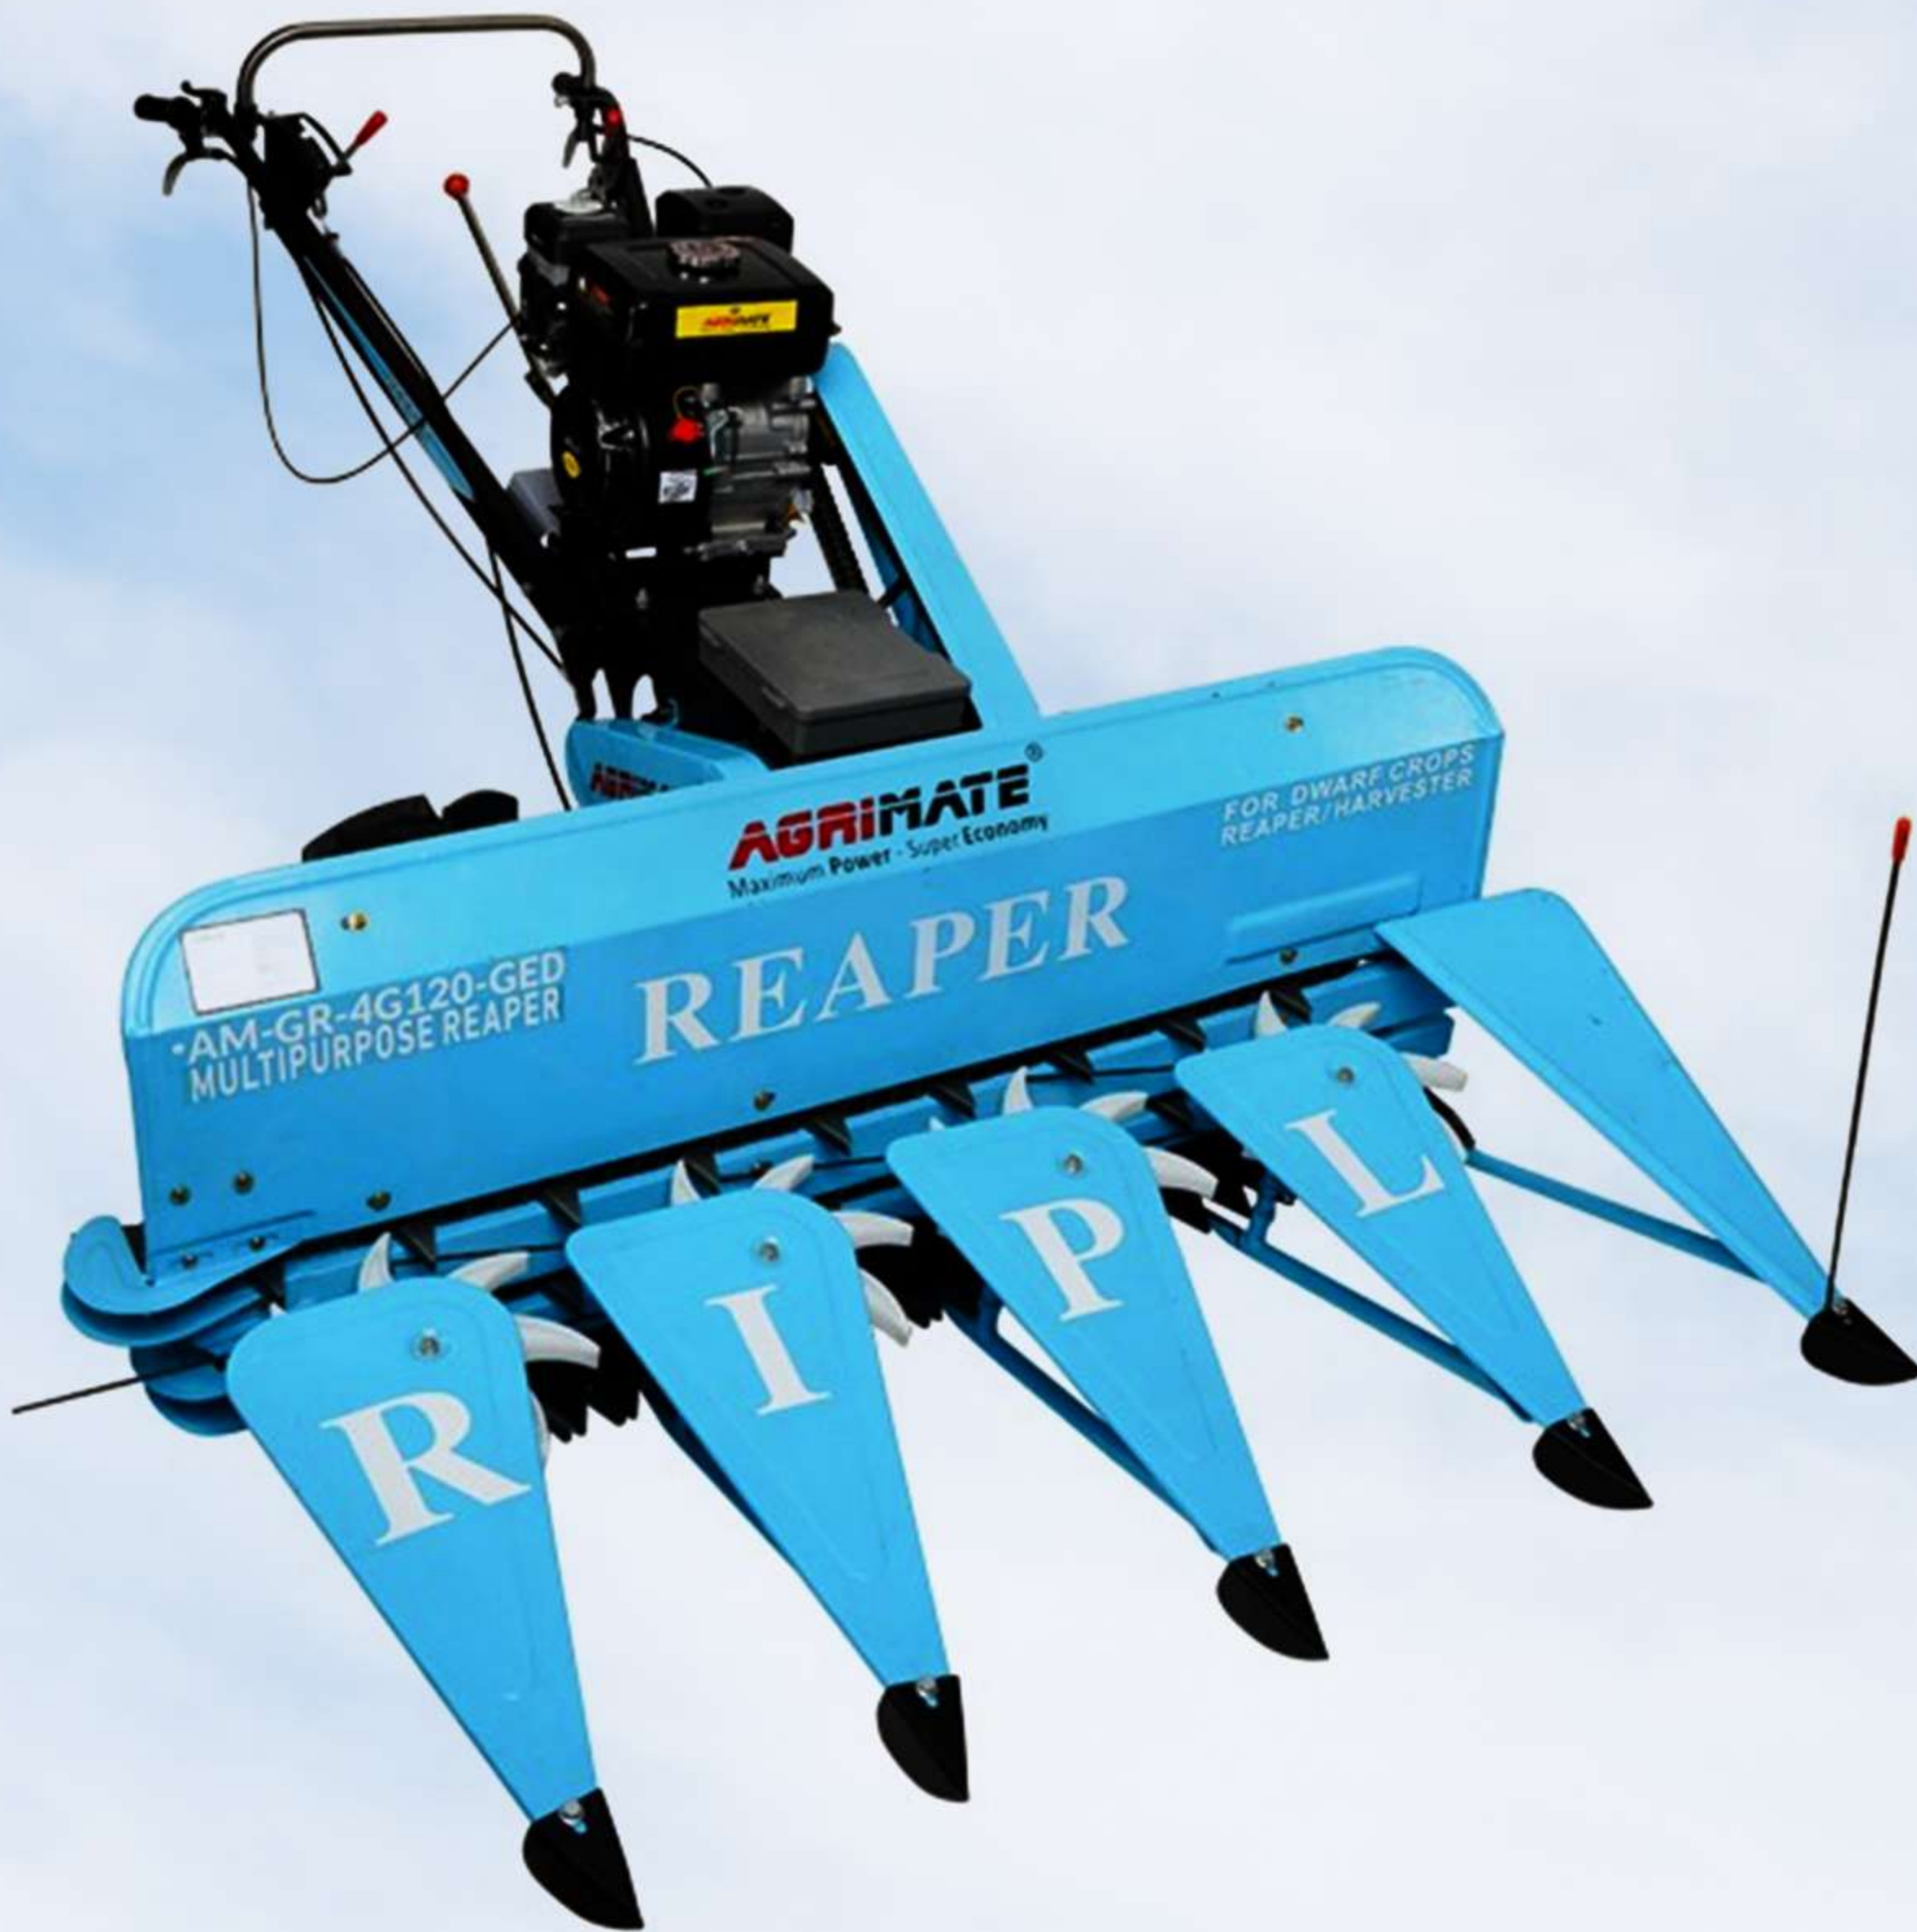

FROM PLANTING TO POST HARVESTING,  
**CULTIVATING ABUNDANCE**  
every step of the way.

**RAGI**

**PADDY**

**SOYA**

**WHEAT**

Suitable for  
**TALL CROPS**

**AM-GR-4G120GE**

Suitable for  
**DWARF CROPS**

**AM-GR-4G120GED**

MODEL

**AM-GR-4G120GE**

POWER	5.1KW/7HP
DISPLACEMENT	212CC
CUTTING WIDTH	1200MM
CUTTING HEIGHT	≥50MM
PRODUCTIVITY	5-7HR. /HA.

MODEL

**AM-GR-4G120GEH**

**POWERED by HONDA**

POWER	4.3KW/5.8HP
DISPLACEMENT	193CC
CUTTING WIDTH	1200MM
CUTTING HEIGHT	≥50MM
PRODUCTIVITY	5-7HR. /HA.

MODEL

**AM-GR-4G120GED DWARF CROPS**

POWER	5.1KW/7HP
DISPLACEMENT	212CC
CUTTING WIDTH	1200MM
CUTTING HEIGHT	≥50MM
PRODUCTIVITY	5-7HR. /HA.

## FEATURES

- ▶ Suitable for Tall & Short crops
- ▶ Easy to handle and operate by ladies
- ▶ Multi purpose reaper for different crops