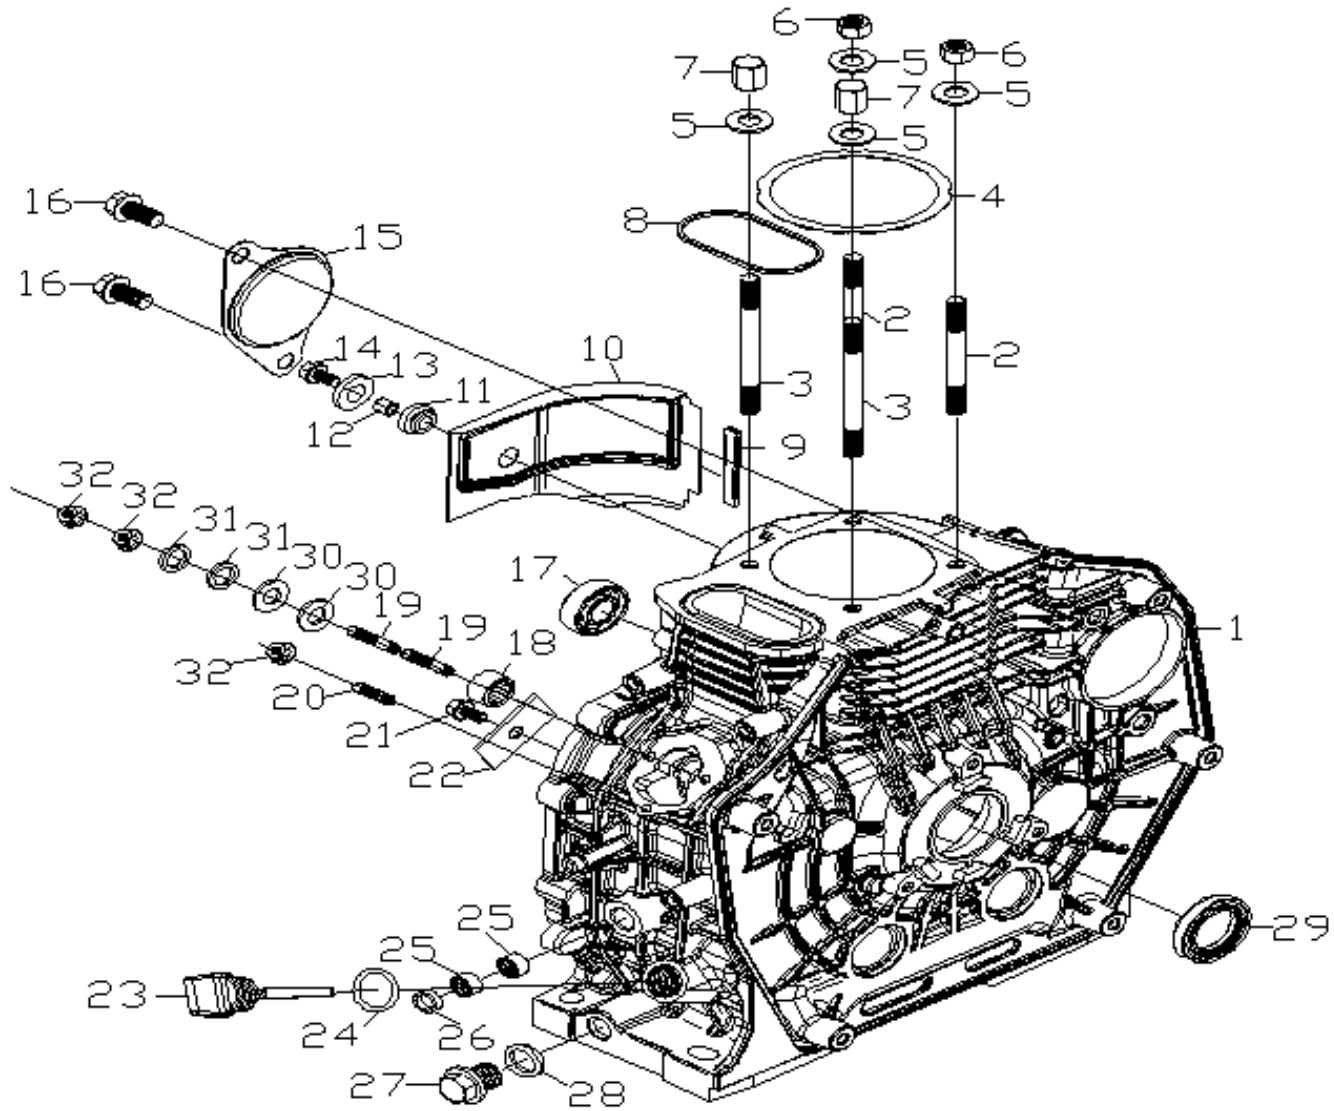

CRANKCASE ASSY- B

DIAGRAM & SPARE PARTS LIST OF AM-MPT-1100-6D/6D ELITE/2620-6D

SL NO	PART NUMBER	DESCRPTION	SL NO	PART NUMBER	DESCRPTION
1	AM-178FD-B01	Crankcase Comp	17	AM-178FD-B17	Ball Bearing
2	AM-178FD-B02	Cylinder Head StudM	18	AM-178FD-B18	Needle Bearing
3	AM-178FD-B03	Cylinder Head Stud	19	AM-178FD-B19	Bolt Stud
4	AM-178FD-B04	Cylinder Head Shim	20	AM-178FD-B20	Bolt Stud
5	AM-178FD-B05	Washer	21	AM-178FD-B21	Bolt
6	AM-178FD-B06	Cylinder Head Nut	22	AM-178FD-B22	Retainer
7	AM-178FD-B07	Cylinder Head Nut Thick	23	AM-178FD-B23	Oil Filler Gap
8	AM-178FD-B08	Rectangle Seal Ring	24	AM-178FD-B24	O-Ring
9	AM-178FD-B09	Wind Guide Plate Cushion	25	AM-178FD-B25	Needle Bearing
10	AM-178FD-B10	Wind Guide Plate	26	AM-178FD-B26	Oil Seal
11	AM-178FD-B11	Vibration Isolation Cushion Block	27	AM-178FD-B27	Drain Plug
12	AM-178FD-B12	Lining	28	AM-178FD-B28	Oil Plug Seal
13	AM-178FD-B13	Washer	29	AM-178FD-B29	Oil Seal
14	AM-178FD-B14	Flange Bolt	30	AM-178FD-B30	Washer
15	AM-178FD-B15	Starter Seat Cover	31	AM-178FD-B31	Spring Washer
16	AM-178FD-B16	Flange Bolt	32	AM-178FD-B32	Flange Bolt