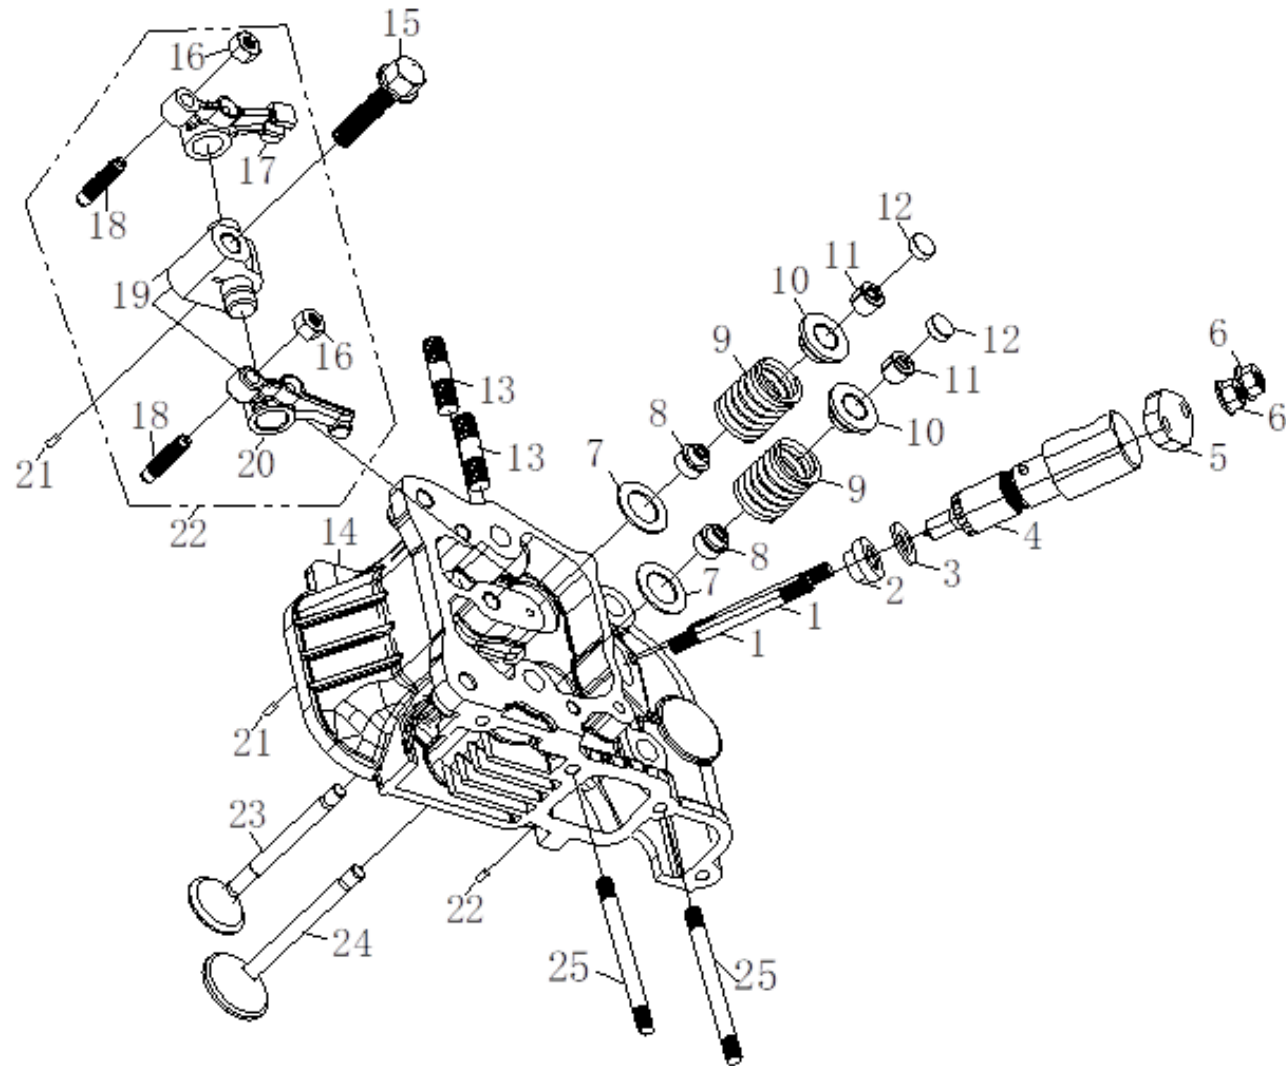

**INTERCULTIVATOR/POWER WEEDER  
ENGINE DIAGRAM & PART LIST  
AM-MPT-1100-6D /6D ELITE /AM-2620-6D**

## CYLINDER HEAD ASSY -A

# DIAGRAM & SPARE PARTS LIST OF AM-MPT-1100-6D/6D ELITE/2620-6D

SL NO	PART NUMBER	DESCRIPTION	SL NO	PART NUMBER	DESCRIPTION
1	AM-178FD-A01	Bolt Stud,	17	AM-178FD-A17	Valve Exhaust Arm
2	AM-178FD-A02	Adjusting Gasket Cover	18	AM-178FD-A18	Valve Screw
3	AM-178FD-A03	Adjusting Gasket	19	AM-178FD-A19	Arm Base
4	AM-178FD-A04	Fuel Injection Assy	20	AM-178FD-A20	Valve Inlet Arm
5	AM-178FD-A05	Fuel Injection Clamp	21	AM-178FD-A21	Pin
6	AM-178FD-A06	Flange Nut	22	AM-178FD-A22	Arm Assy
7	AM-178FD-A07	Valve Spring Washer	23	AM-178FD-A23	Valve Exhaust
8	AM-178FD-A08	Valve Seal	24	AM-178FD-A24	Valve Inlet
9	AM-178FD-A09	Spring Valve	25	AM-178FD-A25	Bolt Stud
10	AM-178FD-A10	Rock Arm Assy			
11	AM-178FD-A11	Cotter			
12	AM-178FD-A12	Valve Adjusting Plate			
13	AM-178FD-A13	Bolt stud			
14	AM-178FD-A14	Cylinder Head Assy			
15	AM-178FD-A15	Flange Bolt			
16	AM-178FD-A16	Lock Nut			