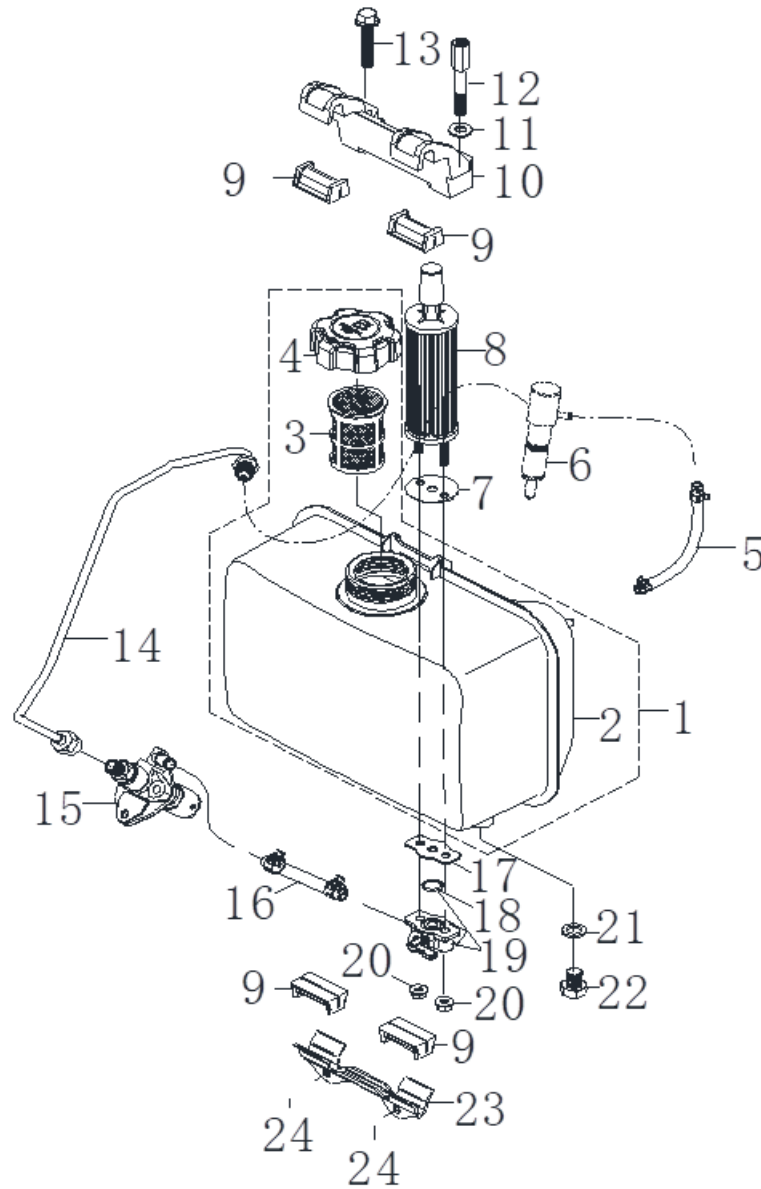

DIAGRAM & SPARE PARTS LIST OF AM-MPT-1100-6D/6D ELITE/2620-6D

FULE OIL ASSY - P

DIAGRAM & SPARE PARTS LIST OF AM-MPT-1100-6D/6D ELITE/2620-6D

SL NO	PART NUMBER	DESCRPTION	SL NO	PART NUMBER	DESCRIPTION
1	AM-178FD-P01	Fuel Tank Assy	17	AM-178FD-P17	Fuel tank switch gasket
2	AM-178FD-P02	Fuel Tank Assy	18	AM-178FD-P18	O-shaped rubber sealing ring
3	AM-178FD-P03	Oil filler filter combination	19	AM-178FD-P19	Fuel Tank Gock Assy
4	AM-178FD-P04	Fuel tank cap combination	20	AM-178FD-P20	Flange Bolt
5	AM-178FD-P05	Fuel pipe assembly	21	AM-178FD-P21	Fuel Tank Plug Seat
6	AM-178FD-P06	Fuel Return Pipe	22	AM-178FD-P22	Bolt
7	AM-178FD-P07	Fuel Iniection Assy	23	AM-178FD-P23	Lower Stay Assy
8	AM-178FD-P08	Fuel filter assembly	24	AM-178FD-P24	Flange Nut
9	AM-178FD-P09	Fuel Tank Damper			
10	AM-178FD-P10	Upper Stay			
11	AM-178FD-P11	Upper Stay			
12	AM-178FD-P12	Upper Stay Bolt			
13	AM-178FD-P13	Bolt			
14	AM-178FD-P14	Fuel Injection Pipe Assy			
15	AM-178FD-P15	Oil Pump Assy			
16	AM-178FD-P16	Oil Pipe