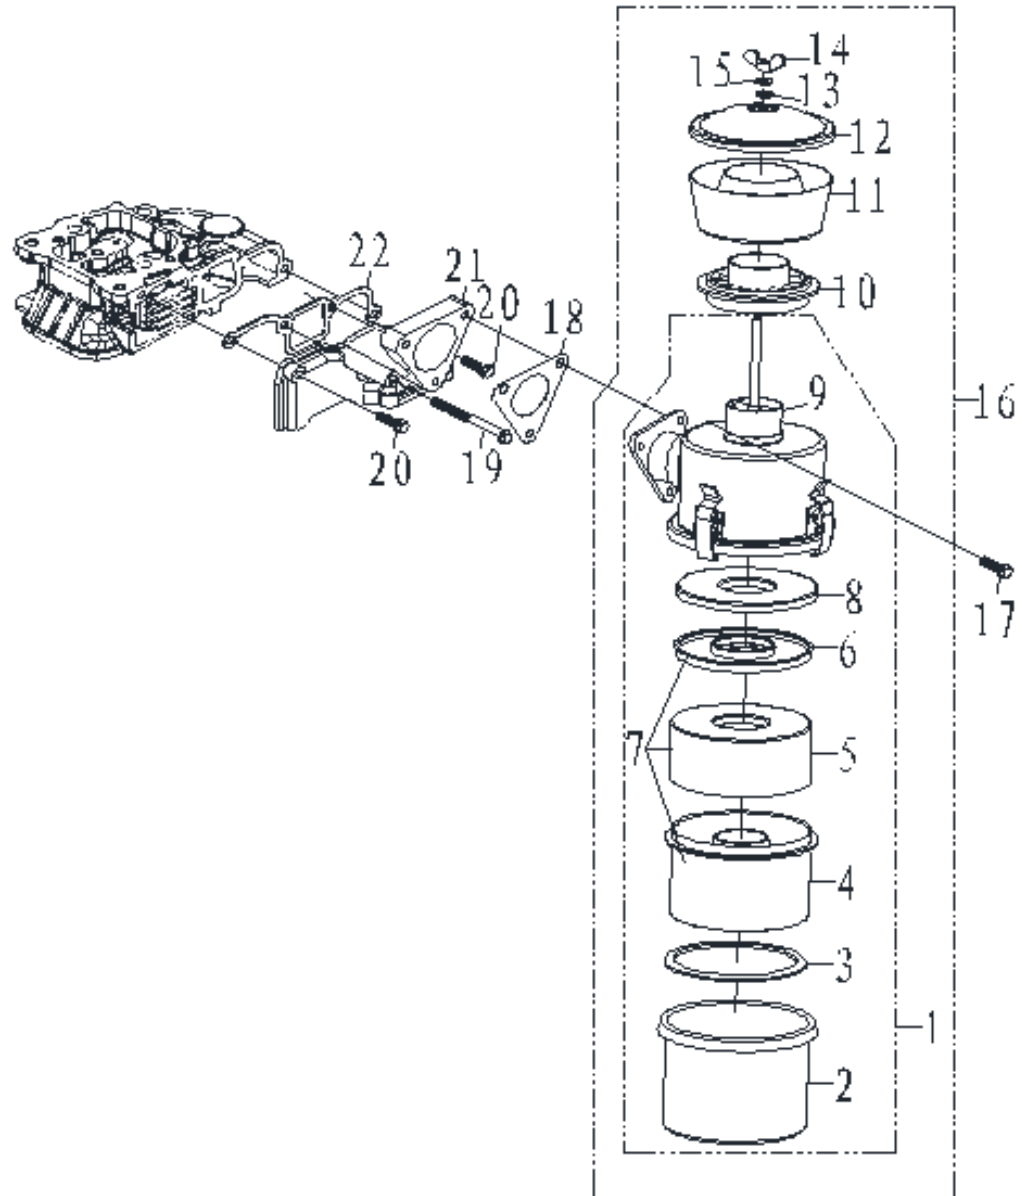

DIAGRAM & SPARE PARTS LIST OF AM-MPT-1100-6D/6D ELITE/2620-6D

AIR FILTER ASSY - J

DIAGRAM & SPARE PARTS LIST OF AM-MPT-1100-6D/6D ELITE/2620-6D

SL NO	PART NUMBER	DESCRIPTION	SL NO	PART NUMBER	DESCRIPTION
1	AM-178FD-J01	Cyclone Air Cleaner	17	AM-178FD-J17	Flange Bolt
2	AM-178FD-J02	Air Filter Sump	18	AM-178FD-J18	Air Cleaner Gasket
3	AM-178FD-J03	Sealing Ring	19	AM-178FD-J19	Flange Bolt
4	AM-178FD-J04	Filter Case	20	AM-178FD-J20	Flange Bolt
5	AM-178FD-J05	Steel Wire Filter	21	AM-178FD-J21	Intake Pipe
6	AM-178FD-J06	Filter Case,Cover	22	AM-178FD-J22	Intake Pipe Gasket
7	AM-178FD-J07	Filter Assy			
8	AM-178FD-J08	Foam Filter			
9	AM-178FD-J09	Air Filter Connecting Disc			
10	AM-178FD-J10	Air Cleaner Blade Base			
11	AM-178FD-J11	Air Cleaner Detached Body			
12	AM-178FD-J12	Cyclone,Filter Cover			
13	AM-178FD-J13	Spring Washer			
14	AM-178FD-J14	Butterfly Nut			
15	AM-178FD-J15	Washer			
16	AM-178FD-J16	Air Cleaner Assy