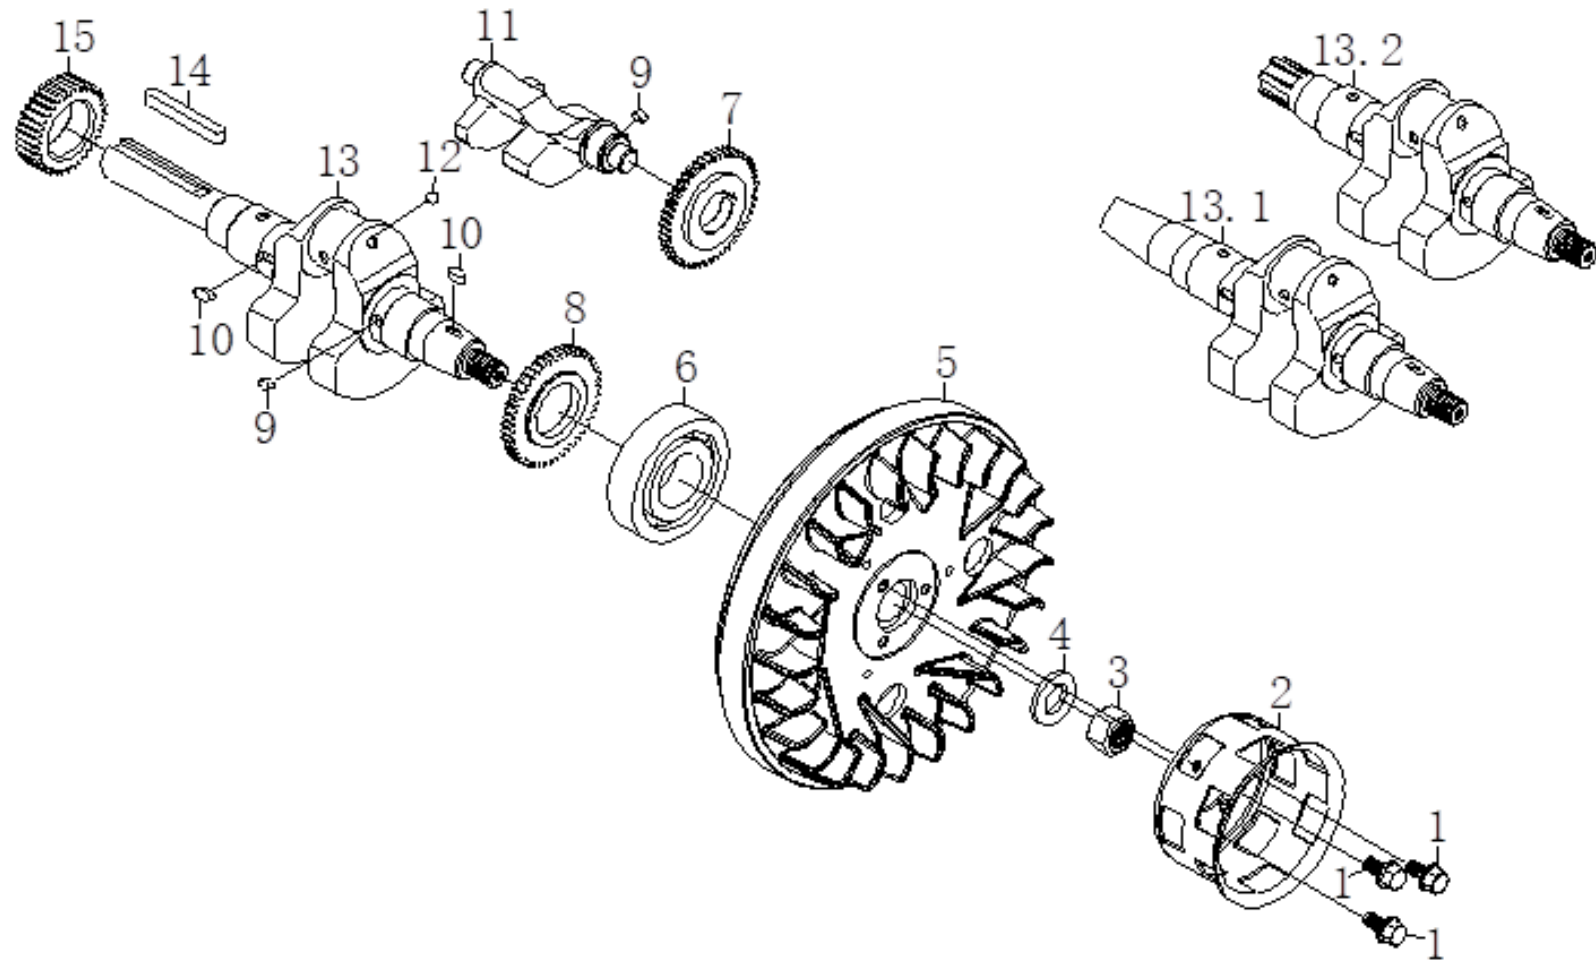

CRANK-FLY WHEEL ASSY - D

DIAGRAM & SPARE PARTS LIST OF AM-MPT-1100-6D/6D ELITE/2620-6D

SL NO	PART NUMBER	DESCRPTION	SL NO	PART NUMBER	DESCRPTION
1	AM-178FD-D01	Flange Bolt			
2	AM-178FD-D02	Starter Pulley			
3	AM-178FD-D03	Flange Nut			
4	AM-178FD-D04	Washer			
5	AM-178FD-D05	Fly Wheel			
6	AM-178FD-D06	Ball Bearing			
7	AM-178FD-D07	Timing Gear Of Balance Shaft			
8	AM-178FD-D08	Drive Gear Of Balance Shsft			
9	AM-178FD-D09	Key			
10	AM-178FD-D10	Key			
11	AM-178FD-D11	Balancer Shaft			
12	AM-178FD-D12	Steel Ball			
13	AM-178FD-D13	Crank Shaft Assy			
13.1	AM-178FD-D13.1	Crank Shaft Assy			
13.2	AM-178FD-D13.2	Crank Shaft Assy			
14	AM-178FD-D14	key			
15	AM-178FD-D15	Crankshaft Timing Gear