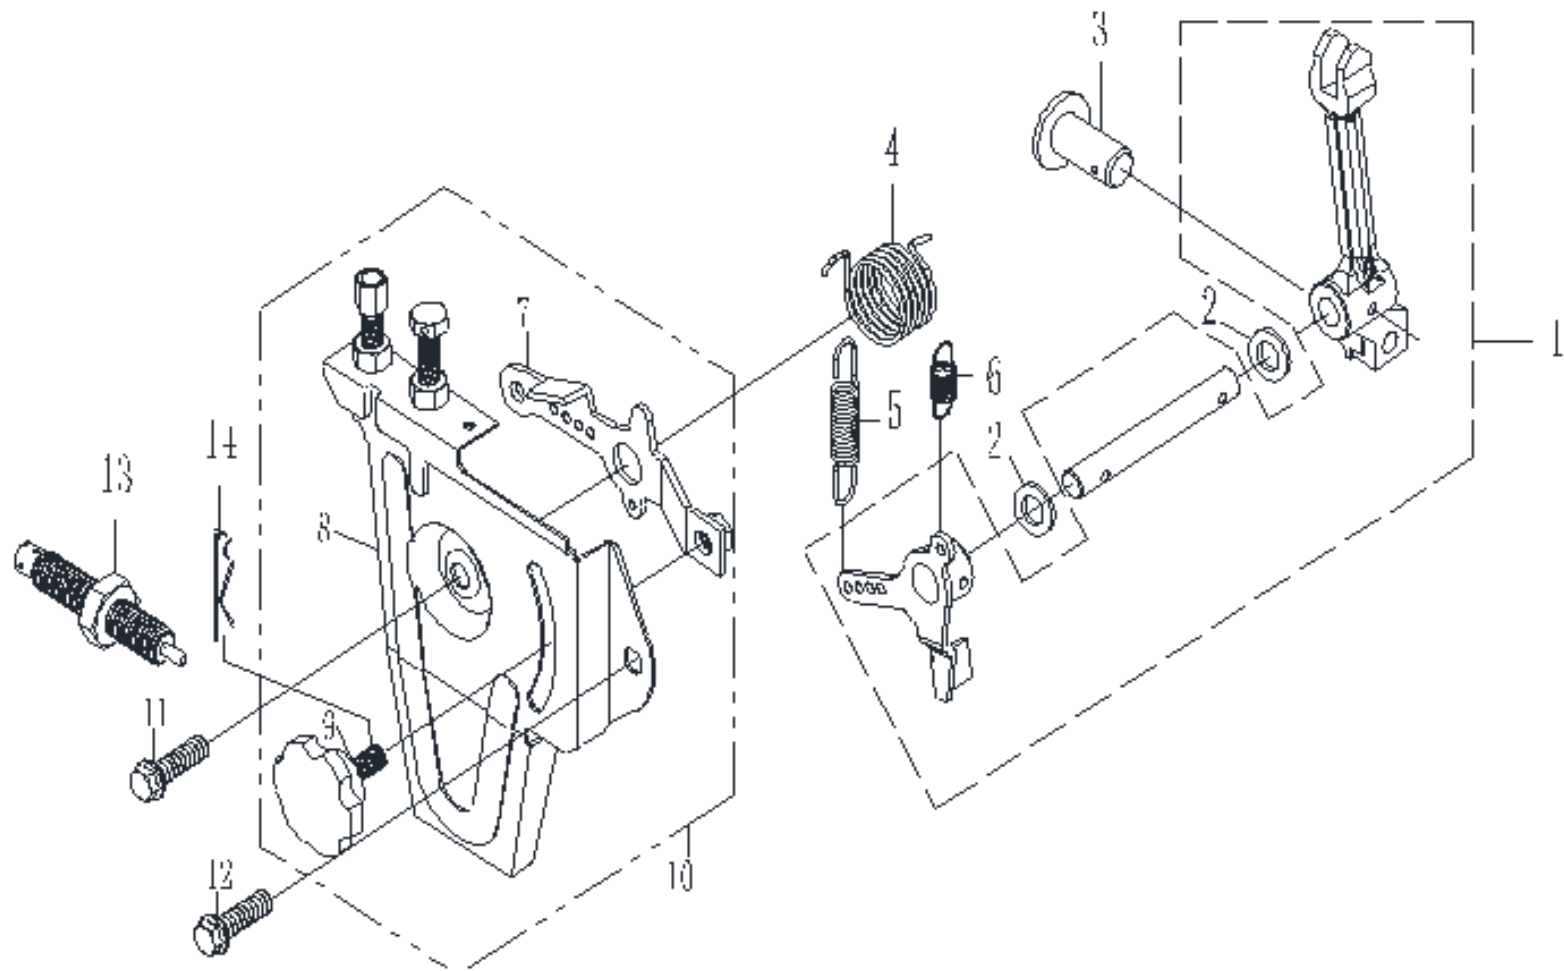

DIAGRAM & SPARE PARTS LIST OF AM-MPT-1100-6D/6D ELITE/2620-6D

THROTTLE CONTROL ASSY - R

DIAGRAM & SPARE PARTS LIST OF AM-MPT-1100-6D/6D ELITE/2620-6D

SL NO	PART NUMBER	DESCRIPTION	SL NO	PART NUMBER	DESCRIPTION
1	AM-178FD-R01	Lever Fork			
2	AM-178FD-R02	Fork shaft adjusting washer			
3	AM-178FD-R03	speed control cap			
4	AM-178FD-R04	Reset Spring			
5	AM-178FD-R05	Governor Spring			
6	AM-178FD-R06	Fine Tuning Spring			
7	AM-178FD-R07	Speed control arm			
8	AM-178FD-R08	Speed control panel			
9	AM-178FD-R09	Control Panel			
10	AM-178FD-R10	Control Panel			
11	AM-178FD-R11	Flange Bolt			
12	AM-178FD-R12	Flange Bolt			
13	AM-178FD-R13	Control Lever Assy			
14	AM-178FD-R14	Adjusting Rod Clip