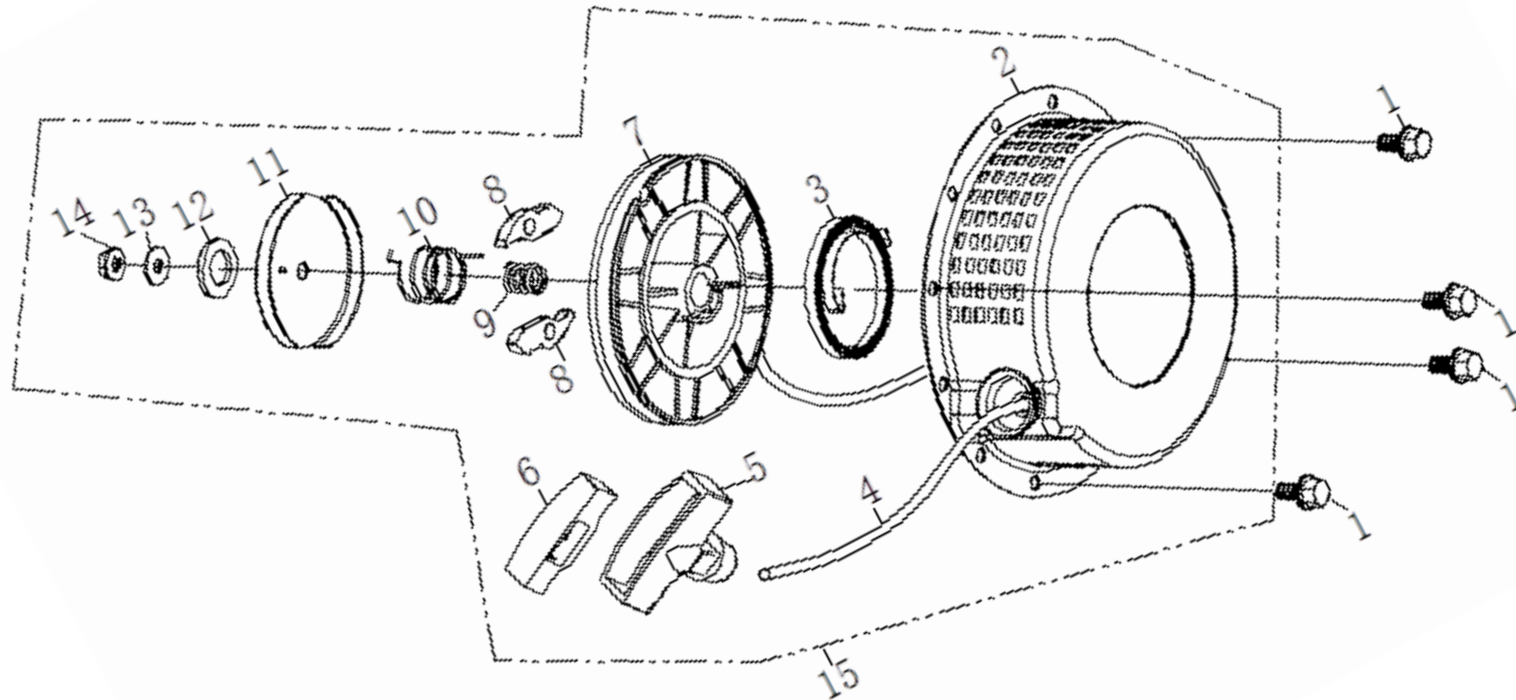

START COVER ASSY - G

DIAGRAM & SPARE PARTS LIST OF AM-MPT-1100-6D/6D ELITE/2620-6D

SL NO	PART NUMBER	DESCRIPTION	SL NO	PART NUMBER	DESCRIPTION
1	AM-178FD-G01	Flange Bolt			
2	AM-178FD-G02	Stater Cover Comp Recoil			
3	AM-178FD-G03	Spiral Spring			
4	AM-178FD-G04	Rope Recoil Starter			
5	AM-178FD-G05	Handle Starter			
6	AM-178FD-G06	Cover Handle Starter			
7	AM-178FD-G07	Starter Reel			
8	AM-178FD-G08	Ratchet Starter			
9	AM-178FD-G09	Compress Spring			
10	AM-178FD-G10	Spring Return			
11	AM-178FD-G11	Spring Cover			
12	AM-178FD-G12	Rubber Washer			
13	AM-178FD-G13	Washer			
14	AM-178FD-G14	Nut			
15	AM-178FD-G15	Handle Starter