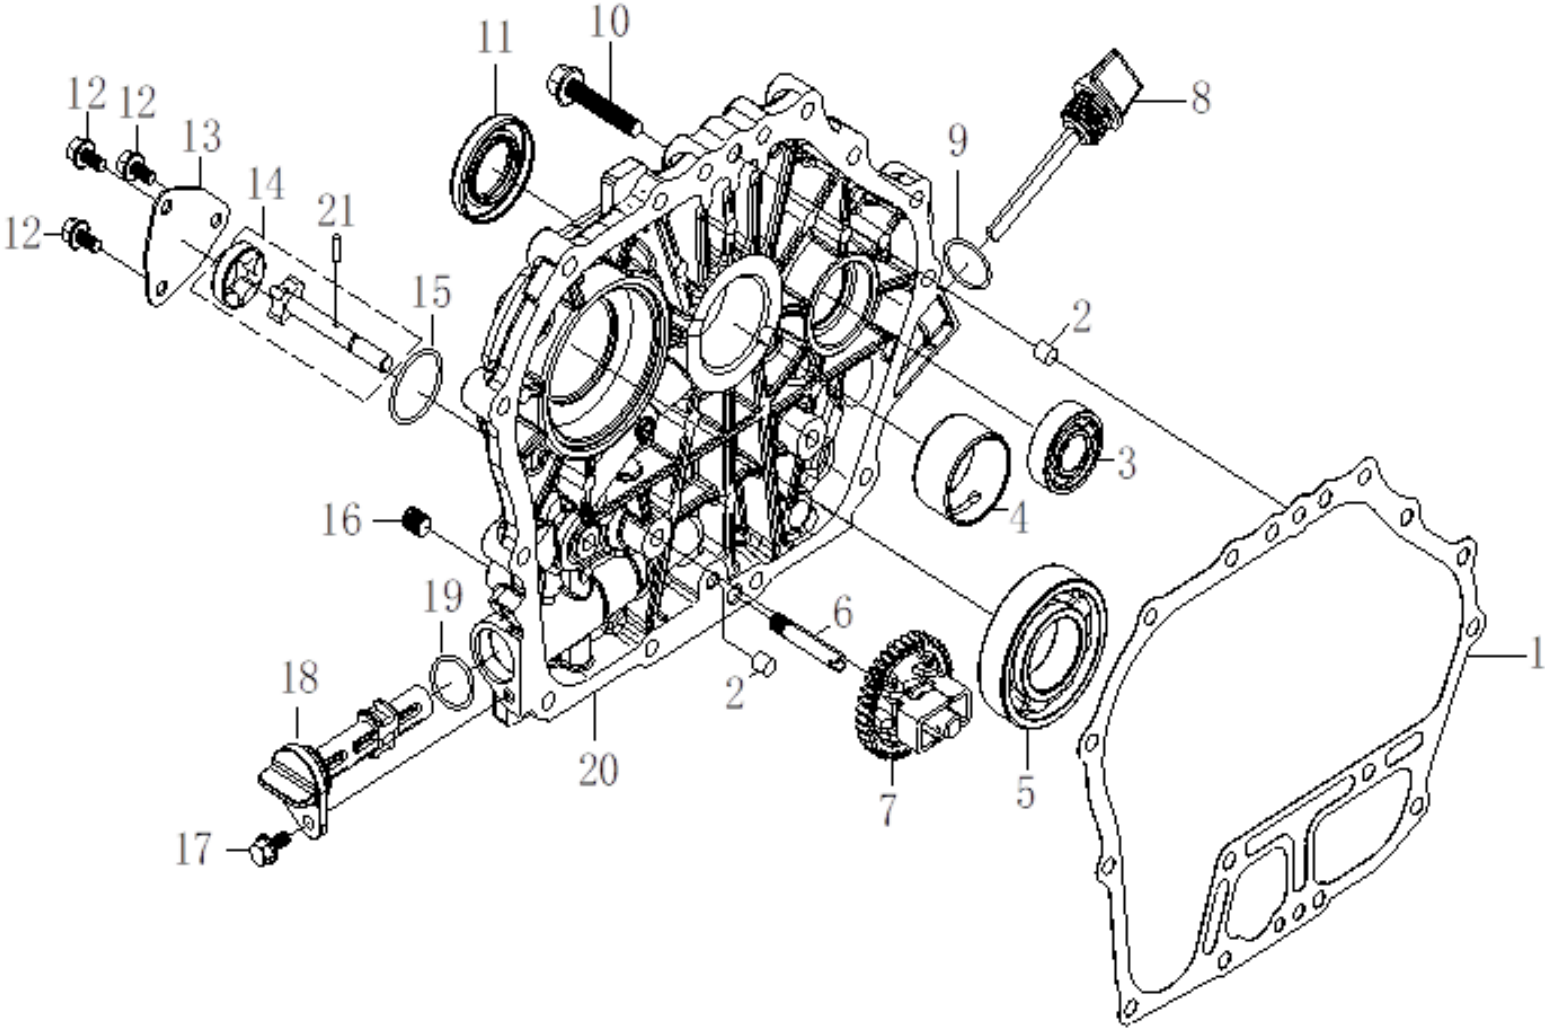

DIAGRAM & SPARE PARTS LIST OF AM-MPT-1100-6D/6D ELITE/2620-6D

CRANKCASE COVER ASSY - C

DIAGRAM & SPARE PARTS LIST OF AM-MPT-1100-6D/6D ELITE/2620-6D

SL NO	PART NUMBER	DESCRIPTION	SL NO	PART NUMBER	DESCRIPTION
1	AM-178FD-C01	Gasket Case Cover	17	AM-178FD-C17	Flange Bolt
2	AM-178FD-C02	Pin	18	AM-178FD-C18	Engine Oil Filter Element
3	AM-178FD-C03	Bearing	19	AM-178FD-C19	Seal Ring
4	AM-178FD-C04	Main Bearing	20	AM-178FD-C20	Crankcase Cover
5	AM-178FD-C05	Ball Bearing	21	AM-178FD-C21	Pin
6	AM-178FD-C06	Oil Indicator			
7	AM-178FD-C07	Governor Kit Comp			
8	AM-178FD-C08	Dipstick			
9	AM-178FD-C09	Cover, Crakcase			
10	AM-178FD-C10	Flange Bolt			
11	AM-178FD-C11	Oil Seal			
12	AM-178FD-C12	Flange Bolt			
13	AM-178FD-C13	Oil Pump Cover			
14	AM-178FD-C14	Oil Pump Assy			
15	AM-178FD-C15	Sealing Ring			
16	AM-178FD-C16	Block Bolt