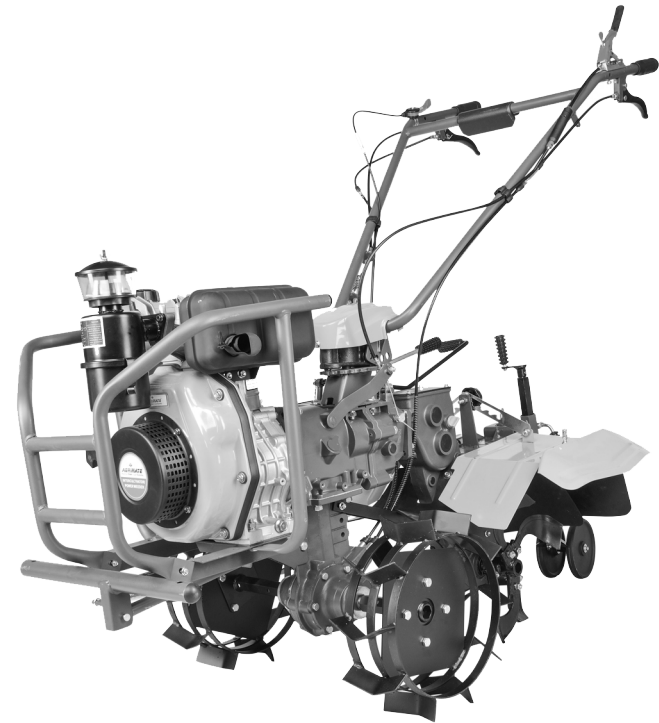

**INTERCULTIVATOR/POWER WEEDER  
ENGINE DIAGRAM & PART LIST  
AM-MPT-1100-6D /6D ELITE /AM-2620-6D**

# DIAGRAM & SPARE PARTS LIST OF AM-MPT-1100-6D/6D ELITE/2620-6D

## CYLINDER HEAD ASSY -A

# DIAGRAM & SPARE PARTS LIST OF AM-MPT-1100-6D/6D ELITE/2620-6D

SL NO	PART NUMBER	DESCRIPTION	SL NO	PART NUMBER	DESCRIPTION
1	AM-178FD-A01	Bolt Stud,	17	AM-178FD-A17	Valve Exhaust Arm
2	AM-178FD-A02	Adjusting Gasket Cover	18	AM-178FD-A18	Valve Screw
3	AM-178FD-A03	Adjusting Gasket	19	AM-178FD-A19	Arm Base
4	AM-178FD-A04	Fuel Injection Assy	20	AM-178FD-A20	Valve Inlet Arm
5	AM-178FD-A05	Fuel Injection Clamp	21	AM-178FD-A21	Pin
6	AM-178FD-A06	Flange Nut	22	AM-178FD-A22	Arm Assy
7	AM-178FD-A07	Valve Spring Washer	23	AM-178FD-A23	Valve Exhaust
8	AM-178FD-A08	Valve Seal	24	AM-178FD-A24	Valve Inlet
9	AM-178FD-A09	Spring Valve	25	AM-178FD-A25	Bolt Stud
10	AM-178FD-A10	Rock Arm Assy			
11	AM-178FD-A11	Cotter			
12	AM-178FD-A12	Valve Adjusting Plate			
13	AM-178FD-A13	Bolt stud			
14	AM-178FD-A14	Cylinder Head Assy			
15	AM-178FD-A15	Flange Bolt			
16	AM-178FD-A16	Lock Nut			