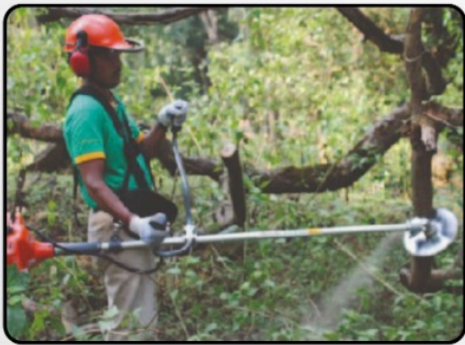

TEA PRUNER + BRUSH CUTTER AMTP-245-2S-WC-GOLD

Engine	AM-245 Gold
Power	2HP/7000RPM
Displacement	45CC

FREE KIT

Standard Accessories