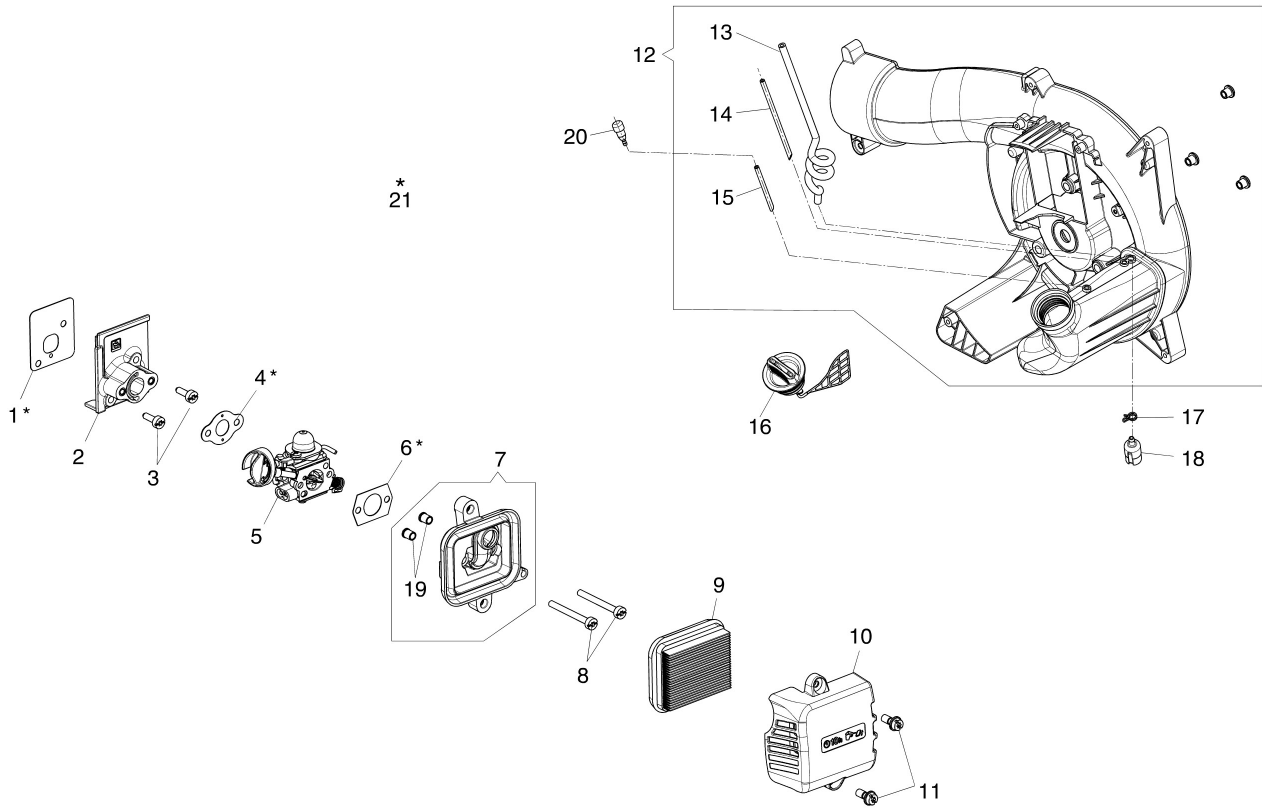

Illustration Tank and air filter

Illustration Tank and air filter

Ref.Nu	Qty	Part number	Description	Validity from	Validity till	Notes	Bulletin
1	1	56600161R	Gasket				
2	1	56600088CR	Insulator				
3	2	3891048R	Screw				
4	1	61200021AR	Gasket				
5	1	2318018CR	Carburetor				
6	1	56600057R	Gasket				
7	1	56602001AR	Filter support				
8	2	3891063R	Screw				
9	1	61170016R	Air filter				
10	1	56600018AR	Air filter cover				
11	2	61330040AR	Screw				
12	1	56600027CR	Left cover/tank				
13	1	52060224R	Fuel line				
14	1	52060171R	Tube				
15	1	50270103R	Tube				
16	1	50340265R	Cap			arancione/orange	
17	1	4098377R	Band				
18	1	61400322R	Fuel filter				
19	2	56550044R	Bushing				
20	1	61070011AR	Breather valve				
21	1	56600175	Gasket set				

Illustration Fan assy

Illustration Fan assy

Ref.Nu	Qty	Part number	Description	Validity from	Validity till	Notes	Bulletin
1	1	56600106BR	Right cover				
2	6	3893060R	Screw				
3	1	56600153R	Cover				
4	1	56550123R	Pin				
5	1	56550072R	Spring				
6	1	3918010R	Washer				
7	1	3893060R	Screw				
8	1	56550006AR	Fan				
9	1	56550057R	Knife				
10	1	3911009R	Nut				
11	1	56510050R	Washer				
12	1	56600027CR	Left cover/tank				
13	3	3891048R	Screw				
14	1	56600119R	Screw				
15	3	50170034R	Support				
16	3	3960115R	Screw				
17	3	50290183AR	Spring				
18	3	3893001R	Screw				
19	2	3893060R	Screw				
20	1	56600157R	Right cover				
21	1	56600158R	Left cover				
22	1	56550102R	Plate				
23	1	3960167R	Screw				
24	1	3044035R	Faston				
25	1	56600032R	Handle				
26	1	56600034AR	Half grip left				
27	4	3893060R	Screw				
28	1	56600113R	Stop lever				
29	1	56550025R	Stop lever				
30	1	56600118AR	Switch (stop)				
31	1	56600114R	Throttle				
32	1	56600075AR	Throttle cable				
33	1	56600092R	Cable				
34	1	50270172AR	Spring				
35	1	56600060AR	Spring				