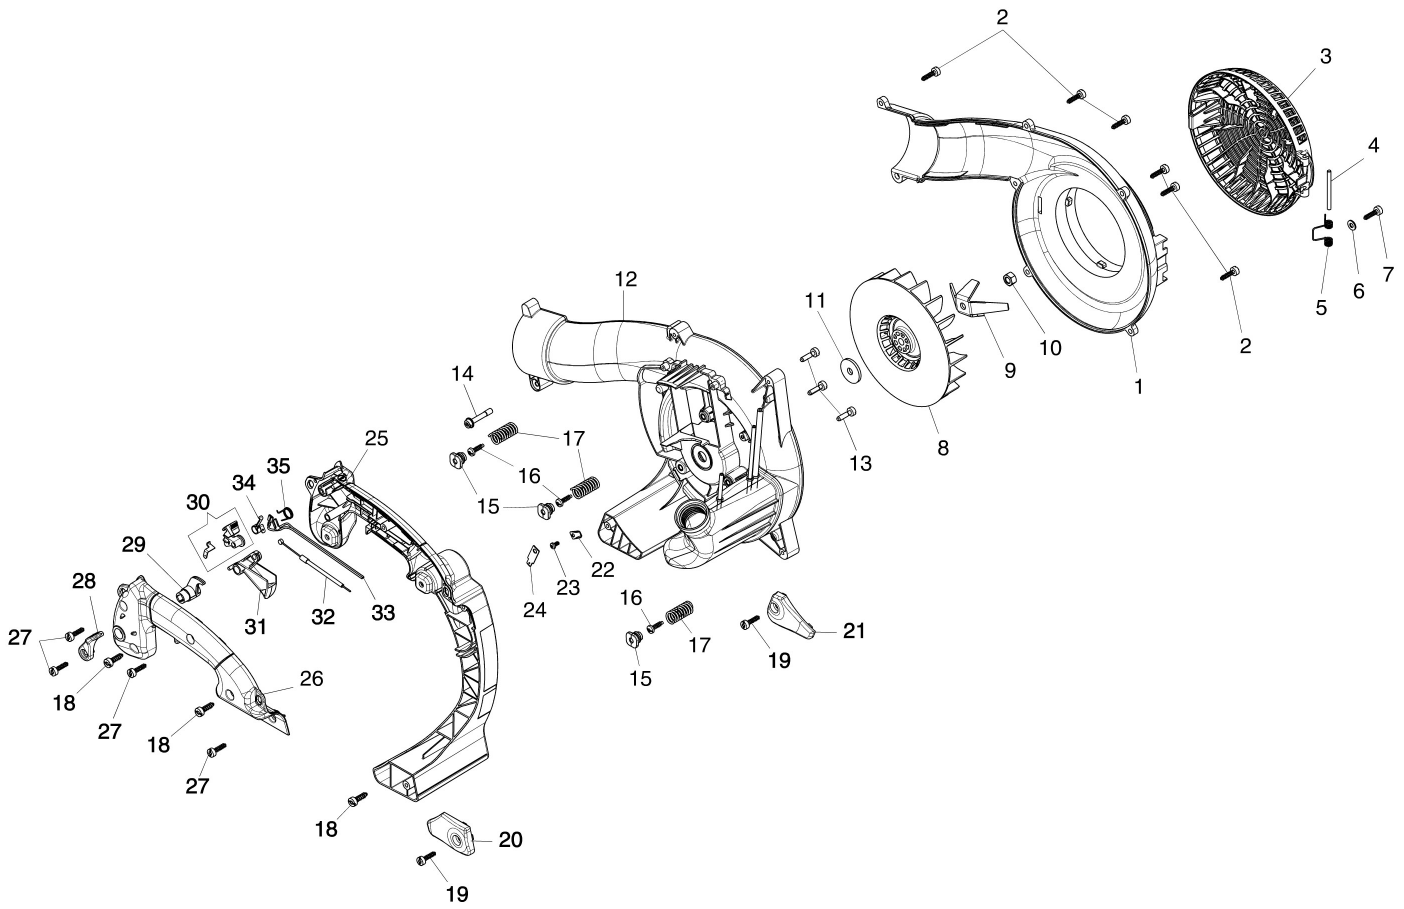

Illustration Tank and air filter

Illustration Tank and air filter

Ref.Nu	Qty	Part number	Description	Validity from	Validity till	Notes	Bulletin
1	1	56600161R	Gasket				
2	1	56600088CR	Insulator				
3	2	3891048R	Screw				
4	1	61200021AR	Gasket				
5	1	2318018CR	Carburetor				
6	1	56600057R	Gasket				
7	1	56602001AR	Filter support				
8	2	3891063R	Screw				
9	1	61170016R	Air filter				
10	1	56600018AR	Air filter cover				
11	2	61330040AR	Screw				
12	1	56600027CR	Left cover/tank				
13	1	52060224R	Fuel line				
14	1	52060171R	Tube				
15	1	50270103R	Tube				
16	1	50340265R	Cap			arancione/orange	
17	1	4098377R	Band				
18	1	61400322R	Fuel filter				
19	2	56550044R	Bushing				
20	1	61070011AR	Breather valve				
21	1	56600175	Gasket set				

Illustration Fan assy

Illustration Fan assy

Ref.Nu	Qty	Part number	Description	Validity from	Validity till	Notes	Bulletin
1	1	56600106BR	Right cover				
2	6	3893060R	Screw				
3	1	56600153R	Cover				
4	1	56550123R	Pin				
5	1	56550072R	Spring				
6	1	3918010R	Washer				
7	1	3893060R	Screw				
8	1	56550006AR	Fan				
9	1	56550057R	Knife				
10	1	3911009R	Nut				
11	1	56510050R	Washer				
12	1	56600027CR	Left cover/tank				
13	3	3891048R	Screw				
14	1	56600119R	Screw				
15	3	50170034R	Support				
16	3	3960115R	Screw				
17	3	50290183AR	Spring				
18	3	3893001R	Screw				
19	2	3893060R	Screw				
20	1	56600157R	Right cover				
21	1	56600158R	Left cover				
22	1	56550102R	Plate				
23	1	3960167R	Screw				
24	1	3044035R	Faston				
25	1	56600032R	Handle				
26	1	56600034AR	Half grip left				
27	4	3893060R	Screw				
28	1	56600113R	Stop lever				
29	1	56550025R	Stop lever				
30	1	56600118AR	Switch (stop)				
31	1	56600114R	Throttle				
32	1	56600075AR	Throttle cable				
33	1	56600092R	Cable				
34	1	50270172AR	Spring				
35	1	56600060AR	Spring				