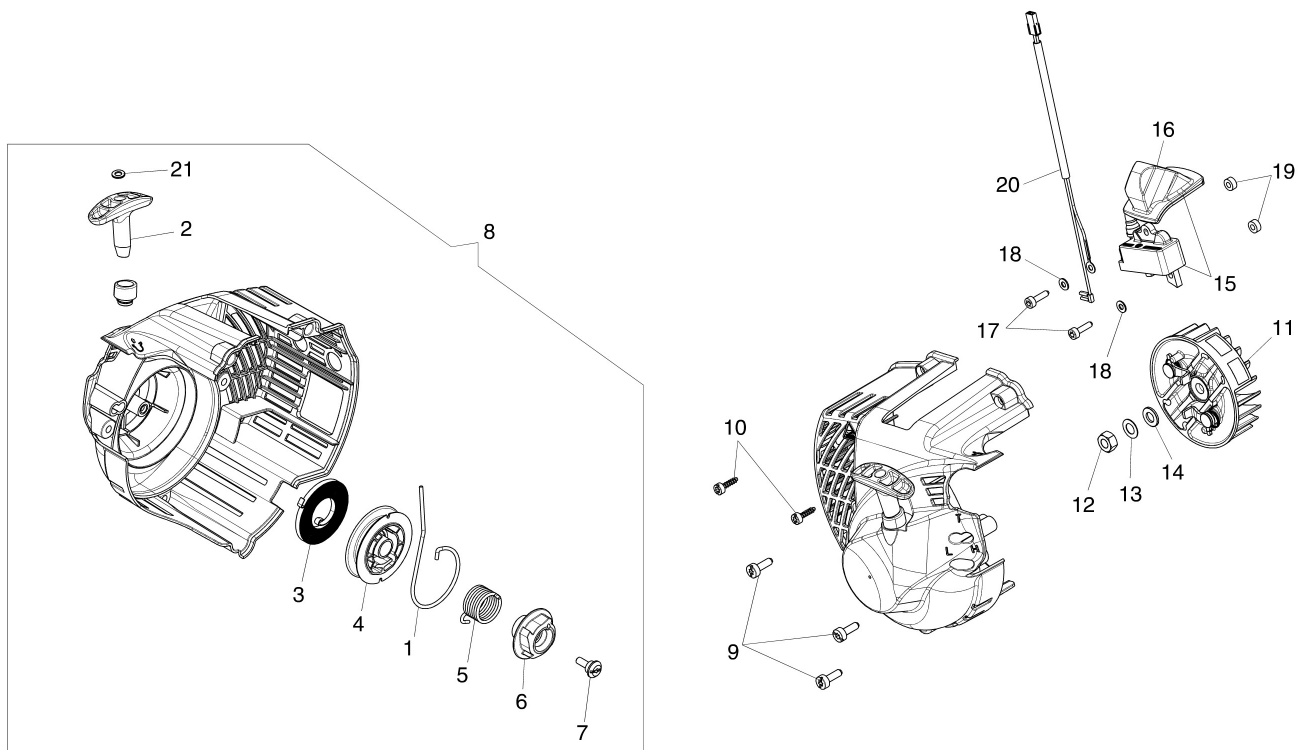

Illustration Engine

Ref.Nu	Qty	Part number	Description	Validity from	Validity till	Notes	Bulletin
1	1	56600004R	Piston assy				
2	2	3891035R	Screw				
3	1	56600097BR	Complete muffler				
4	1	56600035AR	Deflector				
5	1	61370634R	Gasket				
6	1	3055120R	Spark plug				
7	4	3891048R	Screw				
8	2	58070166BR	Ring				
9	1	58070019R	Piston pin				
10	1	3037002R	Bearing				
11	2	61290045R	Piston ring				
12	1	56600173	Complete cylinder				
13	1	56600007BR	Motor housing				
14	2	50272004R	Seal ring				
15	2	3034009R	Bearing				
16	1	56600160R	Crankshaft				
17	1	56600174R	Short block				
21	1	56600175	Gasket set				

Illustration Ignition system

Illustration Ignition system

Ref.Nu	Qty	Part number	Description	Validity from	Validity till	Notes	Bulletin
1	1	61370574R	Starter rope				
2	1	093500397R	Starter handle				
3	1	61070036R	Starter spring				
4	1	56600156R	Starter pulley				
5	1	58090019R	Spring				
6	1	58090018R	Sprocket				
7	1	61350342R	Screw				
8	1	56600079DR	Engine cover				
9	3	3891035R	Screw				
10	2	3893016AR	Screw				
11	1	56600015R	Flywheel assy				
12	1	3833080R	Washer				
13	1	3916009R	Washer				
14	1	004000142R	Nut				
15	1	2501018BR	Ignition coil				
16	1	56600111BR	Spark plug cap				
17	2	3891015R	Screw				
18	2	3916004R	Washer				
19	2	61170014AR	Spacer				
20	1	56600091R	Cable				
21	1	3916004R	Washer				