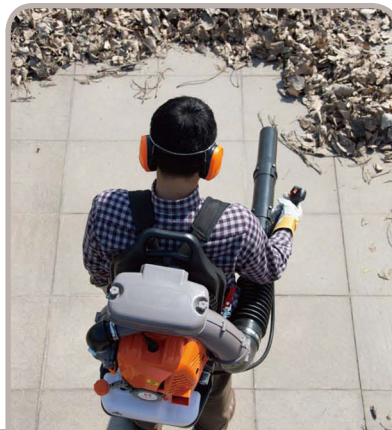

## BLOWER

KZ-6300BBP-PRO-2S

2S

NEW  
PRO  
SERIES

ADVANCED TECHNOLOGY ENGINE | Fuel Efficient | Easy to Use | Easy to Start | Low Vibration | Low cost of Maintenance

### TECHNICAL SPECIFICATIONS

Displacement	63.3cc
Power Output - Max.	2.1kw/7700 rpm
Bore x Stroke	48 x 35mm
Weight	11 Kg