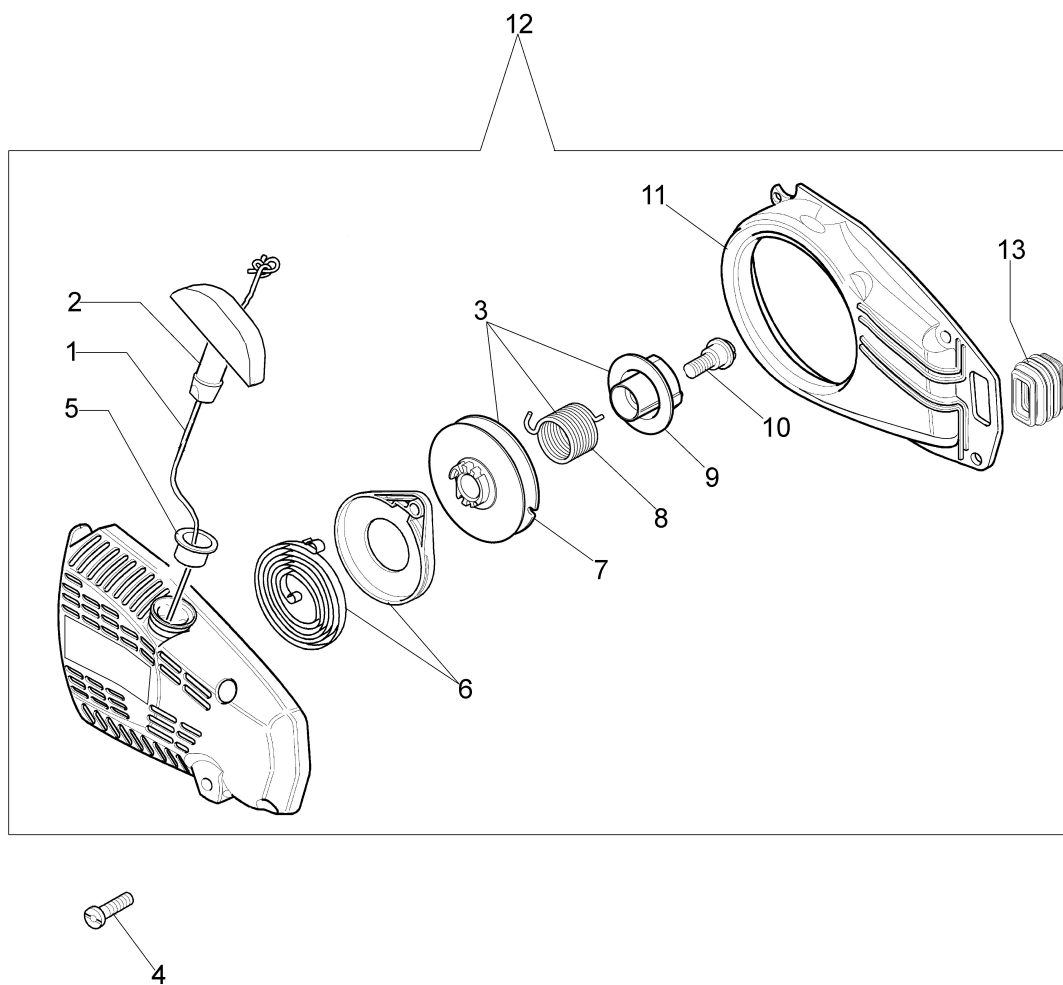

Illustration Engine

Ref.Nu	Qty	Part number	Description	Validity from	Validity till	Notes	Bulletin
1	1	50160100	Crankshaft				
2	1	50160107	Crankcase				
3	1	50160105A	Cylinder				
4	1	50162014	Piston assy Ø34				
5	1	50160108R	Bearing				
6	1	50160102	Seal ring				
7	1	61070076	Bearing				
8	2	50160140	Spacer				
9	2	61070067	Ring				
10	1	61070066	Piston pin				
11	1	50160143R	Piston ring				
13	2	3916004R	Washer				
14	1	50160122	Gasket				
15	1	50160124	Muffler				
16	1	50160123	Plate				
17	1	50160146	Screw				
18	1	50160116	Clutch				
19	2	50160119R	Spring				
20	1	50162015	Clutch drum 3/8				
20	1	50162016	Clutch drum 1/4				
21	1	50160120	Bearing				
22	1	50160141	Washer				
23	1	50160103	Seal ring				
24	4	50160145	Screw				
25	1	61070070	Key				
26	1	50160214A	Flywheel and coil kit				BT4-137-08/09
27	1	50162019A	Pawl kit				
28	1	3911014R	Nut				
29	1	50160214A	Flywheel and coil kit				BT4-137-08/09
30	2	50160218AR	Spacer				BT4-145-11/10
31	1	094600097AR	Spark plug cap				
32	1	094600169AR	Spring				
33	1	50160092A	Cable				
34	2	094000097	Screw				BT4-145-11/10
35	1	3055101	Spark plug				
36	2	006000315R	Washer				
37	1	50160065	Tube				
38	1	4098377R	Band				
39	1	006000311	Band				
40	1	50160216R	Flywheel				BT4-137-08/09,
41	1	50160222R	Ignition coil				BT4-137-08/09,
42	1	50160214A	Flywheel and coil kit				BT4-137-08/09, BT4-145-11/10

Illustration Engine

Ref.Nu	Qty	Part number	Description	Validity from	Validity till	Notes	Bulletin
43	1	3833080R	Washer				

Illustration Starter assy

Ref.Nu	Qty	Part number	Description	Validity from	Validity till	Notes	Bulletin
1	1	50070123R	Starter rope				
2	1	50160031	Handle				
3	1	50160181	Easy-on starter assembly				
4	6	50030269R	Screw				
5	1	094000038	Bushing				
6	1	50160035R	Spring				
7	1	50170153R	Starter pulley				
8	1	50160180	Spring				
9	1	50170155R	Sprocket				
10	1	50160024	Screw				
11	1	50160219A	Flange				BT4-145-11/10
12	1	50160220CR	Starter assy				BT4-145-11/10
13	1	50160046	AV-mount				