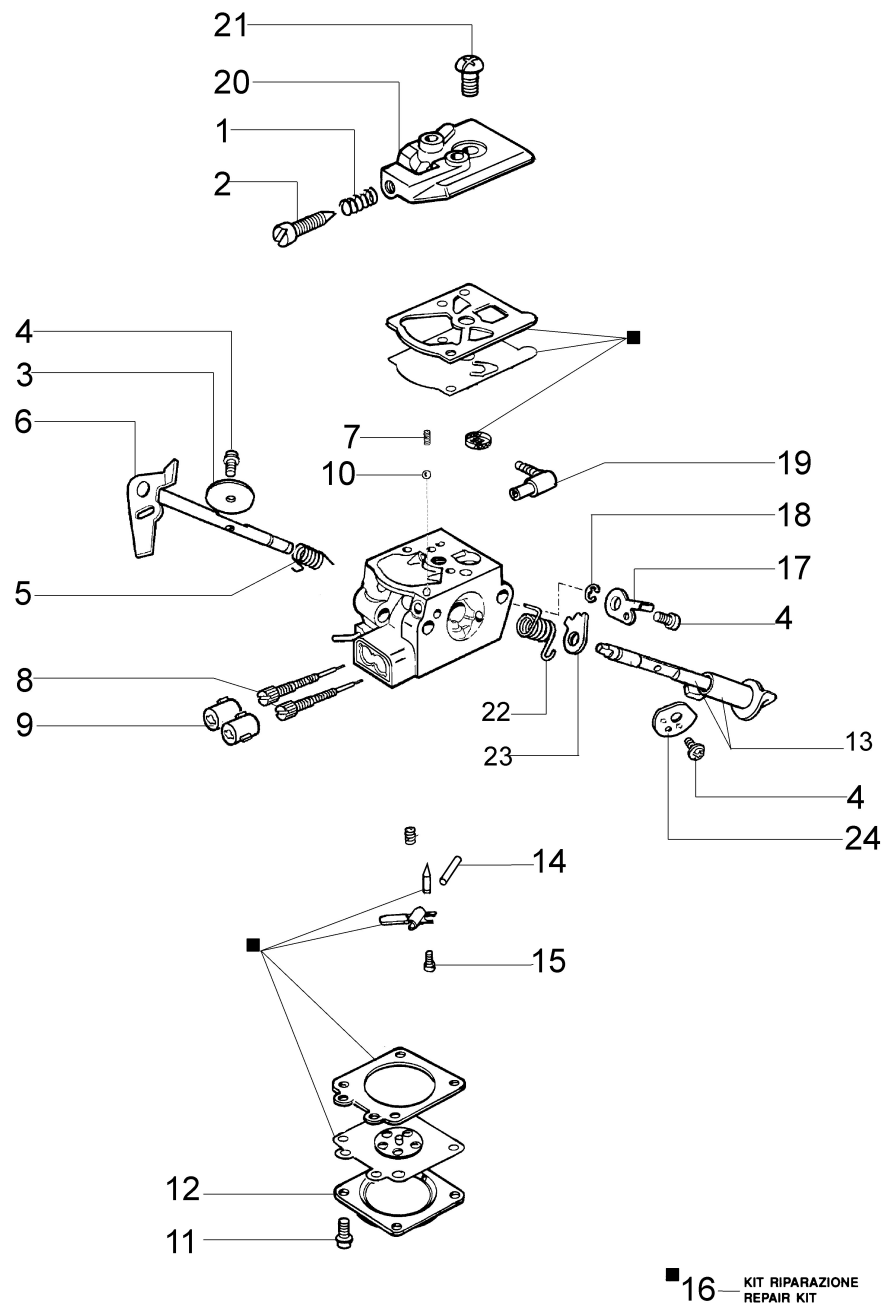

18
Kit etichette
Labels set
Kit etiquette
Kit etiquetas
Etikettenkit

Illustration Chain brake

Ref.Nu	Qty	Part number	Description	Validity from	Validity till	Notes	Bulletin
1	1	50030272	Screw				
2	1	50160237R	Plate	SN 9722445070			BT4-154-12/12
3	1	3026003R	Ring				
4	1	097000146	Lever				
5	1	097000106R	Plug				
6	1	50050066	Plug				
7	1	50162017A	Chain tensioner kit				
8	1	50160039	Spring				
9	1	50050064R	Pin				
10	1	50010088AR	Spring				
11	1	50160010AR	Guard				
12	1	50010148R	Nut				
13	1	50160239AR	Chain cover	SN 9722445070			BT4-144-10/10, BT4-154-12/12
14	1	50160032	Clamp				
15	1	50030269R	Screw				
16	1	50160009R	Brake band				
17	1	50162030CR	Chain cover assy	SN 9722445070			BT4-144-10/10, BT4-154-12/12
18	1	50162035	Labels kit				
19	1	50160098R	Bar 10" - 25 cm				
20	1	30629012A	Chain .3/8" x .050" (1,3mm)				