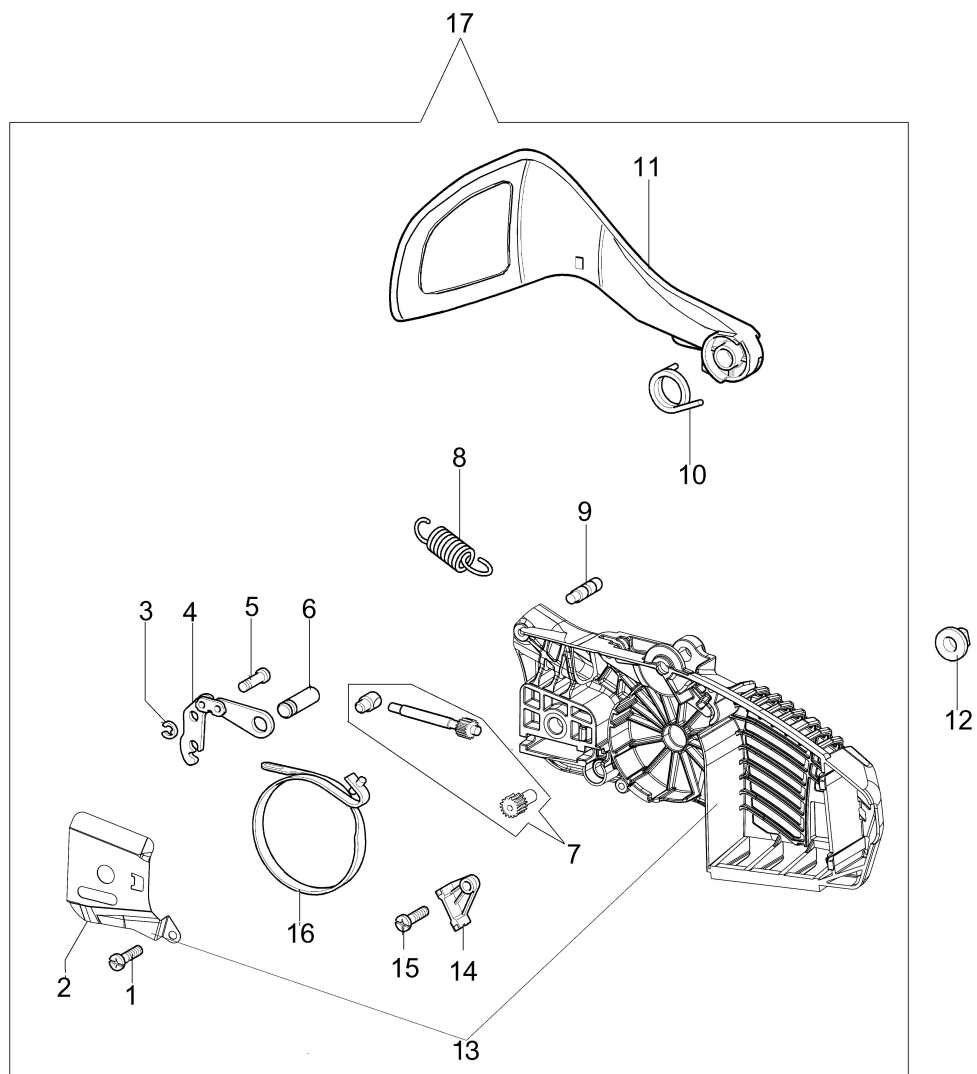

Illustration Engine

Ref.Nu	Qty	Part number	Description	Validity from	Validity till	Notes	Bulletin
43	1	3833080R	Washer				

Illustration Starter assy

Ref.Nu	Qty	Part number	Description	Validity from	Validity till	Notes	Bulletin
1	1	50070123R	Starter rope				
2	1	50160031	Handle				
3	1	50160181	Easy-on starter assembly				
4	6	50030269R	Screw				
5	1	094000038	Bushing				
6	1	50160035R	Spring				
7	1	50170153R	Starter pulley				
8	1	50160180	Spring				
9	1	50170155R	Sprocket				
10	1	50160024	Screw				
11	1	50160219A	Flange				BT4-145-11/10
12	1	50160220CR	Starter assy				BT4-145-11/10
13	1	50160046	AV-mount				

Illustration Handle and air filter

Illustration Handle and air filter

Ref.Nu	Qty	Part number	Description	Validity from	Validity till	Notes	Bulletin
1	2	3806027	Screw				
2	1	50160055R	Strap				
3	3	50160044R	Cover				
4	3	50160056	Screw				
5	3	50160040AR	AV-mount				
6	1	50160028	Handle				
7	1	50160192AR	Handle	SN 9722280517			BT4-153-08/12
8	1	50160194BR	Manifold				
9	1	50160188R	Throttle				
10	1	50160038	Spring				
11	1	50160187R	Lever				
12	1	50160041A	Throttle rod				
13	1	2317021R	Switch				
14	1	2318895CR	Carburetor WT-726C				
15	1	50160030A	Support				
16	1	50160051	Plate				
17	1	50160026	Cover				
18	1	50160029R	Air filter				
19	1	50162024B	Filter cover kit	SN 9721382082			BT4-150-11/11
20	1	50110007R	Knob				BT4-150-11/11
21	3	50030269R	Screw				
22	1	2317013	Guard				
23	1	50160183R	Bushing				
24	2	50160189R	Screw				
25	1	50010061R	AV-mount				
26	1	50160082	Fitting				
27	1	50160047R	Air filter				
28	2	50030270	Screw				
29	1	4098377R	Band				
30	1	50160065	Tube				
31	2	3833073R	Washer				
32	1	3960070AR	Screw				
33	2	50160066CR	Tube				
34	1	50160193CR	Handle kit	SN 9722280517			BT4-153-08/12
35	1	50160238	Limit switch	SN 9722280517			BT4-153-08/12