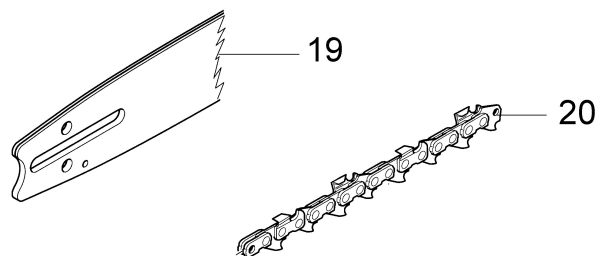

Illustration Handle and air filter

Illustration Handle and air filter

Ref.Nu	Qty	Part number	Description	Validity from	Validity till	Notes	Bulletin
1	2	3806027	Screw				
2	1	50160055R	Strap				
3	3	50160044R	Cover				
4	3	50160056	Screw				
5	3	50160040AR	AV-mount				
6	1	50160028	Handle				
7	1	50160192AR	Handle	SN 9722280517			BT4-153-08/12
8	1	50160194BR	Manifold				
9	1	50160188R	Throttle				
10	1	50160038	Spring				
11	1	50160187R	Lever				
12	1	50160041A	Throttle rod				
13	1	2317021R	Switch				
14	1	2318895CR	Carburetor WT-726C				
15	1	50160030A	Support				
16	1	50160051	Plate				
17	1	50160026	Cover				
18	1	50160029R	Air filter				
19	1	50162024B	Filter cover kit	SN 9721382082			BT4-150-11/11
20	1	50110007R	Knob				BT4-150-11/11
21	3	50030269R	Screw				
22	1	2317013	Guard				
23	1	50160183R	Bushing				
24	2	50160189R	Screw				
25	1	50010061R	AV-mount				
26	1	50160082	Fitting				
27	1	50160047R	Air filter				
28	2	50030270	Screw				
29	1	4098377R	Band				
30	1	50160065	Tube				
31	2	3833073R	Washer				
32	1	3960070AR	Screw				
33	2	50160066CR	Tube				
34	1	50160193CR	Handle kit	SN 9722280517			BT4-153-08/12
35	1	50160238	Limit switch	SN 9722280517			BT4-153-08/12