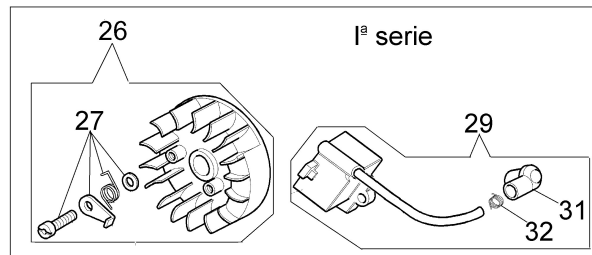

Illustration Engine

Ref.Nu	Qty	Part number	Description	Validity from	Validity till	Notes	Bulletin
1	1	50160100	Crankshaft				
2	1	50160107	Crankcase				
3	1	50160105A	Cylinder				
4	1	50162014	Piston assy Ø34				
5	1	50160108R	Bearing				
6	1	50160102	Seal ring				
7	1	61070076	Bearing				
8	2	50160140	Spacer				
9	2	61070067	Ring				
10	1	61070066	Piston pin				
11	1	50160143R	Piston ring				
13	2	3916004R	Washer				
14	1	50160122	Gasket				
15	1	50160124	Muffler				
16	1	50160123	Plate				
17	1	50160146	Screw				
18	1	50160116	Clutch				
19	2	50160119R	Spring				
20	1	50162015	Clutch drum 3/8				
20	1	50162016	Clutch drum 1/4				
21	1	50160120	Bearing				
22	1	50160141	Washer				
23	1	50160103	Seal ring				
24	4	50160145	Screw				
25	1	61070070	Key				
26	1	50160214A	Flywheel and coil kit				BT4-137-08/09
27	1	50162019A	Pawl kit				
28	1	3911014R	Nut				
29	1	50160214A	Flywheel and coil kit				BT4-137-08/09
30	2	50160218AR	Spacer				BT4-145-11/10
31	1	094600097AR	Spark plug cap				
32	1	094600169AR	Spring				
33	1	50160092A	Cable				
34	2	094000097	Screw				BT4-145-11/10
35	1	3055101	Spark plug				
36	2	006000315R	Washer				
37	1	50160065	Tube				
38	1	4098377R	Band				
39	1	006000311	Band				
40	1	50160216R	Flywheel				BT4-137-08/09,
41	1	50160222R	Ignition coil				BT4-137-08/09,
42	1	50160214A	Flywheel and coil kit				BT4-137-08/09, BT4-145-11/10