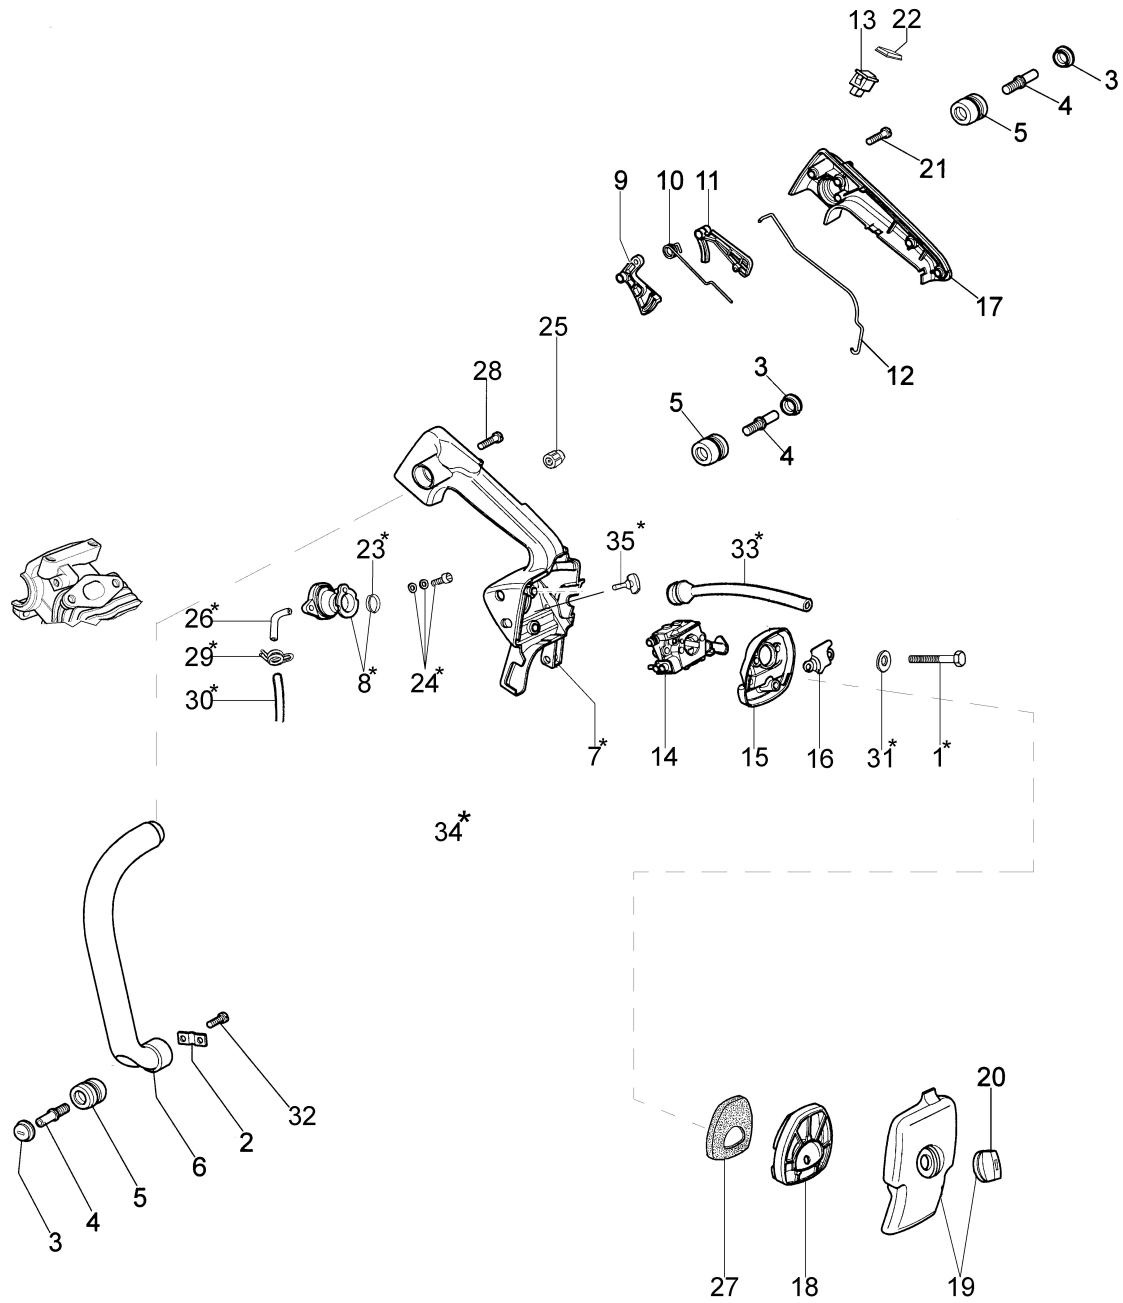

Illustration Handle and air filter

Illustration Handle and air filter

Ref.Nu	Qty	Part number	Description	Validity from	Validity till	Notes	Bulletin
1	2	3806027	Screw				
2	1	50160055R	Strap				
3	3	50160044R	Cover				
4	3	50160056	Screw				
5	3	50160040AR	AV-mount				
6	1	50160028	Handle				
7	1	50160192AR	Handle	SN 9722280517			BT4-153-08/12
8	1	50160194BR	Manifold				
9	1	50160188R	Throttle				
10	1	50160038	Spring				
11	1	50160187R	Lever				
12	1	50160041A	Throttle rod				
13	1	2317021R	Switch				
14	1	2318895CR	Carburetor WT-726C				
15	1	50160030A	Support				
16	1	50160051	Plate				
17	1	50160026	Cover				
18	1	50160029R	Air filter				
19	1	50162024B	Filter cover kit	SN 9721382082			BT4-150-11/11
20	1	50110007R	Knob				BT4-150-11/11
21	3	50030269R	Screw				
22	1	2317013	Guard				
23	1	50160183R	Bushing				
24	2	50160189R	Screw				
25	1	50010061R	AV-mount				
26	1	50160082	Fitting				
27	1	50160047R	Air filter				
28	2	50030270	Screw				
29	1	4098377R	Band				
30	1	50160065	Tube				
31	2	3833073R	Washer				
32	1	3960070AR	Screw				
33	2	50160066CR	Tube				
34	1	50160193CR	Handle kit	SN 9722280517			BT4-153-08/12
35	1	50160238	Limit switch	SN 9722280517			BT4-153-08/12