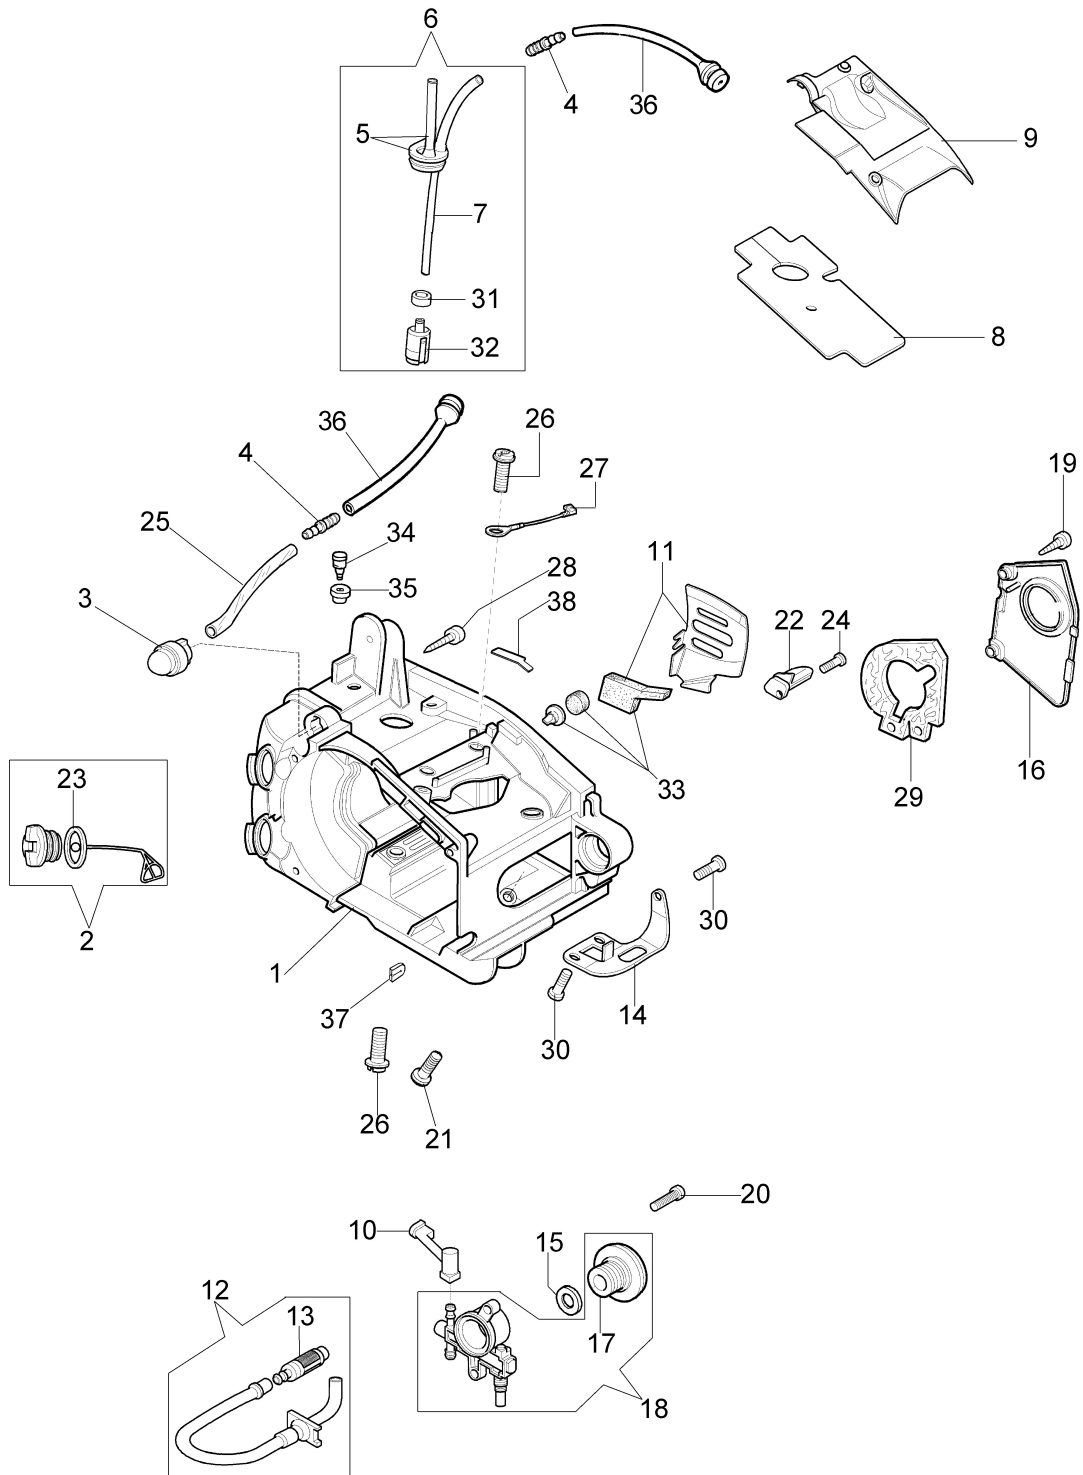

Illustration Engine

Ref.Nu	Qty	Part number	Description	Validity from	Validity till	Notes	Bulletin
43	1	3833080R	Washer				

Illustration Starter assy

Ref.Nu	Qty	Part number	Description	Validity from	Validity till	Notes	Bulletin
1	1	50070123R	Starter rope				
2	1	50160031	Handle				
3	1	50160181	Easy-on starter assembly				
4	6	50030269R	Screw				
5	1	094000038	Bushing				
6	1	50160035R	Spring				
7	1	50170153R	Starter pulley				
8	1	50160180	Spring				
9	1	50170155R	Sprocket				
10	1	50160024	Screw				
11	1	50160219A	Flange				BT4-145-11/10
12	1	50160220CR	Starter assy				BT4-145-11/10
13	1	50160046	AV-mount				

Illustration Crankcase

Illustration Crankcase

Ref.Nu	Qty	Part number	Description	Validity from	Validity till	Notes	Bulletin
1	1	50160242R	Crankcase				
2	2	50030304AR	Cap				
3	2	2318817R	Air purge				
4	2	50160173	Fitting				
5	1	50160113	Fittings				
6	1	50160165R	Fittings				
7	1	50160112	Tube				
8	1	50160060R	Gasket				
9	1	50160186AR	Cover				
10	1	50160133	Tube				
11	1	50160171AR	Plate				
12	1	50160130	Oil filter				
13	1	50160135	Oil filter				
14	1	50160090A	Support				
15	1	50160142	Washer				
16	1	50160007	Cover				
17	1	50160224	Worm gear				
18	1	50160207	Oil pump				BT4-131-09/08,
19	2	50160150	Screw				
20	2	50160149	Screw				
21	1	50160168	Screw				
22	1	50160045	Guard				
23	2	50030268A	Gasket				
24	1	50030270	Screw				
25	1	50160064	Tube				
26	4	50030374R	Screw				
27	1	50160164	Cable				
28	2	50160148	Screw				
29	1	50160152	Gasket				
30	2	50030269R	Screw				
31	1	50160081	Clamp				
32	1	50030036R	Fuel filter				
33	1	50160172	Breather valve kit				
34	1	61070011AR	Breather valve				
35	1	50160093	Bush				
36	2	50160066CR	Tube				
37	1	005000347AR	Grommet				
38	1	50160223R	Cap				BT4-139-09/09