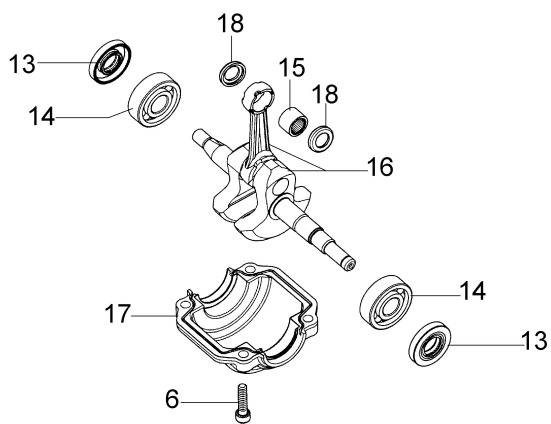

Illustration Engine

Ref.Nu	Qty	Part number	Description	Validity from	Validity till	Notes	Bulletin
1	1	50240166	Complete cylinder				
2	1	50240164	Piston assy Ø40				
3	1	074000405R	Piston ring				
4	2	004900061R	Ring				
5	1	50110047R	Piston pin				
6	4	3801051R	Screw				
7	1	094600103	Band				
8	1	50170010R	Manifold				
9	1	3055101	Spark plug				
10	1	50170031R	Gasket				
11	1	50170027R	Muffler				
12	3	3860117R	Screw				
13	2	3050024AR	Seal ring				
14	2	094000006R	Bearing				
15	1	50110044R	Bearing				
16	1	50240081R	Crankshaft				
17	1	50240016R	Cover				
18	2	50110043AR	Spacer				
19	1	50240046R	Guard				
20	2	3960070AR	Screw