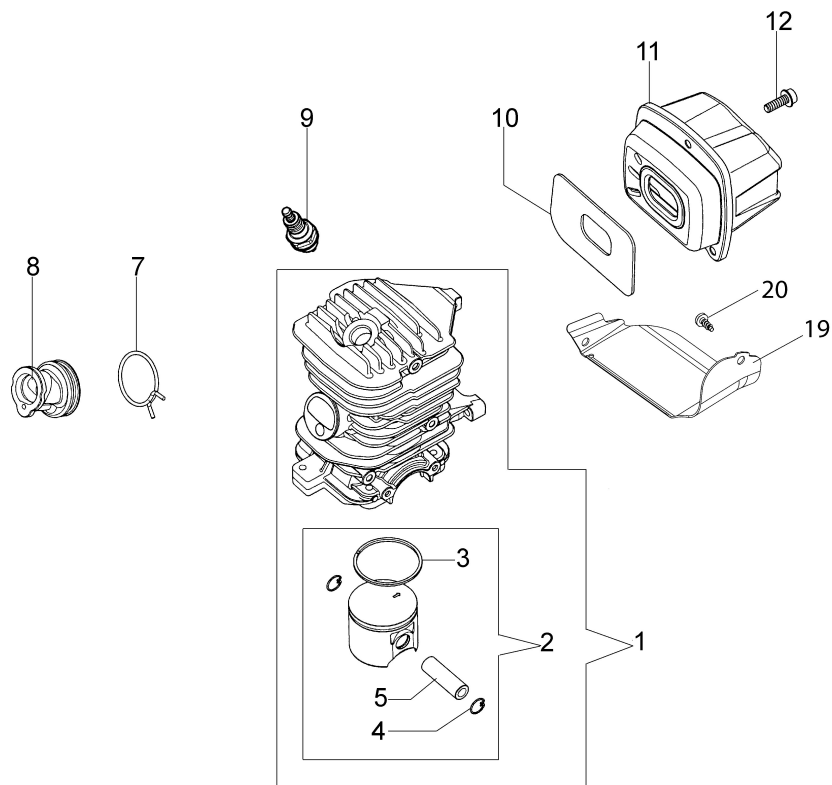

Illustration Engine

Ref.Nu	Qty	Part number	Description	Validity from	Validity till	Notes	Bulletin
1	1	50240166	Complete cylinder				
2	1	50240164	Piston assy Ø40				
3	1	074000405R	Piston ring				
4	2	004900061R	Ring				
5	1	50110047R	Piston pin				
6	4	3801051R	Screw				
7	1	094600103	Band				
8	1	50170010R	Manifold				
9	1	3055101	Spark plug				
10	1	50170031R	Gasket				
11	1	50170027R	Muffler				
12	3	3860117R	Screw				
13	2	3050024AR	Seal ring				
14	2	094000006R	Bearing				
15	1	50110044R	Bearing				
16	1	50240081R	Crankshaft				
17	1	50240016R	Cover				
18	2	50110043AR	Spacer				
19	1	50240046R	Guard				
20	2	3960070AR	Screw