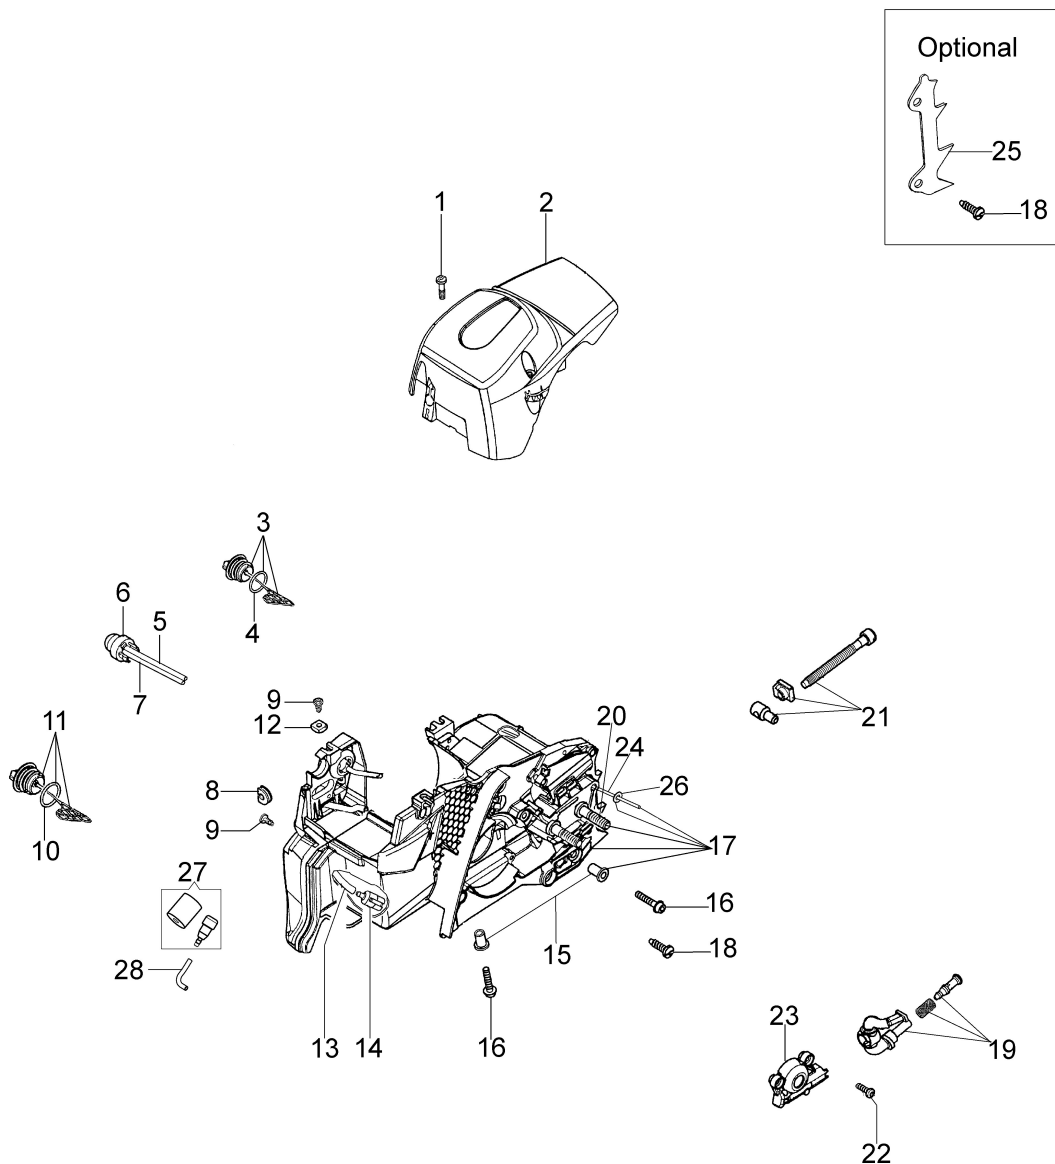

Ref.Nu	Qty	Part number	Description	Validity from	Validity till	Notes	Bulletin
1	1	50240166	Complete cylinder				
2	1	50240164	Piston assy Ø40				
3	1	074000405R	Piston ring				
4	2	004900061R	Ring				
5	1	50110047R	Piston pin				
6	4	3801051R	Screw				
7	1	094600103	Band				
8	1	50170010R	Manifold				
9	1	3055101	Spark plug				
10	1	50170031R	Gasket				
11	1	50170027R	Muffler				
12	3	3860117R	Screw				
13	2	3050024AR	Seal ring				
14	2	094000006R	Bearing				
15	1	50110044R	Bearing				
16	1	50240081R	Crankshaft				
17	1	50240016R	Cover				
18	2	50110043AR	Spacer				
19	1	50240046R	Guard				
20	2	3960070AR	Screw				

Illustration Handle and air filter

Ref.Nu	Qty	Part number	Description	Validity from	Validity till	Notes	Bulletin
1	1	50240036R	Air filter				
2	1	50240062R	Deflector				
3	2	50240011R	AV-mount				
4	1	50240043AR	Support				
5	1	50010061R	AV-mount				
6	1	50240045R	Carburetor				
7	1	50240061R	Spring				
8	1	3960109AR	Screw				
9	2	3960070AR	Screw				
10	1	50240060BR	Lever				
11	2	3993083R	Screw				
12	1	50240035R	Support				
13	1	50240026R	Handle				
14	1	50050047AR	Spring				
15	1	50240150AR	Air filter				
16	1	50170034R	Support				
17	1	3960099R	Screw				
18	1	3960115R	Screw				
19	1	50240023R	Handle				
20	1	50240024R	Cover				
21	1	50050046AR	Lever				
22	1	097000028R	Spring				
23	1	50170248A	Throttle kit				
24	1	2318340	Repair kit				