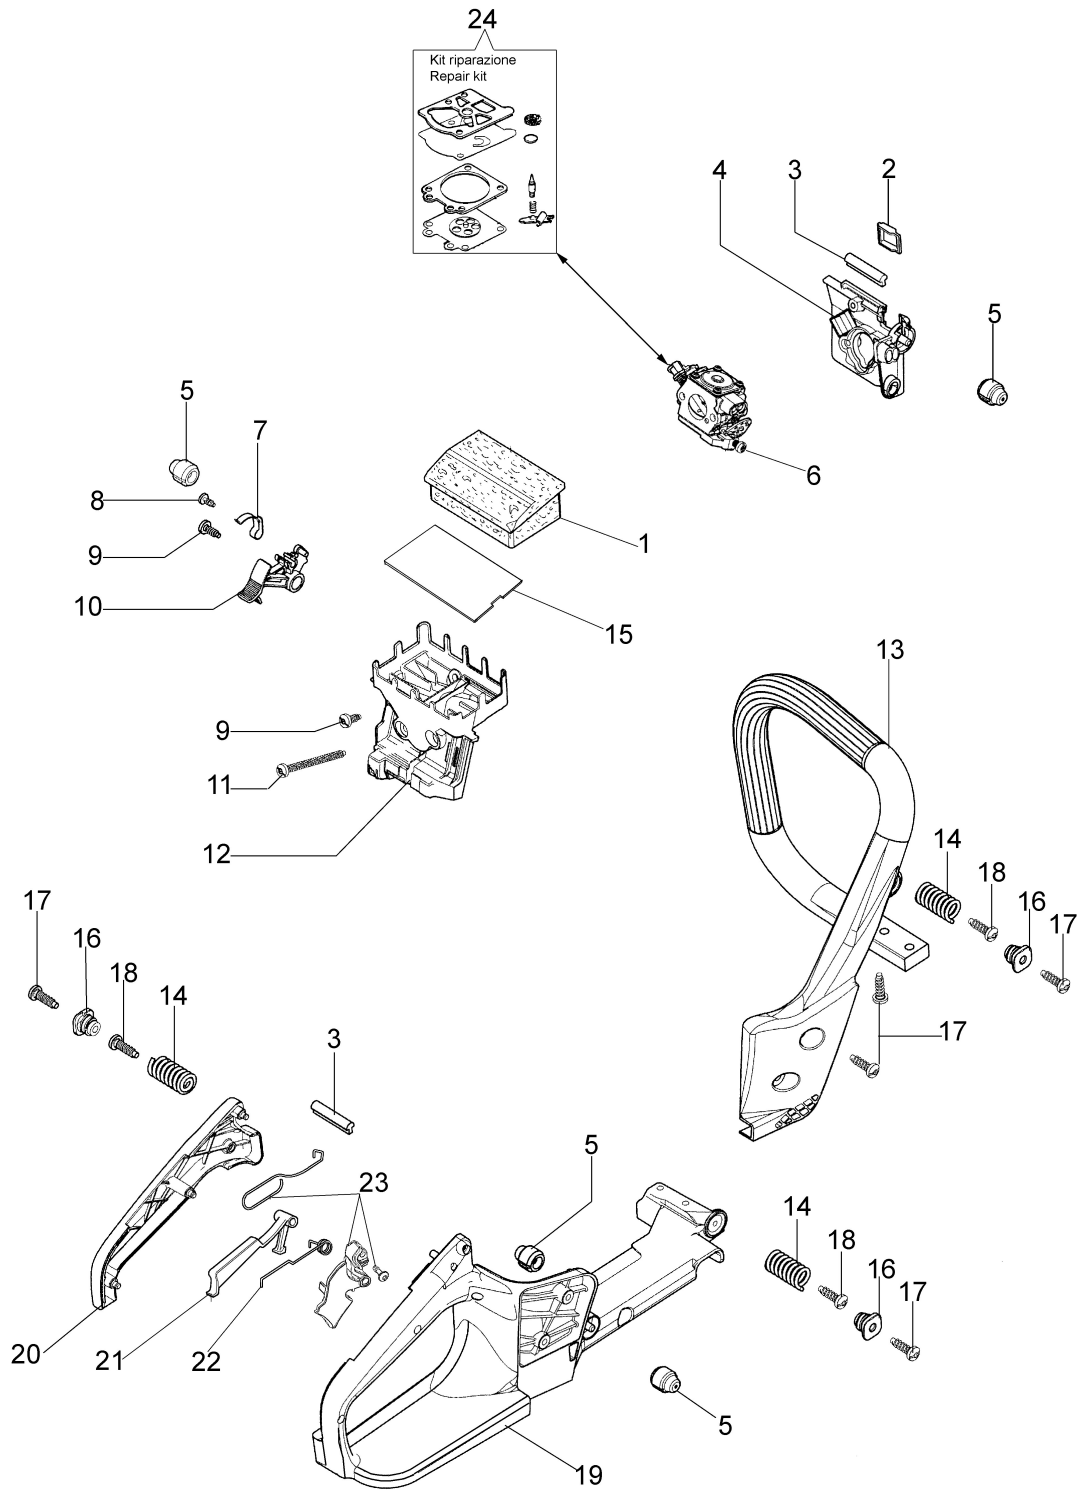

Ref.Nu	Qty	Part number	Description	Validity from	Validity till	Notes	Bulletin
1	1	50240166	Complete cylinder				
2	1	50240164	Piston assy Ø40				
3	1	074000405R	Piston ring				
4	2	004900061R	Ring				
5	1	50110047R	Piston pin				
6	4	3801051R	Screw				
7	1	094600103	Band				
8	1	50170010R	Manifold				
9	1	3055101	Spark plug				
10	1	50170031R	Gasket				
11	1	50170027R	Muffler				
12	3	3860117R	Screw				
13	2	3050024AR	Seal ring				
14	2	094000006R	Bearing				
15	1	50110044R	Bearing				
16	1	50240081R	Crankshaft				
17	1	50240016R	Cover				
18	2	50110043AR	Spacer				
19	1	50240046R	Guard				
20	2	3960070AR	Screw				

Illustration Ignition system

Illustration Ignition system

Ref.Nu	Qty	Part number	Description	Validity from	Validity till	Notes	Bulletin
1	1	3960075R	Screw				
2	1	006000315R	Washer				
3	1	3916004R	Washer				
4	1	50240087R	Cable				
5	1	50240042R	Ignition coil				
6	1	2304073R	Wrench 13x19				
7	1	004000142R	Nut		SN 9811342649		BT4-149-09/11
7	1	50240186	Nut	SN 9811342650			BT4-149-09/11
8	1	3833080R	Washer				
9	1	3916009R	Washer				
10	1	50072029	Pawl				
11	1	50180111AR	Flywheel set				
12	4	3960115R	Screw				
13	1	50170017R	Starter handle				
14	1	50070123R	Starter rope				
15	1	50050073R	Spring				
16	1	50170050R	Starter pulley				
17	1	50160024	Screw				
18	1	50242005BR	Starter assy				
19	1	50240160	Labels kit				