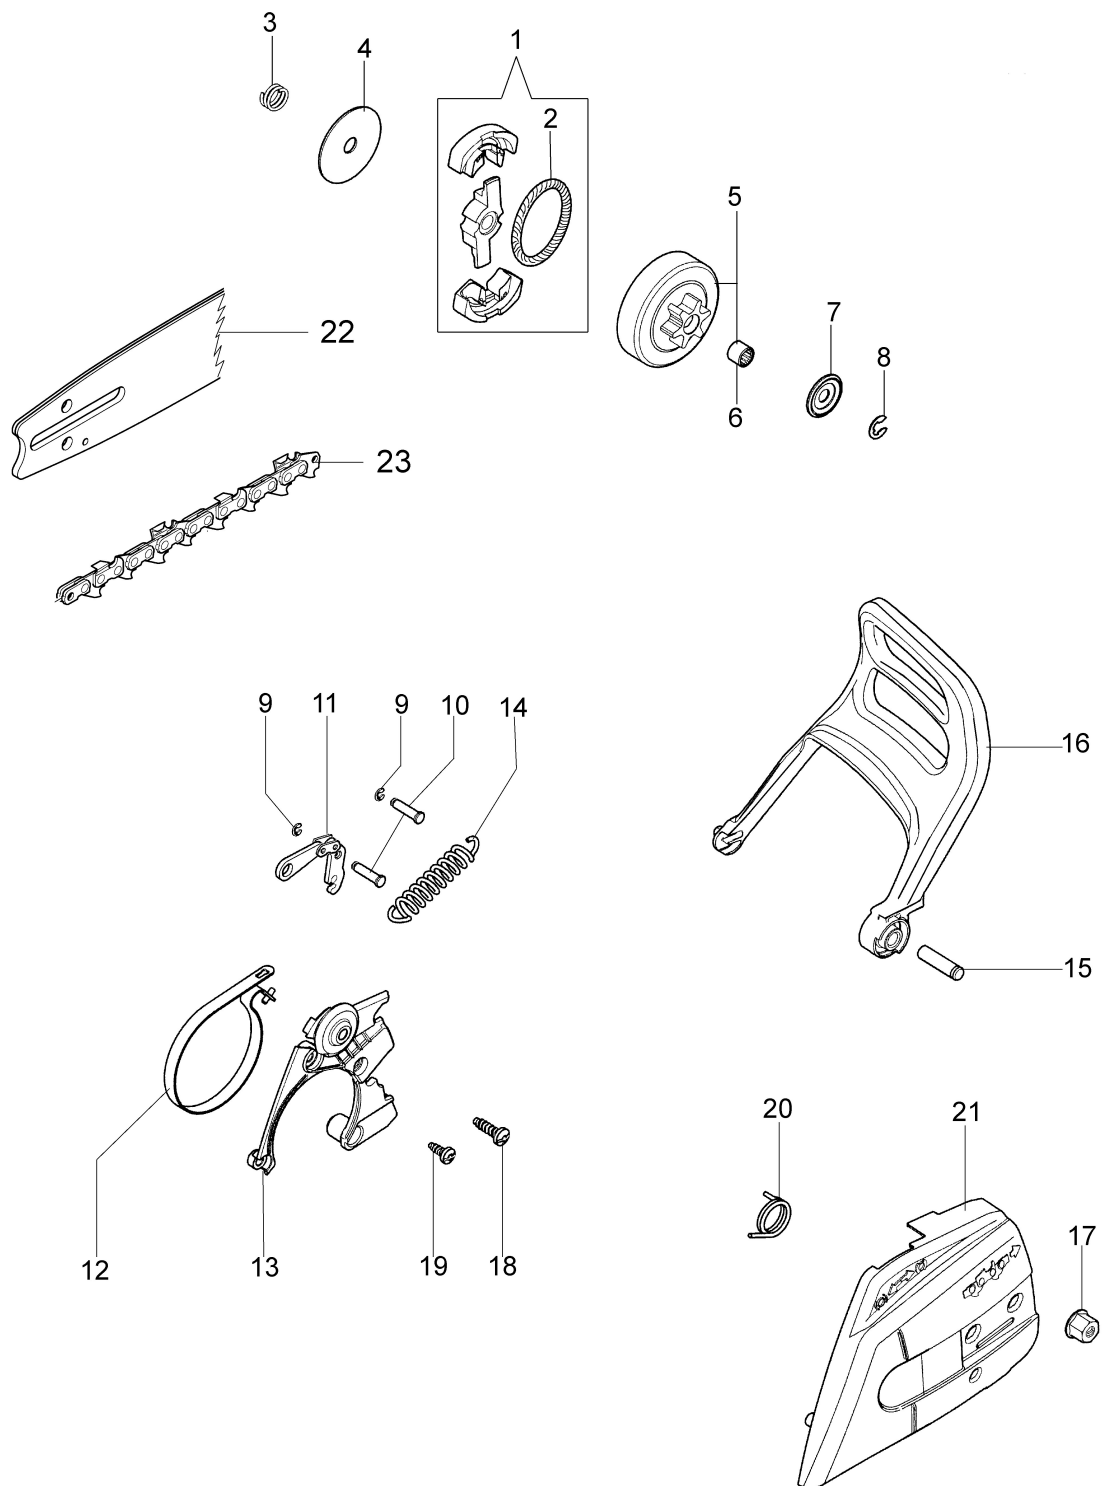

Illustration Ignition system

Illustration Ignition system

Ref.Nu	Qty	Part number	Description	Validity from	Validity till	Notes	Bulletin
1	1	3960075R	Screw				
2	1	006000315R	Washer				
3	1	3916004R	Washer				
4	1	50240087R	Cable				
5	1	50240042R	Ignition coil				
6	1	2304073R	Wrench 13x19				
7	1	004000142R	Nut		SN 9811342649		BT4-149-09/11
7	1	50240186	Nut	SN 9811342650			BT4-149-09/11
8	1	3833080R	Washer				
9	1	3916009R	Washer				
10	1	50072029	Pawl				
11	1	50180111AR	Flywheel set				
12	4	3960115R	Screw				
13	1	50170017R	Starter handle				
14	1	50070123R	Starter rope				
15	1	50050073R	Spring				
16	1	50170050R	Starter pulley				
17	1	50160024	Screw				
18	1	50242005BR	Starter assy				
19	1	50240160	Labels kit				

Illustration Chain cover and clutch

Illustration Chain cover and clutch

Ref.Nu	Qty	Part number	Description	Validity from	Validity till	Notes	Bulletin
1	1	50240031R	Clutch				
2	1	50240032R	Spring				
3	1	50240054R	Spring				
4	1	50240059R	Spacer				
5	1	50240065R	Clutch drum 3/8				
6	1	3037024R	Bushing				
7	1	50240028R	Spacer				
8	1	3026007R	Ring				
9	2	3026003R	Ring				
10	2	097000106R	Plug				
11	1	097000146	Lever				
12	1	50240037R	Brake band				
13	1	50240044R	Guard				
14	1	095000219AR	Spring				
15	1	50050066	Plug				
16	1	50240040R	Guard				
17	2	50010148R	Nut				
18	1	3960099R	Screw				
19	1	3960070AR	Screw				
20	1	50240048R	Spring				
21	1	50240039R	Chain cover				
22	1	50030232R	Bar 12" - 30 cm				
22	1	50030190R	Bar 14" - 35 cm				
23	1	30629013A	Chain .3/8" x .050" (1,3mm)				
23	1	30629016A	Chain .3/8" x .050" (1,3mm)				