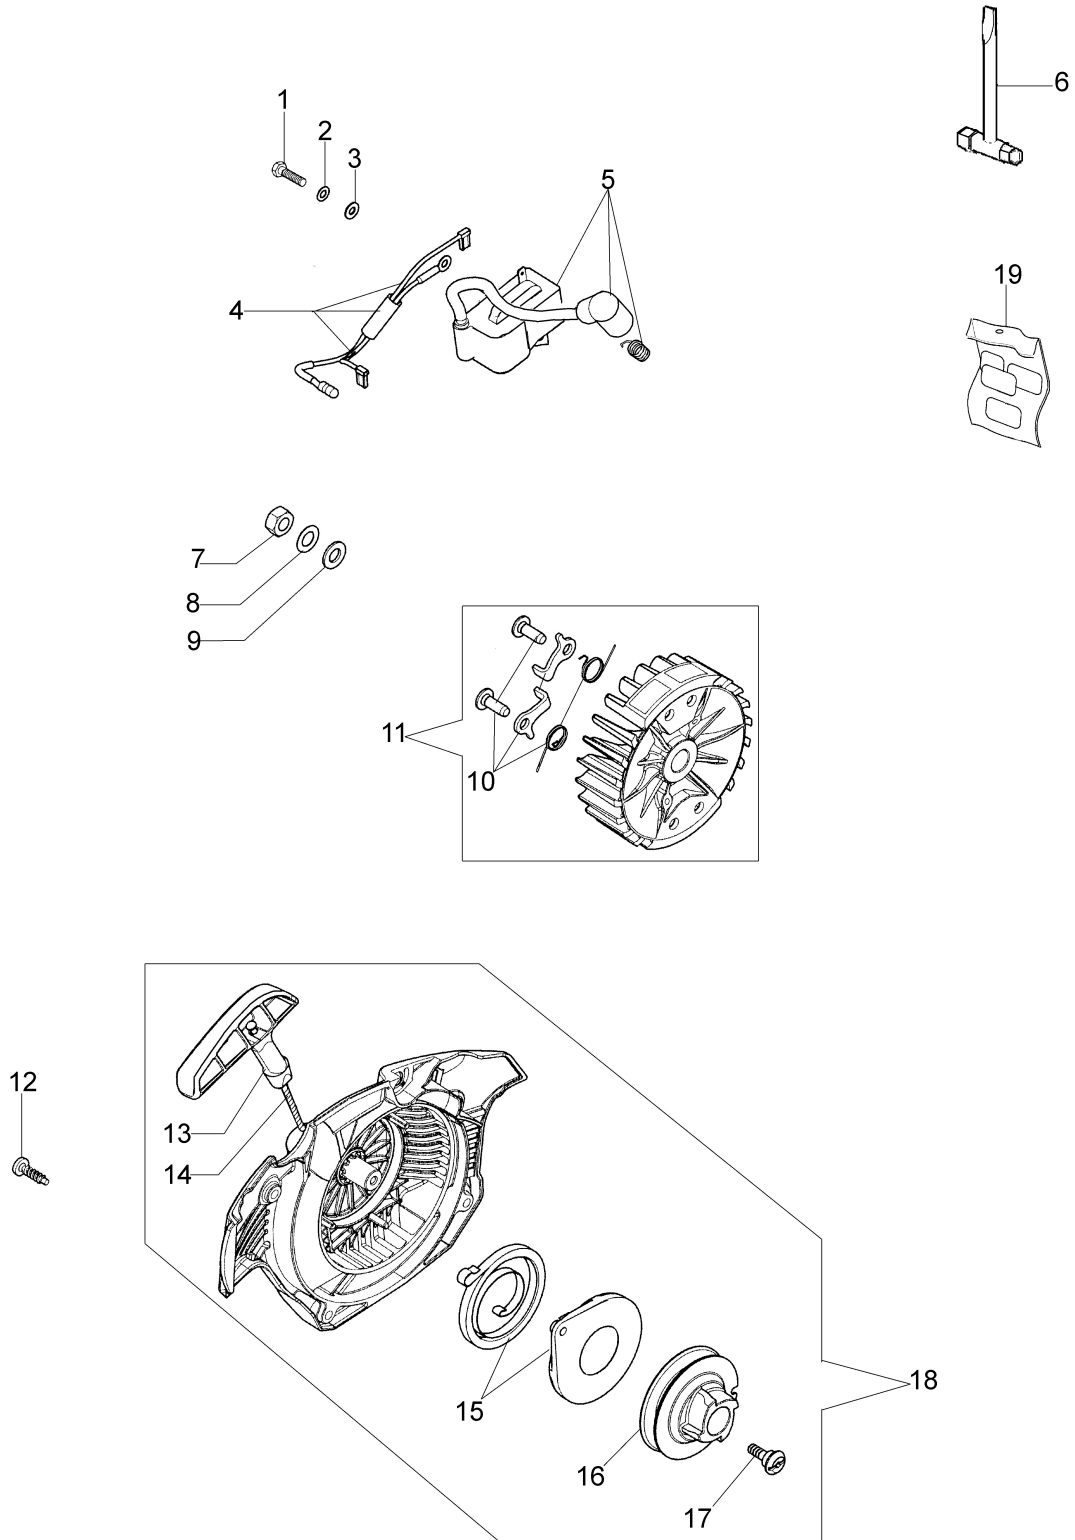

Ref.Nu	Qty	Part number	Description	Validity from	Validity till	Notes	Bulletin
1	1	50240166	Complete cylinder				
2	1	50240164	Piston assy Ø40				
3	1	074000405R	Piston ring				
4	2	004900061R	Ring				
5	1	50110047R	Piston pin				
6	4	3801051R	Screw				
7	1	094600103	Band				
8	1	50170010R	Manifold				
9	1	3055101	Spark plug				
10	1	50170031R	Gasket				
11	1	50170027R	Muffler				
12	3	3860117R	Screw				
13	2	3050024AR	Seal ring				
14	2	094000006R	Bearing				
15	1	50110044R	Bearing				
16	1	50240081R	Crankshaft				
17	1	50240016R	Cover				
18	2	50110043AR	Spacer				
19	1	50240046R	Guard				
20	2	3960070AR	Screw				

Illustration Ignition system

Illustration Ignition system

Ref.Nu	Qty	Part number	Description	Validity from	Validity till	Notes	Bulletin
1	1	3960075R	Screw				
2	1	006000315R	Washer				
3	1	3916004R	Washer				
4	1	50240087R	Cable				
5	1	50240042R	Ignition coil				
6	1	2304073R	Wrench 13x19				
7	1	004000142R	Nut		SN 9811342649		BT4-149-09/11
7	1	50240186	Nut	SN 9811342650			BT4-149-09/11
8	1	3833080R	Washer				
9	1	3916009R	Washer				
10	1	50072029	Pawl				
11	1	50180111AR	Flywheel set				
12	4	3960115R	Screw				
13	1	50170017R	Starter handle				
14	1	50070123R	Starter rope				
15	1	50050073R	Spring				
16	1	50170050R	Starter pulley				
17	1	50160024	Screw				
18	1	50242005BR	Starter assy				
19	1	50240160	Labels kit				