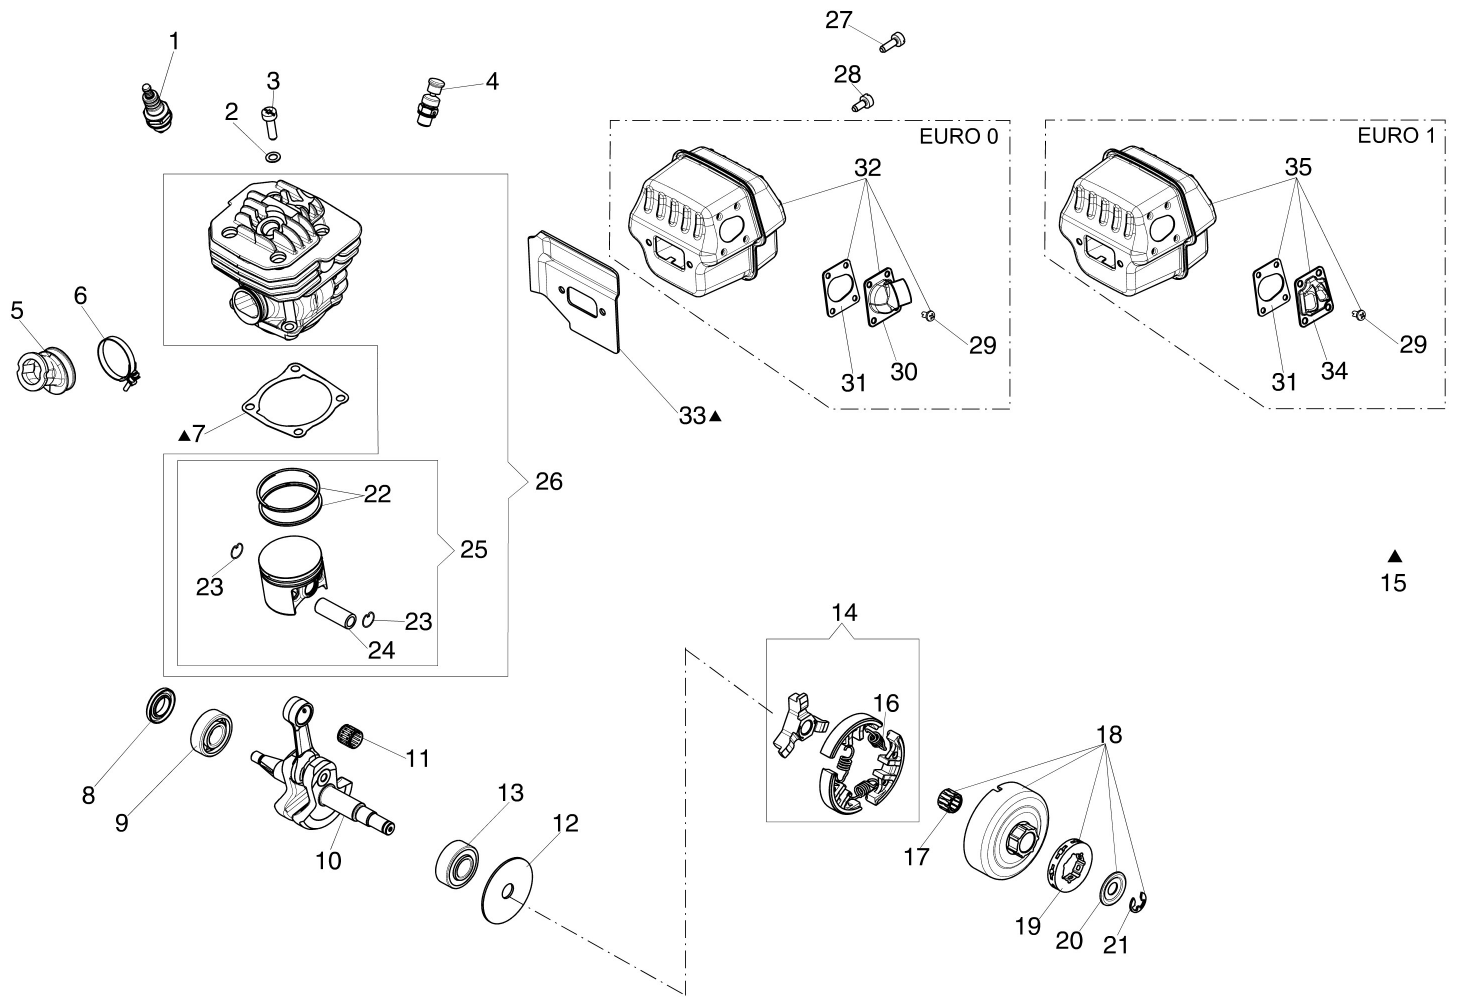

Carburetor HD-57 (EURO1 - 5)

Illustration Engine

Ref.Nu	Qty	Part number	Description	Validity from	Validity till	Notes	Bulletin
1	1	3055118R	Spark plug				
2	4	3833076	Washer				
3	4	3891086R	Screw				
4	1	50250178R	Decompressor				
5	1	50250020R	Manifold				
6	1	097000059A	Spring	03/2012			
6	1	50200015AR	Band		02/2012		
7	1	50010046DR	Gasket				
8	1	007201313R	Seal ring				
9	1	3034012R	Bearing				
10	1	50250001AR	Crankshaft				
11	1	3037014R	Bearing				
12	1	50250062R	Washer				
13	1	3035026R	Bearing				
14	1	50250063R	Clutch				
15	1	50252015	Gasket set				
16	3	50250089R	Spring				
17	1	3037035R	Thrust bearing				
18	1	50252016	Clutch drum				
19	1	006100730R	Ring				
20	1	50250066R	Spacer				
21	1	3026009R	Ring				
22	2	3123005R	Piston ring Ø48				
23	2	007201198R	Ring				
24	1	50010031R	Piston pin				
25	1	50252010	Piston assy				
26	1	50252011A	Complete cylinder				
27	2	3891038R	Screw				
28	2	3891036R	Screw				
29	4	3860136R	Screw				
30	1	50250152R	Deflector				
31	1	50140120	Gasket				
32	1	50250075AR	Complete muffler				
33	1	50250081R	Gasket				
34	1	50250079R	Deflector				
35	1	50250158R	Muffler				

Illustration Tank and handle

Ref.Nu	Qty	Part number	Description	Validity from	Validity till	Notes	Bulletin
1	1	099900090R	Ring				
2	1	50072009R	Cap				
3	1	50250086R	Throttle cable				
4	2	52010066R	AV-mount				
5	2	3891036R	Screw				
6	2	50010061R	AV-mount				
7	1	50250103R	Cam				
8	1	50250097AR	Throttle lever				
9	1	50250122R	Spring				
10	1	50250098R	Lever				
11	1	50250024R	Cover				
12	3	3960032R	Screw				
13	1	50252031BR	Tank				
14	1	50250148R	Tube				
15	1	4098377R	Band				
16	1	50010218R	Fuel filter				
17	2	50250032R	AV-mount				
18	1	50250165AR	Handle				
19	1	099900083B	Breather valve				
20	2	3891036R	Screw				
21	1	50250025R	Guard				
22	5	3893001R	Screw				