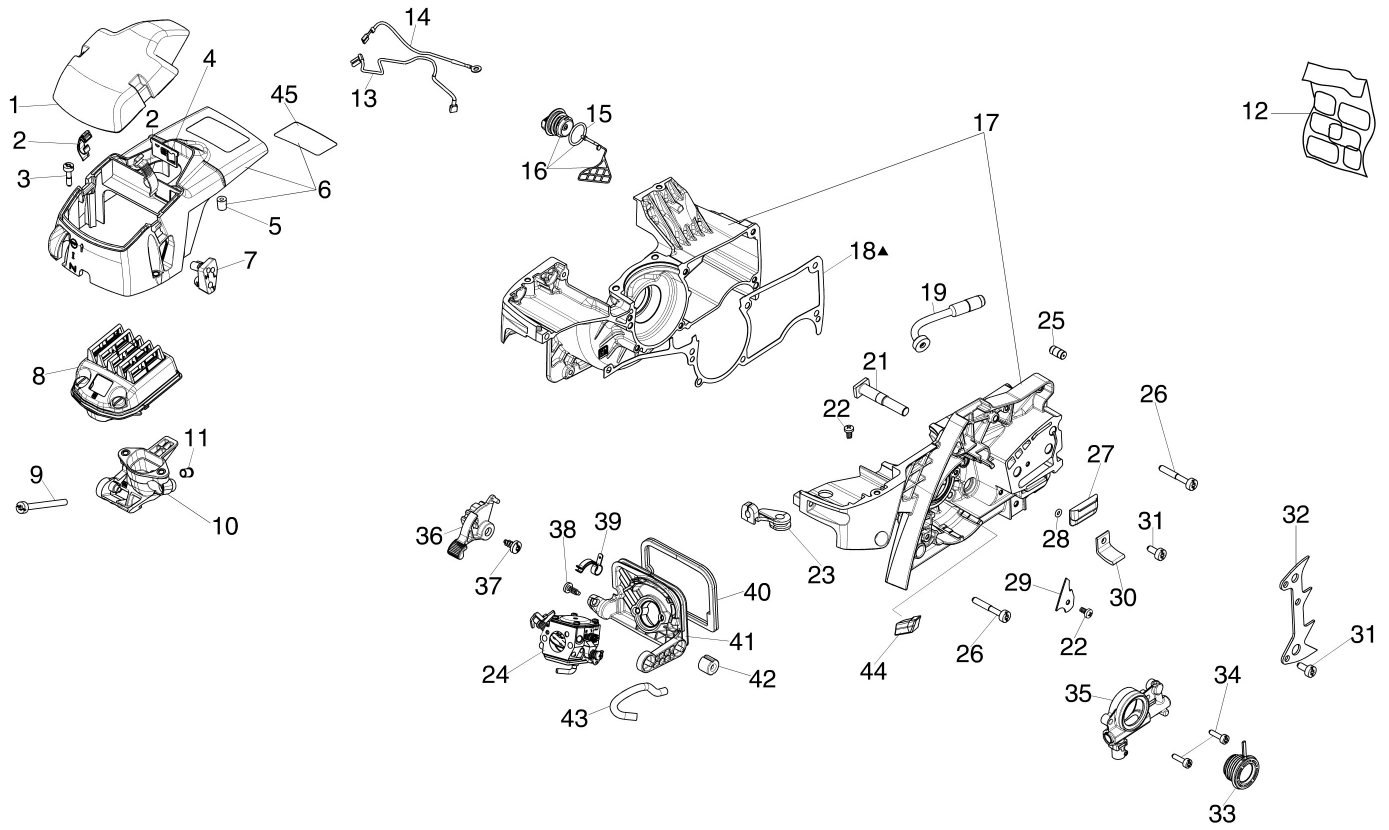

Illustration Ignition system

Illustration Ignition system

Ref.Nu	Qty	Part number	Description	Validity from	Validity till	Notes	Bulletin
1	2	3891015R	Screw				
2	2	3916004R	Washer				
3	1	50050127	Spring				
4	1	50250003R	Ignition coil				
5	1	004000142R	Nut				
6	1	3833080R	Washer				
7	1	3916009R	Washer				
8	1	52012027	Pawl kit				
9	1	50250015R	Flywheel set				
10	1	50250030R	Flange				
11	1	3908036R	Screw				
12	1	3918006	Washer				
13	1	50250043AR	Starter pulley				
14	4	3960017AR	Screw				
15	1	50250045R	Starter spring				
16	1	50250042R	Washer				
17	1	098000079R	Starter rope				
18	1	50170017R	Starter handle				
19	1	50250039BR	Starter assy				
20	3	3891046R	Screw				
21	1	50140052	Cap				
22	1	52010180	Cover				

Illustration Tank and handle

Ref.Nu	Qty	Part number	Description	Validity from	Validity till	Notes	Bulletin
1	1	099900090R	Ring				
2	1	50072009R	Cap				
3	1	50250086R	Throttle cable				
4	2	52010066R	AV-mount				
5	2	3891036R	Screw				
6	2	50010061R	AV-mount				
7	1	50250103R	Cam				
8	1	50250097AR	Throttle lever				
9	1	50250122R	Spring				
10	1	50250098R	Lever				
11	1	50250024R	Cover				
12	3	3960032R	Screw				
13	1	50252031BR	Tank				
14	1	50250148R	Tube				
15	1	4098377R	Band				
16	1	50010218R	Fuel filter				
17	2	50250032R	AV-mount				
18	1	50250165AR	Handle				
19	1	099900083B	Breather valve				
20	2	3891036R	Screw				
21	1	50250025R	Guard				
22	5	3893001R	Screw				