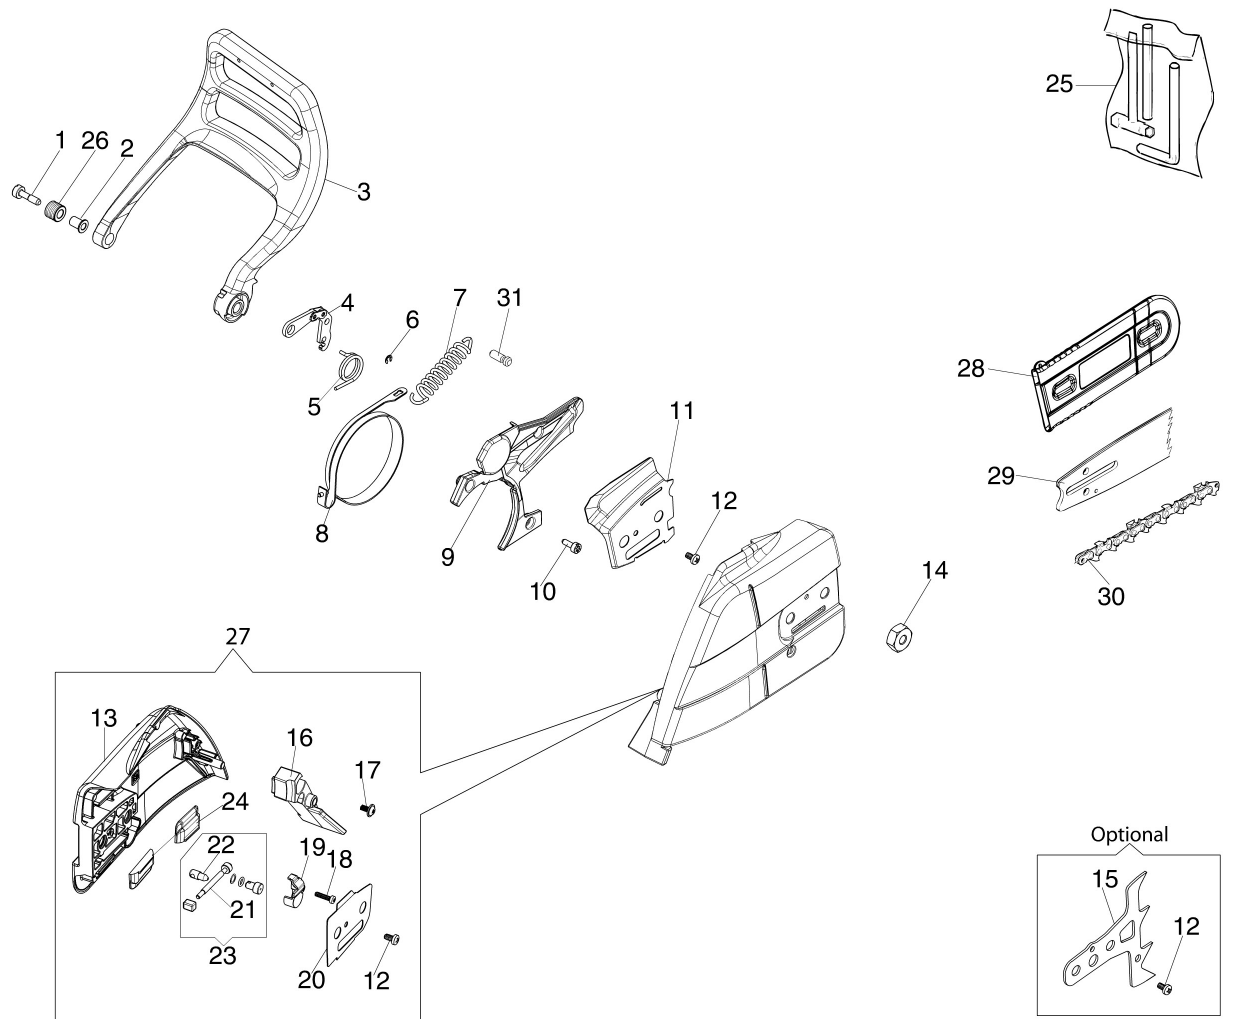

Illustration Tank and handle

Ref.Nu	Qty	Part number	Description	Validity from	Validity till	Notes	Bulletin
1	1	099900090R	Ring				
2	1	50072009R	Cap				
3	1	50250086R	Throttle cable				
4	2	52010066R	AV-mount				
5	2	3891036R	Screw				
6	2	50010061R	AV-mount				
7	1	50250103R	Cam				
8	1	50250097AR	Throttle lever				
9	1	50250122R	Spring				
10	1	50250098R	Lever				
11	1	50250024R	Cover				
12	3	3960032R	Screw				
13	1	50252031BR	Tank				
14	1	50250148R	Tube				
15	1	4098377R	Band				
16	1	50010218R	Fuel filter				
17	2	50250032R	AV-mount				
18	1	50250165AR	Handle				
19	1	099900083B	Breather valve				
20	2	3891036R	Screw				
21	1	50250025R	Guard				
22	5	3893001R	Screw				

Illustration Brake and chain cover

Illustration Brake and chain cover

Ref.Nu	Qty	Part number	Description	Validity from	Validity till	Notes	Bulletin
1	1	3891046R	Screw				
2	1	50250138AR	Bushing				
3	1	50250053AR	Guard				
4	1	097000146	Lever				
5	1	50240048R	Spring				
6	1	3026003R	Ring				
7	1	095000219AR	Spring				
8	1	50250046R	Brake band				
9	1	50250056R	Guard				
10	3	3891009R	Screw				
11	1	50250047R	Plate				
12	2	3960045	Screw				
13	1	50250038AR	Cover				
14	2	3980013R	Nut				
15	1	50250125R	Spike				
16	1	50250050R	Guard				
17	1	3960046R	Screw				
18	1	3960009R	Screw				
19	1	50070081	Cover				
20	1	50250049R	Plate				
21	1	50070080	Chain tensioner screw				
22	1	50250093R	Adjuster nut				
23	1	50250168	Chain tensioner screw kit				
24	2	50070149	Guard				
25	1	50250090R	Tool kit				
26	1	50250153R	Buffer				
27	1	50250048AR	Chain cover assy				
28	1	1144053	Bar cover - 50 cm				
29	1	50250109R	Bar 28" - 71 cm			Optional	
29	1	50250108R	Bar 24" - 61 cm				
29	1	50250106R	Bar 18" - 46 cm				
29	1	50250107R	Bar 20" - 51 cm				
30	1	30629001A	Chain .3/8" x .058" (1,5mm) - 68 links				
30	1	30629002A	Chain .3/8" x .058" (1,5mm) - 72 links				
31	1	50010243R	Pin				