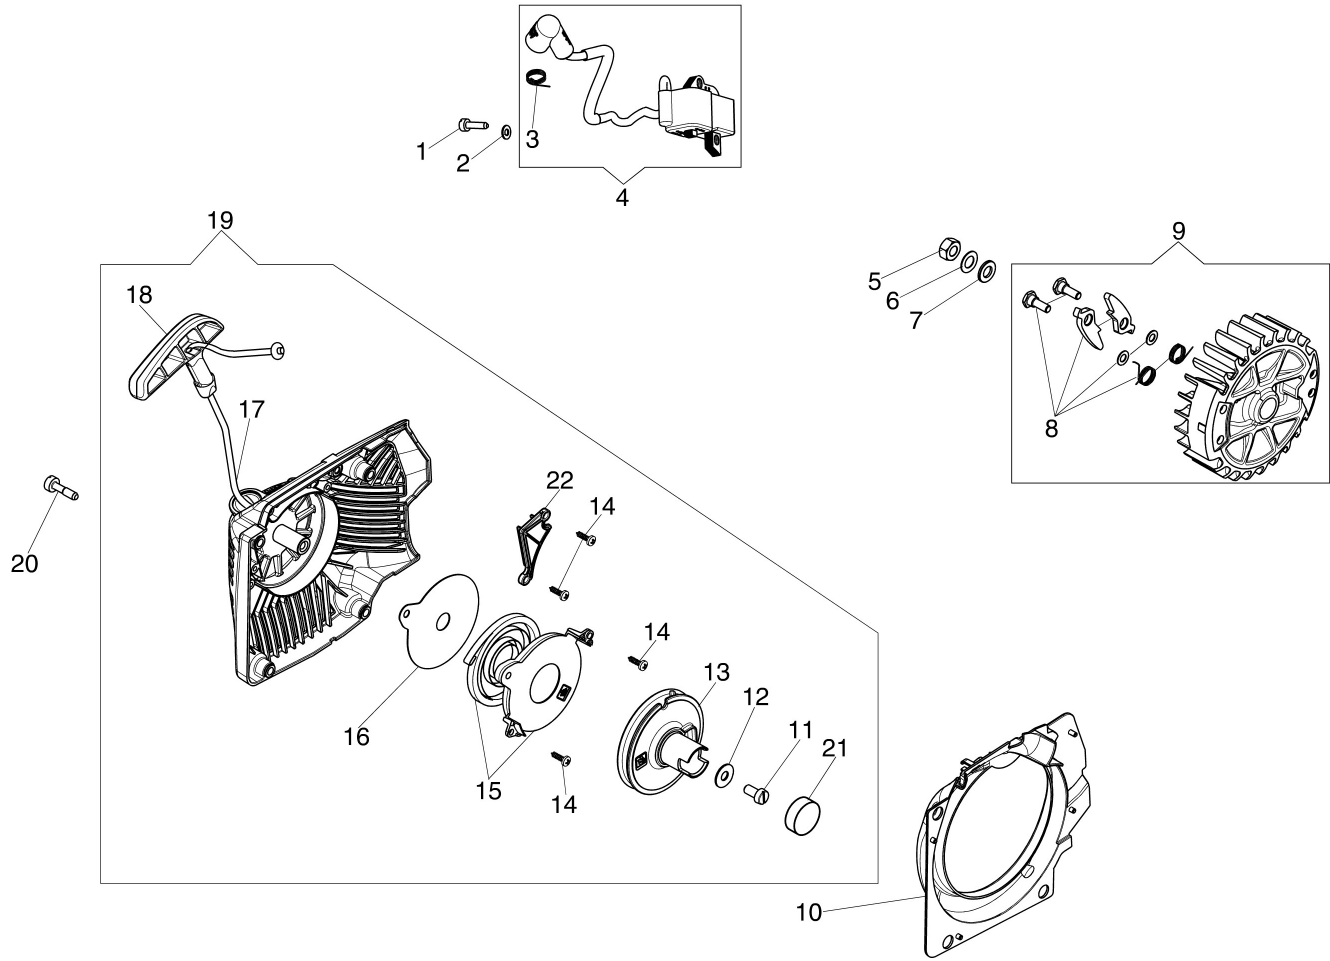

Illustration Ignition system

Illustration Ignition system

Ref.Nu	Qty	Part number	Description	Validity from	Validity till	Notes	Bulletin
1	2	3891015R	Screw				
2	2	3916004R	Washer				
3	1	50050127	Spring				
4	1	50250003R	Ignition coil				
5	1	004000142R	Nut				
6	1	3833080R	Washer				
7	1	3916009R	Washer				
8	1	52012027	Pawl kit				
9	1	50250015R	Flywheel set				
10	1	50250030R	Flange				
11	1	3908036R	Screw				
12	1	3918006	Washer				
13	1	50250043AR	Starter pulley				
14	4	3960017AR	Screw				
15	1	50250045R	Starter spring				
16	1	50250042R	Washer				
17	1	098000079R	Starter rope				
18	1	50170017R	Starter handle				
19	1	50250039BR	Starter assy				
20	3	3891046R	Screw				
21	1	50140052	Cap				
22	1	52010180	Cover				

Illustration Tank and handle

Ref.Nu	Qty	Part number	Description	Validity from	Validity till	Notes	Bulletin
1	1	099900090R	Ring				
2	1	50072009R	Cap				
3	1	50250086R	Throttle cable				
4	2	52010066R	AV-mount				
5	2	3891036R	Screw				
6	2	50010061R	AV-mount				
7	1	50250103R	Cam				
8	1	50250097AR	Throttle lever				
9	1	50250122R	Spring				
10	1	50250098R	Lever				
11	1	50250024R	Cover				
12	3	3960032R	Screw				
13	1	50252031BR	Tank				
14	1	50250148R	Tube				
15	1	4098377R	Band				
16	1	50010218R	Fuel filter				
17	2	50250032R	AV-mount				
18	1	50250165AR	Handle				
19	1	099900083B	Breather valve				
20	2	3891036R	Screw				
21	1	50250025R	Guard				
22	5	3893001R	Screw				