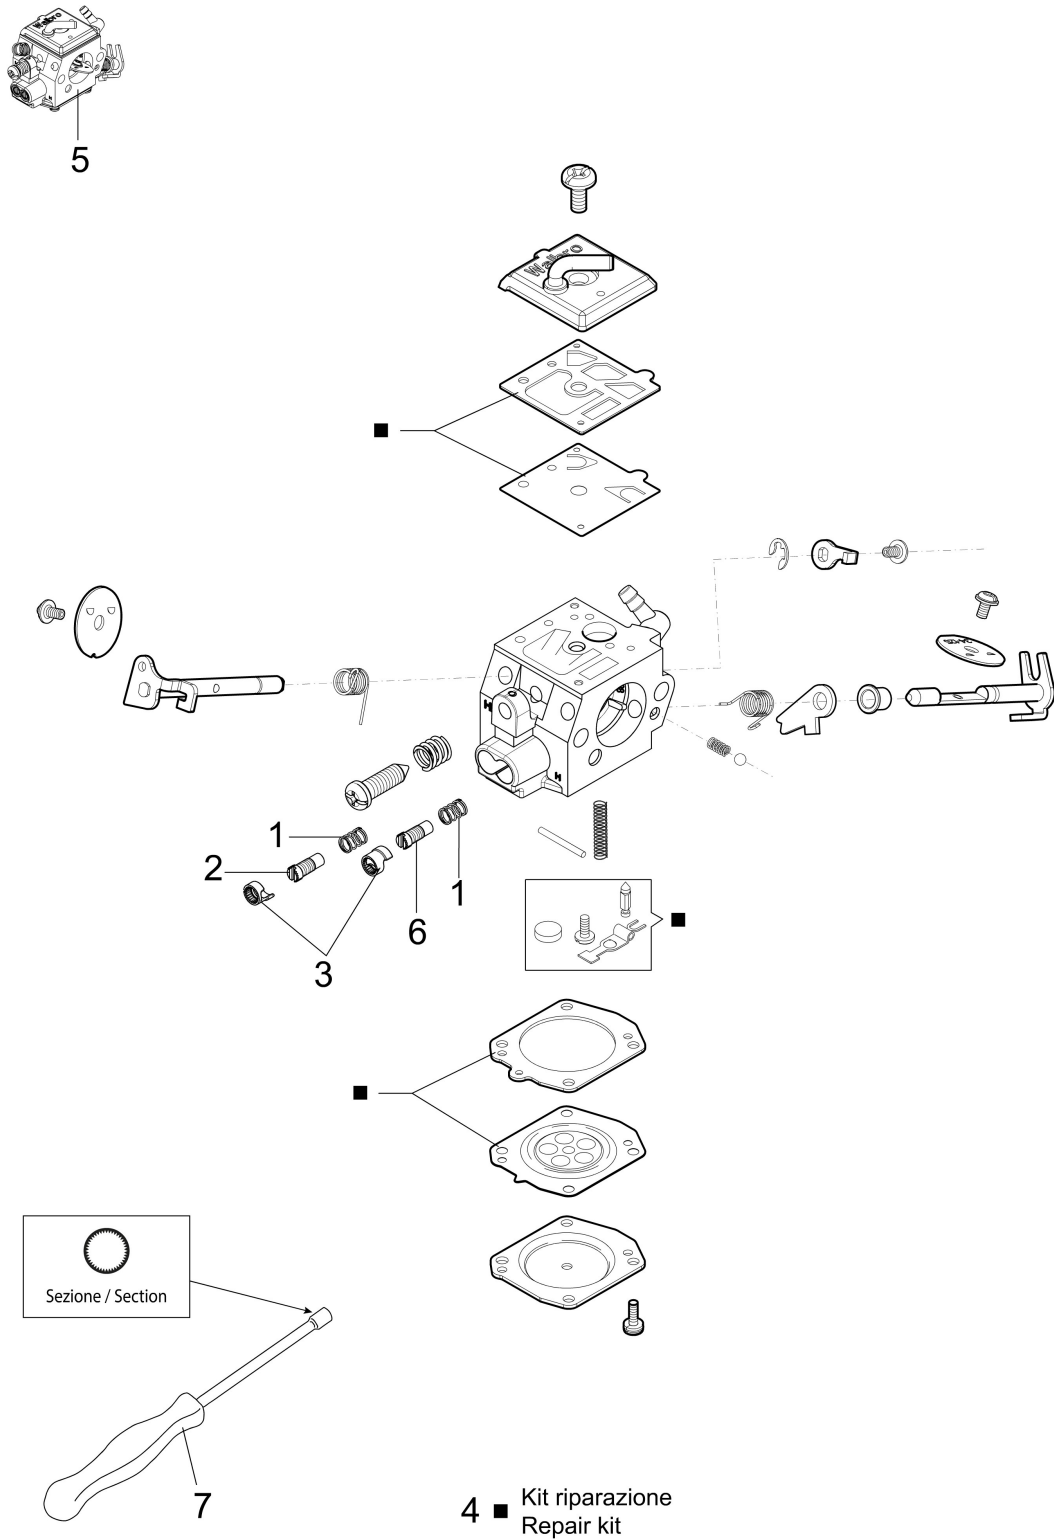

Illustration Carburetor HD-57 (EURO1 - 5)

Ref.Nu	Qty	Part number	Description	Validity from	Validity till	Notes	Bulletin
1	2	2318107	Spring				
2	1	2318108	Adjust. screw MIN				
3	1	2318106	Cap				
4	1	2318669R	Repair kit				
5	1	2318061R	Carburetor HD-57				
6	1	2318109	Adjust. screw MAX				
7	1	3055142R	Special screwdriver