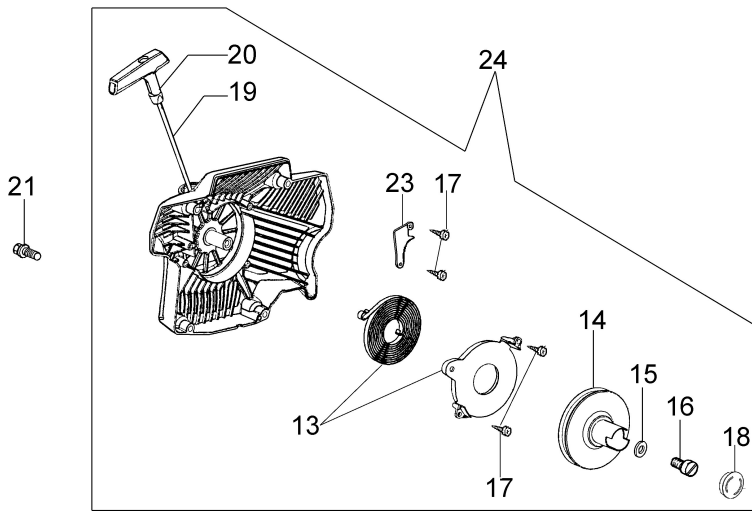

Illustration Starter assy

Illustration Starter assy

Ref.Nu	Qty	Part number	Description	Validity from	Validity till	Notes	Bulletin
1	1	094600097AR	Spark plug cap				
2	1	094600169AR	Spring				
3	1	50200088R	Cable				
4	1	50190036R	Ignition coil				
5	2	3916004R	Washer				
6	2	006000315R	Washer				
7	2	094000227	Screw				
8	2	52012027	Pawl kit				
9	1	52010326BR	Flywheel				
10	1	3916009R	Washer				
11	1	3833080R	Washer				
12	1	004000142R	Nut				
13	1	52012118BR	Complete spring				
14	1	52010485BR	Starter pulley				
15	1	3918006	Washer				
16	1	3908036	Screw				
17	4	3960017AR	Screw				
18	1	50140056	Cap				
19	1	098000079R	Starter rope				
20	1	097000064AR	Starter handle				
21	4	3860095R	Screw				
22	1	50200123R	Flange				
23	1	52010180	Cover				
24	1	50200020BR	Starter assy				

Illustration Clutch and brake

Ref.Nu	Qty	Part number	Description	Validity from	Validity till	Notes	Bulletin
41	1	097000501	Bar 22 - cm 56				
41	1	097000502	Bar 24 - cm 61				
42	1	30629001A	Chain .3/8" x .058" (1,5mm) - 68 links				
42	1	30629002A	Chain .3/8" x .058" (1,5mm) - 72 links				
42	1	001000754R	Chain .3/8" x .058" (1,5mm)				
42		001001134R	Chain .3/8" x .058" (1,5mm)				