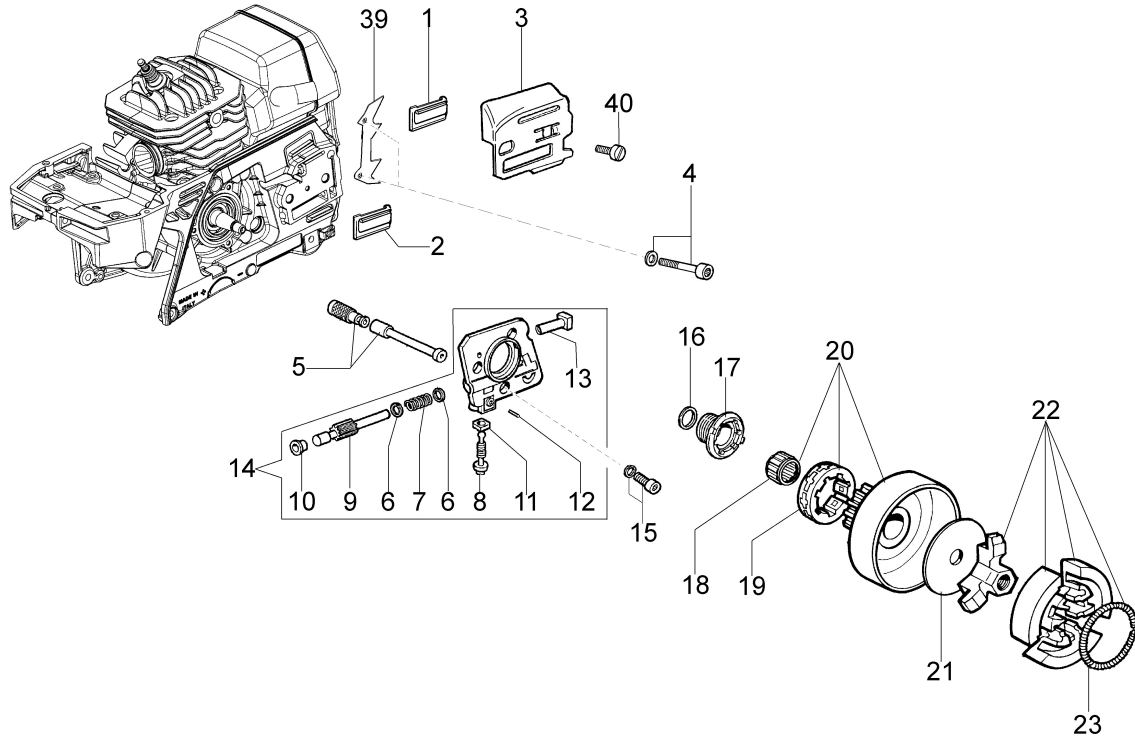

Illustration Clutch and brake

Illustration Clutch and brake

Ref.Nu	Qty	Part number	Description	Validity from	Validity till	Notes	Bulletin
1	1	097000276	Guard				
2	2	50070149	Guard				
3	1	097000277	Plate				
4	2	61052009BR	Screw				
5	1	097000147AR	Oil suction				
6	2	097000070	Washer				
7	1	097000071A	Spring				
8	1	097000067	Screw				
9	1	097000069B	Piston pump				
10	1	097000078	Cap				
11	1	097000068	Clamp				
12	1	097000062	Plug				
13	1	097000359	Tube				
14	1	097000131BR	Oil pump				
15	3	005100905	Screw				
16	1	097000073R	Washer				
17	1	097000072	Worm gear				
18	1	097000011R	Bearing				
19	1	006100730R	Ring				
20	1	097000207	Clutch drum				
21	1	097000097	Washer				
22	1	097000132R	Clutch				
23	1	097000098R	Spring				
24	2	3960045	Screw				
25	1	097000275	Plate				
26	1	50202003CR	Chain cover assy				
27	1	3026003R	Ring				
28	1	097000146	Lever				
29	1	099900152A	Spring				
30	1	006000300	Bushing				
31	1	097000107	Plug				
32	1	50010088AR	Spring				
33	1	50200028R	Deflector				
34	1	097000105	Brake band				
35	1	50010084	Plate				
36	2	50010148R	Nut				
37	1	50200042R	Guard				
38	1	097000106R	Plug				
39	1	097000109A	Spike				
40	1	006000156R	Screw				
41	1	097000244R	Bar 18" - 46 cm				
41	1	097000245R	Bar 20" - 51 cm				

Illustration Clutch and brake

Ref.Nu	Qty	Part number	Description	Validity from	Validity till	Notes	Bulletin
41	1	097000501	Bar 22 - cm 56				
41	1	097000502	Bar 24 - cm 61				
42	1	30629001A	Chain .3/8" x .058" (1,5mm) - 68 links				
42	1	30629002A	Chain .3/8" x .058" (1,5mm) - 72 links				
42	1	001000754R	Chain .3/8" x .058" (1,5mm)				
42		001001134R	Chain .3/8" x .058" (1,5mm)				