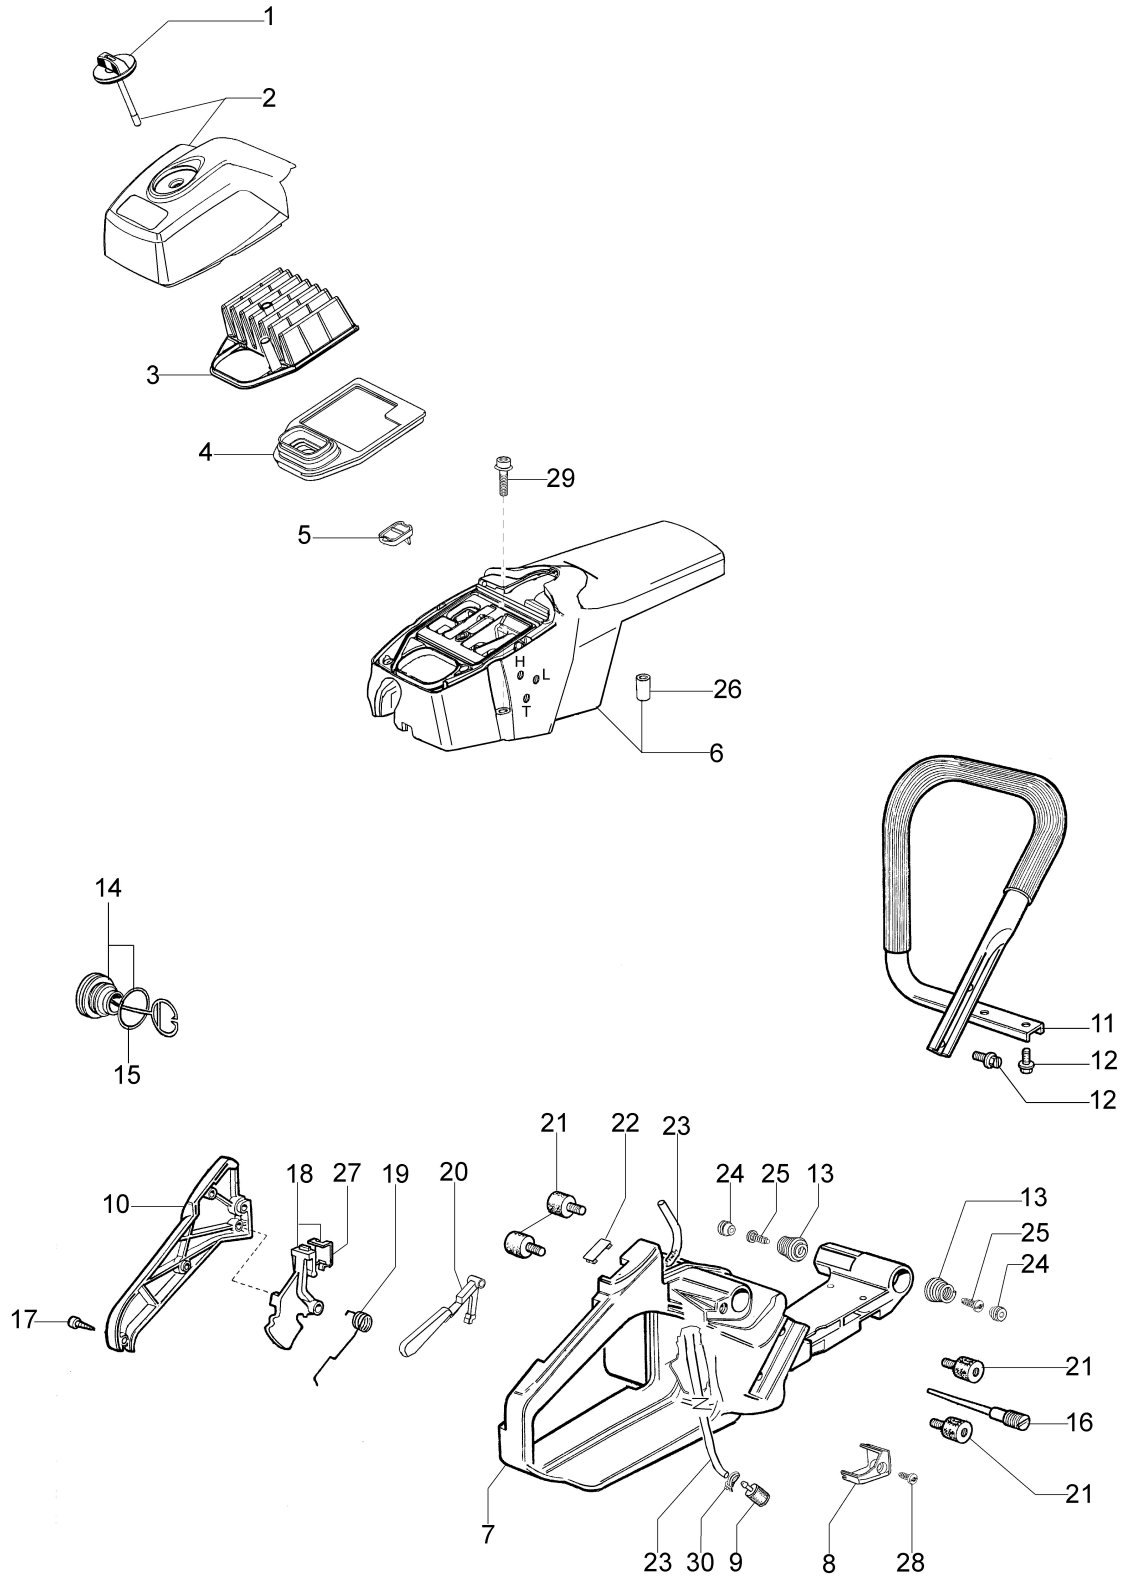

Illustration Tank and air filter

Illustration Tank and air filter

Ref.Nu	Qty	Part number	Description	Validity from	Validity till	Notes	Bulletin
1	1	50200007R	Knob				
2	1	50200011BR	Air filter cover				
3	1	50200009AR	Air filter 60 micron (standard)				BT1-021-05/08, BT4-138-08/09
3	1	50200122R	Air filter 40 micron (optional)				BT1-021-05/08
4	1	50200010AR	Gasket				BT4-138-08/09
5	1	50200013R	Deflector				
6	1	50190025CR	Cylinder cover				
7	1	50200068AR	Fuel tank				
8	1	50200030R	Guard				
9	1	50010218R	Fuel filter				
10	1	50200063AR	Cover				
11	1	50200017R	Handle				
12	4	097000061AR	Screw				
13	2	50200024R	Spring				
14	1	50012008R	Cap				
15	1	099900090R	Ring				
16	1	099900083B	Breather valve				
17	3	3960040R	Screw				
18	1	50010157	Throttle lever				
19	1	097000028R	Spring				
20	1	50200025R	Lever				
21	4	097000038AR	AV-mount				
22	1	50200113R	Cap				
23	1	098000319R	Tube				
24	2	50200023R	Support				
25	2	3960099R	Screw				
26	1	50070126R	Spacer				
27	1	50010150R	Plate				
28	1	094600041AR	Screw				
29	3	3860096R	Screw				
30	1	4098377R	Band				

Illustration Clutch and brake

Ref.Nu	Qty	Part number	Description	Validity from	Validity till	Notes	Bulletin
41	1	097000501	Bar 22 - cm 56				
41	1	097000502	Bar 24 - cm 61				
42	1	30629001A	Chain .3/8" x .058" (1,5mm) - 68 links				
42	1	30629002A	Chain .3/8" x .058" (1,5mm) - 72 links				
42	1	001000754R	Chain .3/8" x .058" (1,5mm)				
42		001001134R	Chain .3/8" x .058" (1,5mm)				