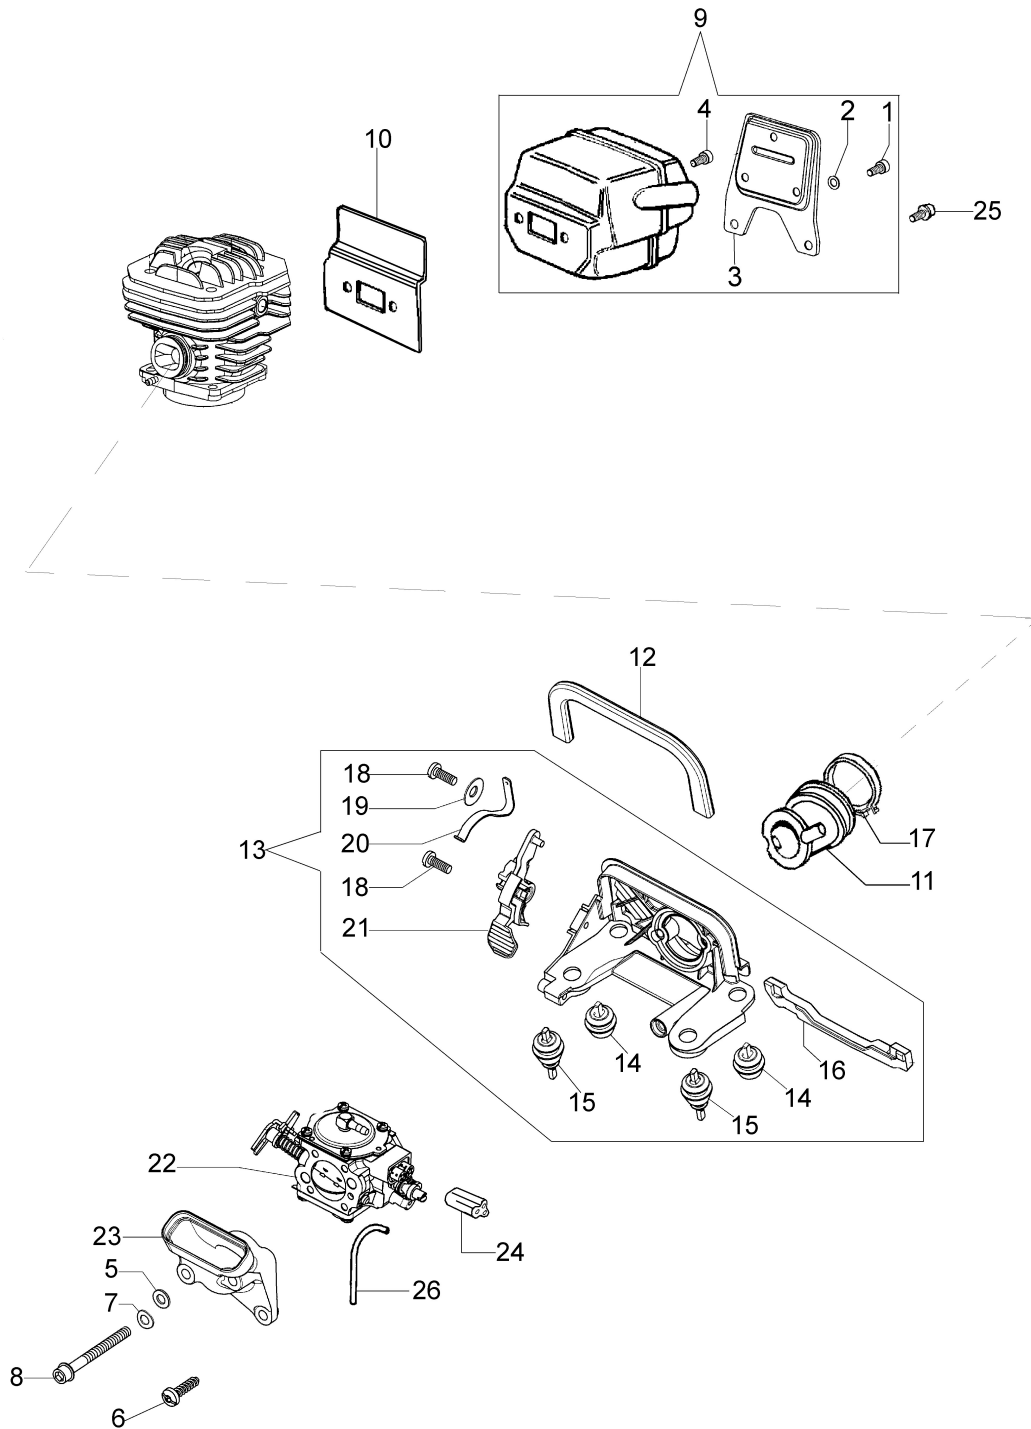

Illustration Muffler and carburetor

Illustration Muffler and carburetor

Ref.Nu	Qty	Part number	Description	Validity from	Validity till	Notes	Bulletin
1	3	3801052R	Screw				
2	3	3033074	Washer				
3	1	097000342A	Cover				
4	2	3860095R	Screw				
5	2	3916005R	Washer				
6	1	3960057R	Screw				
7	2	3833073R	Washer				
8	2	3801067	Screw				
9	1	097000356A	Muffler				
10	1	097000094CR	Gasket				
11	1	097000043R	Manifold				
12	1	50200016R	Gasket				
13	1	50202040R	Complete support				
14	2	50200117R	AV-mount				
15	2	50200034R	AV-mount				
16	1	50200038R	Gasket				
17	1	50200015AR	Band				
18	2	50030272	Screw				
19	1	3057005R	Washer				
20	1	50200031R	Band				
21	1	50200026R	Lever				
22	1	2318795AR	Carburetor WJ-121				
23	1	50200033AR	Filter support				
24	1	52010370A	Screw guide				
25	2	097000092AR	Screw				
26	1	094600126	Tube