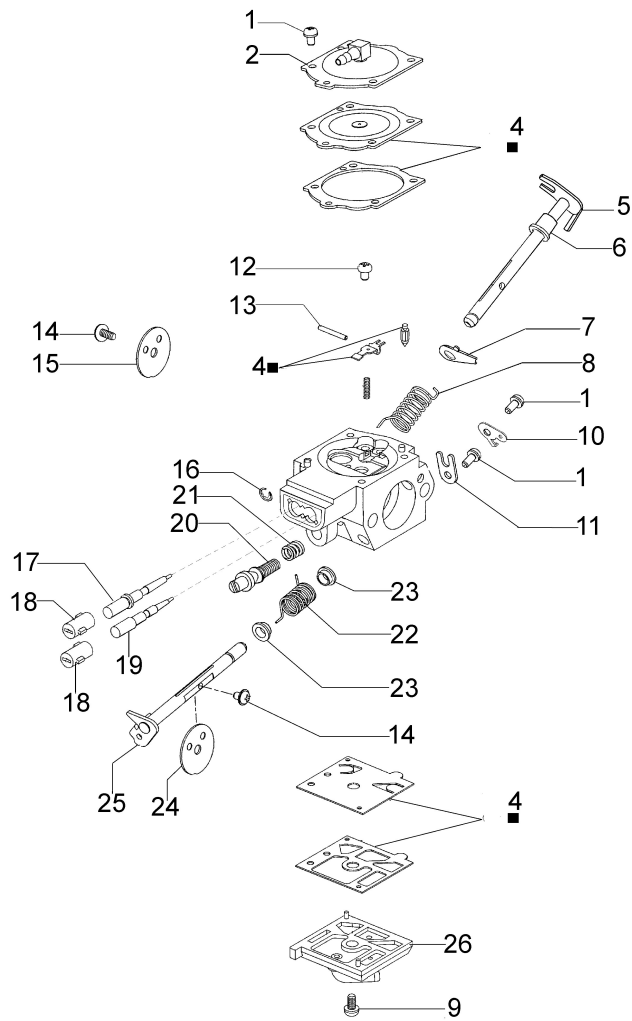

Illustration Clutch and brake

Illustration Clutch and brake

Ref.Nu	Qty	Part number	Description	Validity from	Validity till	Notes	Bulletin
1	1	097000276	Guard				
2	2	50070149	Guard				
3	1	097000277	Plate				
4	2	61052009BR	Screw				
5	1	097000147AR	Oil suction				
6	2	097000070	Washer				
7	1	097000071A	Spring				
8	1	097000067	Screw				
9	1	097000069B	Piston pump				
10	1	097000078	Cap				
11	1	097000068	Clamp				
12	1	097000062	Plug				
13	1	097000359	Tube				
14	1	097000131BR	Oil pump				
15	3	005100905	Screw				
16	1	097000073R	Washer				
17	1	097000072	Worm gear				
18	1	097000011R	Bearing				
19	1	006100730R	Ring				
20	1	097000207	Clutch drum				
21	1	097000097	Washer				
22	1	097000132R	Clutch				
23	1	097000098R	Spring				
24	2	3960045	Screw				
25	1	097000275	Plate				
26	1	50202003CR	Chain cover assy				
27	1	3026003R	Ring				
28	1	097000146	Lever				
29	1	099900152A	Spring				
30	1	006000300	Bushing				
31	1	097000107	Plug				
32	1	50010088AR	Spring				
33	1	50200028R	Deflector				
34	1	097000105	Brake band				
35	1	50010084	Plate				
36	2	50010148R	Nut				
37	1	50200042R	Guard				
38	1	097000106R	Plug				
39	1	097000109A	Spike				
40	1	006000156R	Screw				
41	1	097000244R	Bar 18" - 46 cm				
41	1	097000245R	Bar 20" - 51 cm				

Illustration Clutch and brake

Ref.Nu	Qty	Part number	Description	Validity from	Validity till	Notes	Bulletin
41	1	097000501	Bar 22 - cm 56				
41	1	097000502	Bar 24 - cm 61				
42	1	30629001A	Chain .3/8" x .058" (1,5mm) - 68 links				
42	1	30629002A	Chain .3/8" x .058" (1,5mm) - 72 links				
42	1	001000754R	Chain .3/8" x .058" (1,5mm)				
42		001001134R	Chain .3/8" x .058" (1,5mm)				