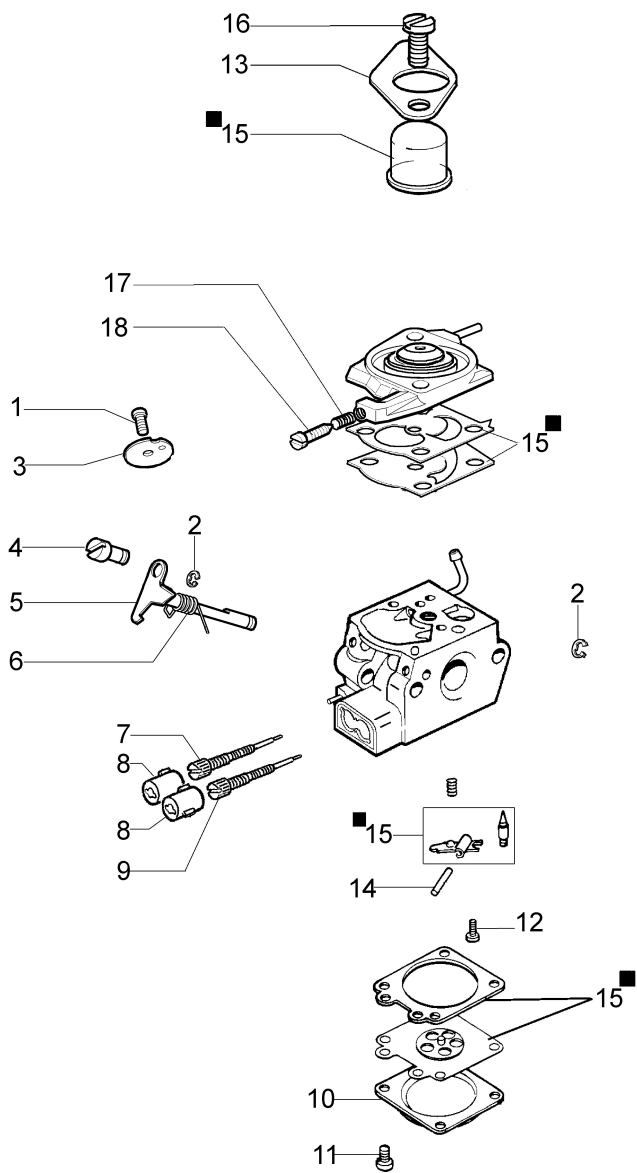

Illustration Reduction assy

Ref.Nu	Qty	Part number	Description	Validity from	Validity till	Notes	Bulletin
1	1	375100012AR	Washer				
2	1	375100011A	Clutch drum				
3	1	4190033R	Gear case				
4	2	3035042R	Bearing				
5	2	094000006R	Bearing				
6	1	375100075AR	Sprocket				
7	4	3801013R	Screw				
8	1	3078012	Washer				
9	1	3906103	Screw				
10	1	4190036	Cover				
11	4	3801030R	Screw				
12	1	375200152R	Handle				BT6-086-06/10
13	4	3916006R	Washer				
14	4	3819010R	Washer				
15	4	3801021	Screw				
16	4	094600042	Plug				
17	1	4190071R	Handle kit				
18	1	4190015A	Cable				
19	4	3914003R	Nut				
20	4	3819006R	Washer				
21	1	3024015R	Ring				
22	1	3025022R	Ring				
23	1	3035015R	Bearing				
24	1	375100076B	Sprocket				
25	1	302000029R	Bearing				
26	2	3801016R	Screw				
27	1	3050020	Seal ring				
28	1	4095032A	Knob				
29	1	4174245CR	Throttle lever				
30	1	4190016R	Throttle cable				
31	1	4138361R	Spring				
32	2	3960029	Screw				
33	1	4174246AR	Lever				
34	1	4138360R	Spring				
35	1	2317021R	Switch				
36	1	4100098BR	Spring				
37	1	3960021	Screw				
38	1	4138359R	Button				
39	1	61040131R	Handle				
40	1	3914003R	Nut				
41	1	4138358R	Button				

Illustration Drills

Ref.Nu	Qty	Part number	Description	Validity from	Validity till	Notes	Bulletin
1	1	375100115	Extension + cotter pin				
2	1	3033139	Plug				
3	1	375100028A	Single flute bit Ø8x100 cm				
4	2	3802007R	Screw				
5	1	375100091A	Blade 8 cm				
6	2	320000028R	Nut				
7	1	375100090A	Cap 8 cm				
8	1	375100029A	Single flute bit Ø10x100 cm				
9	1	375100092AR	Blade cm 10				
10	1	375100030A	Single flute bit Ø15x100 cm				
11	1	375100031A	Single flute bit Ø20x100 cm				
12	2	028000055R	Screw				
13	1	375100093A	Blade cm 15				
14	2	006000091R	Nut				
15	1	375100088A	Cap 10÷50 cm				
16	1	375100094A	Blade cm 20				
17	1	375100110	Ice bit				
18	1	375100112	Ice bit head				
19	2	3914003R	Nut				
20	2	375100113	Ice blade				
21	2	3806022R	Screw				