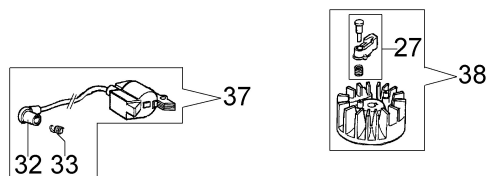

Illustration Starter assy and fuel tank

Fino al / Till 09/04/07

Illustration Starter assy and fuel tank

Ref.Nu	Qty	Part number	Description	Validity from	Validity till	Notes	Bulletin
1	2	3960082BR	Screw				
2	2	3960081AR	Screw				
3	1	006000829	Washer				
4	1	004000132R	Spring				
5	1	300000016R	Pulley				
6	1	3918005R	Washer				
7	1	094600041AR	Screw				
8	1	375200047AR	Starter assy				
9	1	4098658AR	Breather valve				BT6-102-07/13
10	1	074000227AR	Gasket		SN 5763218278		BT6-102-07/13
11	1	074000228AR	Complete cap		SN 5763218278		BT6-102-07/13
12	1	094600450R	Fuel filter				BT6-102-07/13
13	1	094000215AR	Tube		SN 5763218278		BT6-102-07/13
14	1	3912011R	Nut				BT6-102-07/13
15	1	3055098	Ring				BT6-102-07/13
16	1	3049006R	O-ring				BT6-102-07/13
17	1	3055048	Tap				BT6-102-07/13
18	1	4098377R	Band				BT6-102-07/13
19	1	3073021R	Tube		SN 5763218278		BT6-102-07/13
20	4	331000004	Spacer				
21	1	375200046AR	Complete tank		SN 5763218278		BT6-102-07/13
23	4	3916009R	Washer		SN 5763218278		BT6-102-07/13
22	4	375200004	Screw				BT6-102-07/13
24	1	320000028R	Nut				
25	1	3819013R	Grower				
26	1	3818011AR	Washer				
27	1	300000071	Pawl kit				
28	1	301000384R	Flywheel				BT6-063-05/07
29	2	094000097	Screw				
30	2	3819005R	Washer				
31	2	3818011AR	Washer				
32	1	094600097AR	Spark plug cap				BT6-063-05/07
33	1	094600169AR	Spring				BT6-063-05/07
34	1	005000019	Spark plug				
35	1	301000379R	Ignition coil				BT6-063-05/07
36	1	375200048R	Cable				BT6-063-05/07
37	1	301000343R	Ignition coil				BT6-063-05/07
38	1	301000419	Flywheel and coil kit				BT6-063-05/07
39	1	4098073R	Starter rope				
40	1	093500397R	Starter handle				
41	1	375200086	Labels kit				
42	1	375200089R	Tube				BT6-102-07/13