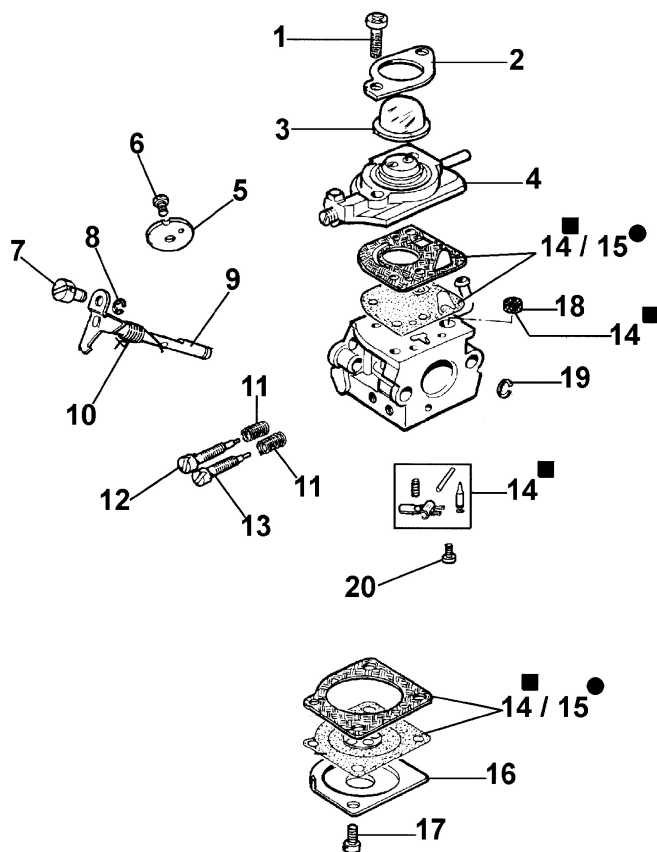

● 15 Kit membrane & guarnizioni
Diaphragm & gasket set

■ 14 Kit riparazione/ Repair kit

Illustration Carburetor C1Q-E6

Ref.Nu	Qty	Part number	Description	Validity from	Validity till	Notes	Bulletin
1	2	2318521	Screw				
2	1	2318526	Cover				
3	1	2318525	Pump				
4	1	2318524	Cover				
5	1	2318389	Shutter				
6	1	2318388	Screw				
7	1	2318412	Hooking spring				
8	1	2318520R	Carburetor C1Q-E3				
9	1	2318529	Shaft				
10	1	2318528	Spring				
11	2	2318532	Spring				
12	1	2318533	Screw L				
13	1	2318534	Screw H				
14	1	2318530	Repair kit				
15	1	2318511	Gasket set				
16	1	2318523	Cover				
17	4	2318522	Screw				
18	1	2318392	Filter				
19	1	2318535	Ring				
20	1	2318520R	Carburetor C1Q-E3