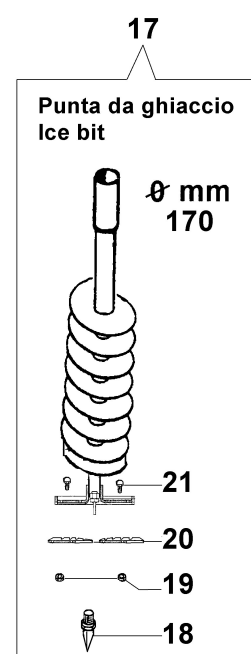

Illustration Reduction assy

Ref.Nu	Qty	Part number	Description	Validity from	Validity till	Notes	Bulletin
1	1	375100012AR	Washer				
2	1	375100011A	Clutch drum				
3	1	4190033R	Gear case				
4	2	3035042R	Bearing				
5	2	094000006R	Bearing				
6	1	375100075AR	Sprocket				
7	4	3801013R	Screw				
8	1	3078012	Washer				
9	1	3906103	Screw				
10	1	4190036	Cover				
11	4	3801030R	Screw				
12	1	375200152R	Handle				BT6-086-06/10
13	4	3916006R	Washer				
14	4	3819010R	Washer				
15	4	3801021	Screw				
16	4	094600042	Plug				
17	1	4190071R	Handle kit				
18	1	4190015A	Cable				
19	4	3914003R	Nut				
20	4	3819006R	Washer				
21	1	3024015R	Ring				
22	1	3025022R	Ring				
23	1	3035015R	Bearing				
24	1	375100076B	Sprocket				
25	1	302000029R	Bearing				
26	2	3801016R	Screw				
27	1	3050020	Seal ring				
28	1	4095032A	Knob				
29	1	4174245CR	Throttle lever				
30	1	4190016R	Throttle cable				
31	1	4138361R	Spring				
32	2	3960029	Screw				
33	1	4174246AR	Lever				
34	1	4138360R	Spring				
35	1	2317021R	Switch				
36	1	4100098BR	Spring				
37	1	3960021	Screw				
38	1	4138359R	Button				
39	1	61040131R	Handle				
40	1	3914003R	Nut				
41	1	4138358R	Button				

Illustration Drills

Ref.Nu	Qty	Part number	Description	Validity from	Validity till	Notes	Bulletin
1	1	375100115	Extension + cotter pin				
2	1	3033139	Plug				
3	1	375100028A	Single flute bit Ø8x100 cm				
4	2	3802007R	Screw				
5	1	375100091A	Blade 8 cm				
6	2	320000028R	Nut				
7	1	375100090A	Cap 8 cm				
8	1	375100029A	Single flute bit Ø10x100 cm				
9	1	375100092AR	Blade cm 10				
10	1	375100030A	Single flute bit Ø15x100 cm				
11	1	375100031A	Single flute bit Ø20x100 cm				
12	2	028000055R	Screw				
13	1	375100093A	Blade cm 15				
14	2	006000091R	Nut				
15	1	375100088A	Cap 10÷50 cm				
16	1	375100094A	Blade cm 20				
17	1	375100110	Ice bit				
18	1	375100112	Ice bit head				
19	2	3914003R	Nut				
20	2	375100113	Ice blade				
21	2	3806022R	Screw				