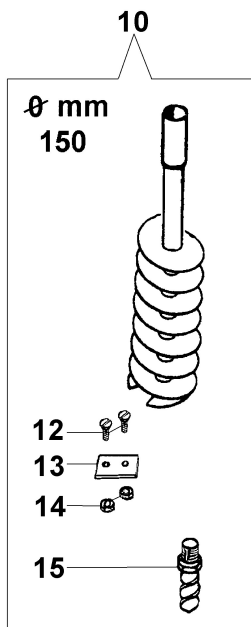

Illustration Reduction assy

Ref.Nu	Qty	Part number	Description	Validity from	Validity till	Notes	Bulletin
1	1	375100012AR	Washer				
2	1	375100011A	Clutch drum				
3	1	4190033R	Gear case				
4	2	3035042R	Bearing				
5	2	094000006R	Bearing				
6	1	375100075AR	Sprocket				
7	4	3801013R	Screw				
8	1	3078012	Washer				
9	1	3906103	Screw				
10	1	4190036	Cover				
11	4	3801030R	Screw				
12	1	375200152R	Handle				BT6-086-06/10
13	4	3916006R	Washer				
14	4	3819010R	Washer				
15	4	3801021	Screw				
16	4	094600042	Plug				
17	1	4190071R	Handle kit				
18	1	4190015A	Cable				
19	4	3914003R	Nut				
20	4	3819006R	Washer				
21	1	3024015R	Ring				
22	1	3025022R	Ring				
23	1	3035015R	Bearing				
24	1	375100076B	Sprocket				
25	1	302000029R	Bearing				
26	2	3801016R	Screw				
27	1	3050020	Seal ring				
28	1	4095032A	Knob				
29	1	4174245CR	Throttle lever				
30	1	4190016R	Throttle cable				
31	1	4138361R	Spring				
32	2	3960029	Screw				
33	1	4174246AR	Lever				
34	1	4138360R	Spring				
35	1	2317021R	Switch				
36	1	4100098BR	Spring				
37	1	3960021	Screw				
38	1	4138359R	Button				
39	1	61040131R	Handle				
40	1	3914003R	Nut				
41	1	4138358R	Button				

Illustration Drills

Ref.Nu	Qty	Part number	Description	Validity from	Validity till	Notes	Bulletin
1	1	375100115	Extension + cotter pin				
2	1	3033139	Plug				
3	1	375100028A	Single flute bit Ø8x100 cm				
4	2	3802007R	Screw				
5	1	375100091A	Blade 8 cm				
6	2	320000028R	Nut				
7	1	375100090A	Cap 8 cm				
8	1	375100029A	Single flute bit Ø10x100 cm				
9	1	375100092AR	Blade cm 10				
10	1	375100030A	Single flute bit Ø15x100 cm				
11	1	375100031A	Single flute bit Ø20x100 cm				
12	2	028000055R	Screw				
13	1	375100093A	Blade cm 15				
14	2	006000091R	Nut				
15	1	375100088A	Cap 10÷50 cm				
16	1	375100094A	Blade cm 20				
17	1	375100110	Ice bit				
18	1	375100112	Ice bit head				
19	2	3914003R	Nut				
20	2	375100113	Ice blade				
21	2	3806022R	Screw				