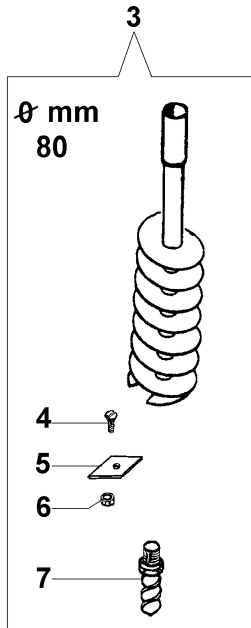

Illustration Reduction assy

Ref.Nu	Qty	Part number	Description	Validity from	Validity till	Notes	Bulletin
1	1	375100012AR	Washer				
2	1	375100011A	Clutch drum				
3	1	4190033R	Gear case				
4	2	3035042R	Bearing				
5	2	094000006R	Bearing				
6	1	375100075AR	Sprocket				
7	4	3801013R	Screw				
8	1	3078012	Washer				
9	1	3906103	Screw				
10	1	4190036	Cover				
11	4	3801030R	Screw				
12	1	375200152R	Handle				BT6-086-06/10
13	4	3916006R	Washer				
14	4	3819010R	Washer				
15	4	3801021	Screw				
16	4	094600042	Plug				
17	1	4190071R	Handle kit				
18	1	4190015A	Cable				
19	4	3914003R	Nut				
20	4	3819006R	Washer				
21	1	3024015R	Ring				
22	1	3025022R	Ring				
23	1	3035015R	Bearing				
24	1	375100076B	Sprocket				
25	1	302000029R	Bearing				
26	2	3801016R	Screw				
27	1	3050020	Seal ring				
28	1	4095032A	Knob				
29	1	4174245CR	Throttle lever				
30	1	4190016R	Throttle cable				
31	1	4138361R	Spring				
32	2	3960029	Screw				
33	1	4174246AR	Lever				
34	1	4138360R	Spring				
35	1	2317021R	Switch				
36	1	4100098BR	Spring				
37	1	3960021	Screw				
38	1	4138359R	Button				
39	1	61040131R	Handle				
40	1	3914003R	Nut				
41	1	4138358R	Button				

Illustration Drills

Ref.Nu	Qty	Part number	Description	Validity from	Validity till	Notes	Bulletin
1	1	375100115	Extension + cotter pin				
2	1	3033139	Plug				
3	1	375100028A	Single flute bit Ø8x100 cm				
4	2	3802007R	Screw				
5	1	375100091A	Blade 8 cm				
6	2	320000028R	Nut				
7	1	375100090A	Cap 8 cm				
8	1	375100029A	Single flute bit Ø10x100 cm				
9	1	375100092AR	Blade cm 10				
10	1	375100030A	Single flute bit Ø15x100 cm				
11	1	375100031A	Single flute bit Ø20x100 cm				
12	2	028000055R	Screw				
13	1	375100093A	Blade cm 15				
14	2	006000091R	Nut				
15	1	375100088A	Cap 10÷50 cm				
16	1	375100094A	Blade cm 20				
17	1	375100110	Ice bit				
18	1	375100112	Ice bit head				
19	2	3914003R	Nut				
20	2	375100113	Ice blade				
21	2	3806022R	Screw				