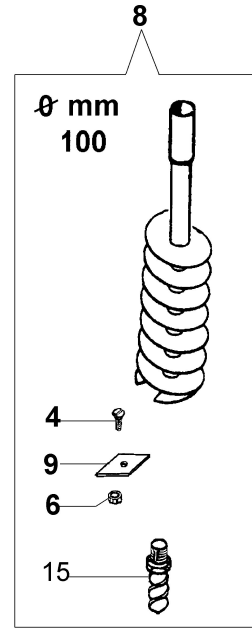

Illustration Reduction assy

Ref.Nu	Qty	Part number	Description	Validity from	Validity till	Notes	Bulletin
1	1	375100012AR	Washer				
2	1	375100011A	Clutch drum				
3	1	4190033R	Gear case				
4	2	3035042R	Bearing				
5	2	094000006R	Bearing				
6	1	375100075AR	Sprocket				
7	4	3801013R	Screw				
8	1	3078012	Washer				
9	1	3906103	Screw				
10	1	4190036	Cover				
11	4	3801030R	Screw				
12	1	375200152R	Handle				BT6-086-06/10
13	4	3916006R	Washer				
14	4	3819010R	Washer				
15	4	3801021	Screw				
16	4	094600042	Plug				
17	1	4190071R	Handle kit				
18	1	4190015A	Cable				
19	4	3914003R	Nut				
20	4	3819006R	Washer				
21	1	3024015R	Ring				
22	1	3025022R	Ring				
23	1	3035015R	Bearing				
24	1	375100076B	Sprocket				
25	1	302000029R	Bearing				
26	2	3801016R	Screw				
27	1	3050020	Seal ring				
28	1	4095032A	Knob				
29	1	4174245CR	Throttle lever				
30	1	4190016R	Throttle cable				
31	1	4138361R	Spring				
32	2	3960029	Screw				
33	1	4174246AR	Lever				
34	1	4138360R	Spring				
35	1	2317021R	Switch				
36	1	4100098BR	Spring				
37	1	3960021	Screw				
38	1	4138359R	Button				
39	1	61040131R	Handle				
40	1	3914003R	Nut				
41	1	4138358R	Button				

Illustration Drills

Ref.Nu	Qty	Part number	Description	Validity from	Validity till	Notes	Bulletin
1	1	375100115	Extension + cotter pin				
2	1	3033139	Plug				
3	1	375100028A	Single flute bit Ø8x100 cm				
4	2	3802007R	Screw				
5	1	375100091A	Blade 8 cm				
6	2	320000028R	Nut				
7	1	375100090A	Cap 8 cm				
8	1	375100029A	Single flute bit Ø10x100 cm				
9	1	375100092AR	Blade cm 10				
10	1	375100030A	Single flute bit Ø15x100 cm				
11	1	375100031A	Single flute bit Ø20x100 cm				
12	2	028000055R	Screw				
13	1	375100093A	Blade cm 15				
14	2	006000091R	Nut				
15	1	375100088A	Cap 10÷50 cm				
16	1	375100094A	Blade cm 20				
17	1	375100110	Ice bit				
18	1	375100112	Ice bit head				
19	2	3914003R	Nut				
20	2	375100113	Ice blade				
21	2	3806022R	Screw				