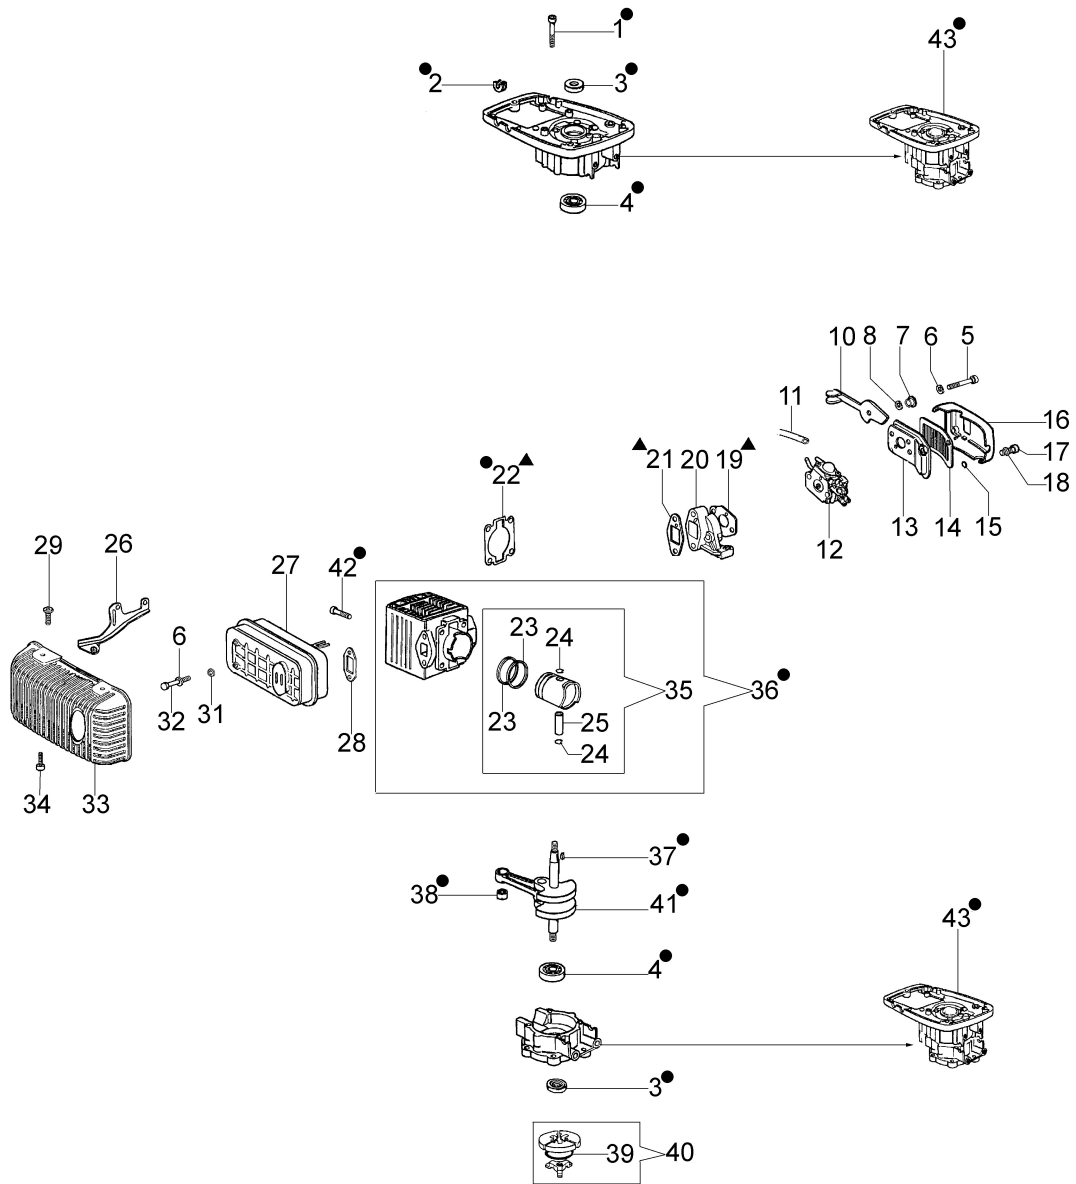

Illustration Engine

Ref.Nu	Qty	Part number	Description	Validity from	Validity till	Notes	Bulletin
1	4	3801066	Screw				
2	1	005000347AR	Grommet				
3	2	3050015AR	Seal ring				
4	2	3034012R	Bearing				
5	2	3801012R	Screw				
6	5	3833073R	Washer				
7	1	4098019	Washer				
8	1	3833080R	Washer				
9	1	375200087	Gasket set				
10	1	4098010	Lever				
11	1	375200089R	Tube				
12	1	2318785AR	Carburetor				
13	1	4098008	Support				
14	1	4098025	Air filter				
15	2	3049005R	O-ring				
16	1	4100371C	Filter cover				
17	2	3908009	Screw				
18	2	3916005R	Washer				
19	1	4174093AR	Gasket				
20	1	375200069	Insulator				
21	1	375200075R	Gasket				
22	1	375200078R	Gasket				
23	2	074000405R	Piston ring				
24	2	004900061R	Ring				
25	1	301000035R	Piston pin				
26	1	301000342	Support				
27	1	301000357AR	Muffler				
28	1	300000035R	Gasket				
29	1	3960073R	Screw				
30	1	53032026R	Short block				
31	2	3918005R	Washer				
32	2	005400303R	Screw				
33	1	375200071AR	Muffler cover				
34	1	4175080R	Screw				
35	1	301000375B	Piston assy Ø40				
36	1	301000365B	Complete cylinder Ø40				
37	1	301000047R	Key				
38	1	3037005R	Bearing				
39	1	004900137BR	Spring				
40	1	375100036AR	Clutch				
41	1	375200099AR	Crankshaft				BT6-070-03/08
42	4	3801025	Screw				