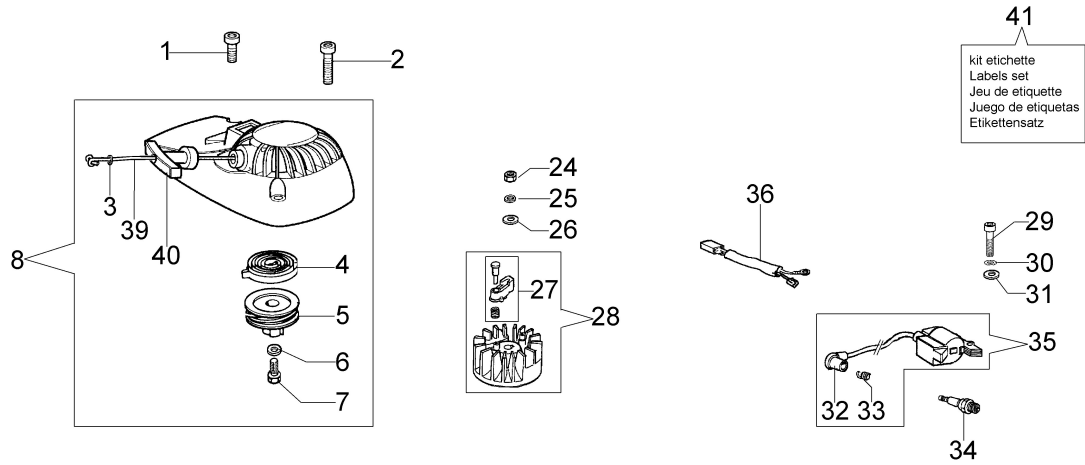

Illustration Starter assy and fuel tank