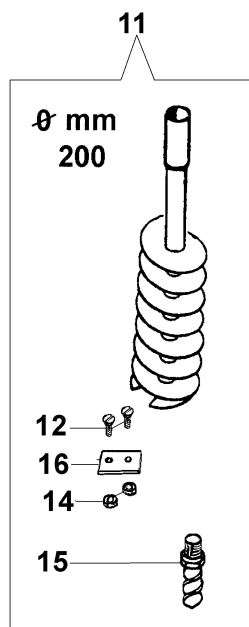

Illustration Reduction assy

Ref.Nu	Qty	Part number	Description	Validity from	Validity till	Notes	Bulletin
1	1	375100012AR	Washer				
2	1	375100011A	Clutch drum				
3	1	4190033R	Gear case				
4	2	3035042R	Bearing				
5	2	094000006R	Bearing				
6	1	375100075AR	Sprocket				
7	4	3801013R	Screw				
8	1	3078012	Washer				
9	1	3906103	Screw				
10	1	4190036	Cover				
11	4	3801030R	Screw				
12	1	375200152R	Handle				BT6-086-06/10
13	4	3916006R	Washer				
14	4	3819010R	Washer				
15	4	3801021	Screw				
16	4	094600042	Plug				
17	1	4190071R	Handle kit				
18	1	4190015A	Cable				
19	4	3914003R	Nut				
20	4	3819006R	Washer				
21	1	3024015R	Ring				
22	1	3025022R	Ring				
23	1	3035015R	Bearing				
24	1	375100076B	Sprocket				
25	1	302000029R	Bearing				
26	2	3801016R	Screw				
27	1	3050020	Seal ring				
28	1	4095032A	Knob				
29	1	4174245CR	Throttle lever				
30	1	4190016R	Throttle cable				
31	1	4138361R	Spring				
32	2	3960029	Screw				
33	1	4174246AR	Lever				
34	1	4138360R	Spring				
35	1	2317021R	Switch				
36	1	4100098BR	Spring				
37	1	3960021	Screw				
38	1	4138359R	Button				
39	1	61040131R	Handle				
40	1	3914003R	Nut				
41	1	4138358R	Button				

Illustration Drills

Ref.Nu	Qty	Part number	Description	Validity from	Validity till	Notes	Bulletin
1	1	375100115	Extension + cotter pin				
2	1	3033139	Plug				
3	1	375100028A	Single flute bit Ø8x100 cm				
4	2	3802007R	Screw				
5	1	375100091A	Blade 8 cm				
6	2	320000028R	Nut				
7	1	375100090A	Cap 8 cm				
8	1	375100029A	Single flute bit Ø10x100 cm				
9	1	375100092AR	Blade cm 10				
10	1	375100030A	Single flute bit Ø15x100 cm				
11	1	375100031A	Single flute bit Ø20x100 cm				
12	2	028000055R	Screw				
13	1	375100093A	Blade cm 15				
14	2	006000091R	Nut				
15	1	375100088A	Cap 10÷50 cm				
16	1	375100094A	Blade cm 20				
17	1	375100110	Ice bit				
18	1	375100112	Ice bit head				
19	2	3914003R	Nut				
20	2	375100113	Ice blade				
21	2	3806022R	Screw				