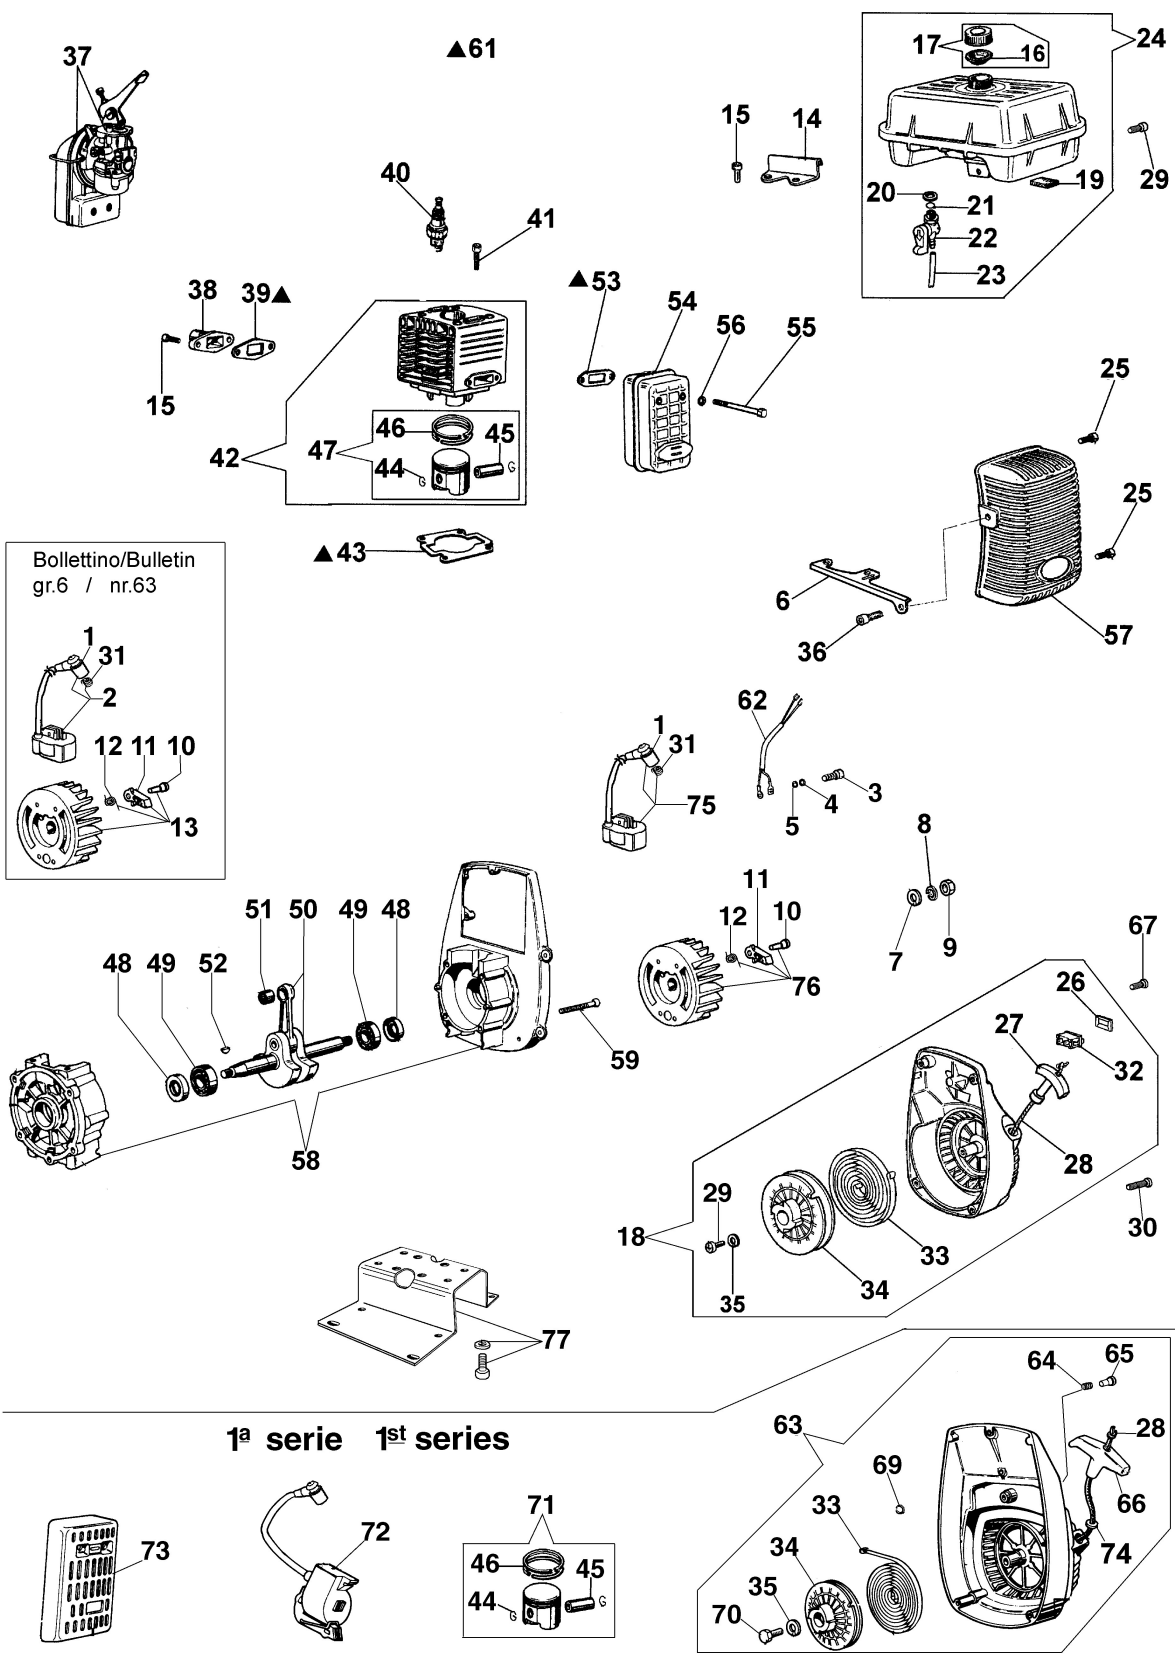

Illustration Starter assy and engine (Until 06/03/08)

Illustration Starter assy and engine (Until 06/03/08)

Ref.Nu	Qty	Part number	Description	Validity from	Validity till	Notes	Bulletin
1	1	094600097AR	Spark plug cap				BT6-063-05/07
2	1	301000419	Flywheel and coil kit				BT6-063-05/07
3	2	094000097	Screw				
4	2	3819005R	Washer				
5	2	3916004R	Washer				
6	1	301000342AR	Support				
7	1	3818011AR	Washer				
8	1	3819013R	Grower				
9	1	320000028R	Nut				
10	2	004000436R	Pin				BT6-063-05/07
11	2	300000038R	Pawl				BT6-063-05/07
12	2	300000040R	Spring				BT6-063-05/07
13	1	301000419	Flywheel and coil kit				BT6-063-05/07
14	1	301000003R	Support				
15	4	3801009R	Screw				
16	1	300000025	Gasket				
17	1	300000022R	Tank cap				
18	1	301000348AR	Starter assy				
19	1	301000049	Felt				
20	1	3055098R	Ring				
21	1	3049006R	O-ring				
22	1	3055049R	Tap				
23	1	300000026AR	Tube				
24	1	301000346R	Fuel tank				
25	2	3960073R	Screw				
26	1	2317013R	Guard				
27	1	093500397R	Starter handle				
28	1	4098073R	Starter rope				
29	1	094600041AR	Screw				
30	2	3960081AR	Screw				
31	1	094600169AR	Spring				BT6-063-05/07
32	1	2317021R	Switch				
33	1	004000132R	Spring				
34	1	300000016R	Pulley				
35	1	3918006R	Washer				
36	1	3801008R	Screw				
37	1	302000007DR	Carburetor H190-1				
38	1	301000025BR	Manifold				
39	1	301000026	Gasket				
40	1	005000019R	Spark plug				
41	4	3801013R	Screw				