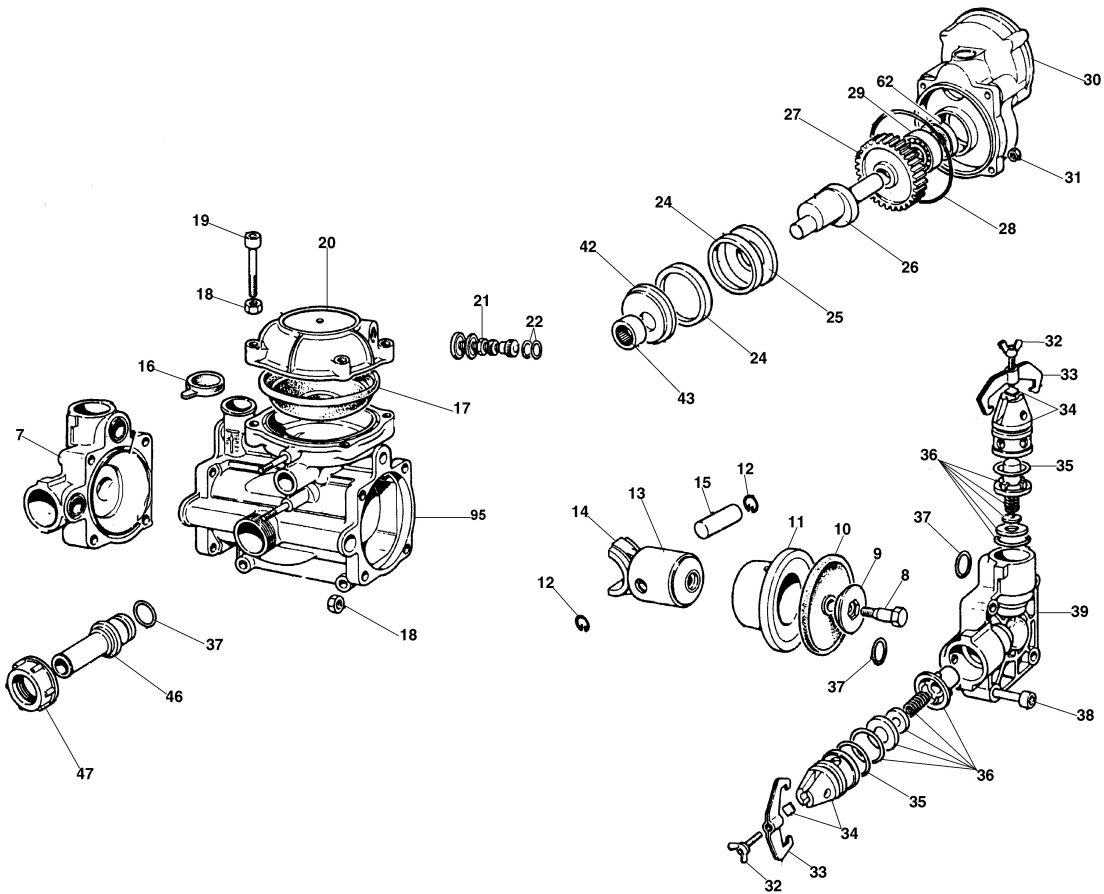

Illustration Spraying pump

Illustration Spraying pump

Ref.Nu	Qty	Part number	Description	Validity from	Validity till	Notes	Bulletin
1	1	354000035	Fitting				
2	1	354000034	Spring				
3	1	354000084	Lever				
4	1	354000036	Rod				
5	1	354000037	Plug				
6	1	354000038	Gasket				
7	1	CH32180015	Top cover				
8	1	354000032	Screw				
9	2	354000031	Disk				
10	2	354000030	Diaphragm				
11	2	354000029	Cylinder				
12	1	354000060	Ring				
13	1	354000058	Piston				
14	1	354000061	Connecting rod				
15	1	354000059	Plug				
16	1	354000009	Diaphragm				
17	1	354000008	Diaphragm				
18	12	320000028R	Nut				
19	1	375200004	Screw				
20	1	354000007	Accumulator				
21	1	354000039	Valve				
22	2	354000057	Gasket				
23	1	354000010	Handle				
24	2	354000042	Seal ring				
25	1	354000043	Washer				
26	1	354000044	Shaft				
27	1	354000046	Gears				
28	1	354000045	O-ring				
29	1	3035015R	Bearing				
30	1	354000002	Support				
31	4	3914003R	Nut				
32	4	354000048	Screw				
33	1	354000047A	U-bolt				
34	1	354000069	Valve				
35	1	3049011	O-ring				
36	1	354000070	Valve				
37	1	3049018R	O-ring				
38	1	354000054	Screw				
39	1	354000012	Top cover				
40	1	CH28030516	Fittings				
41	1	3914002	Nut				