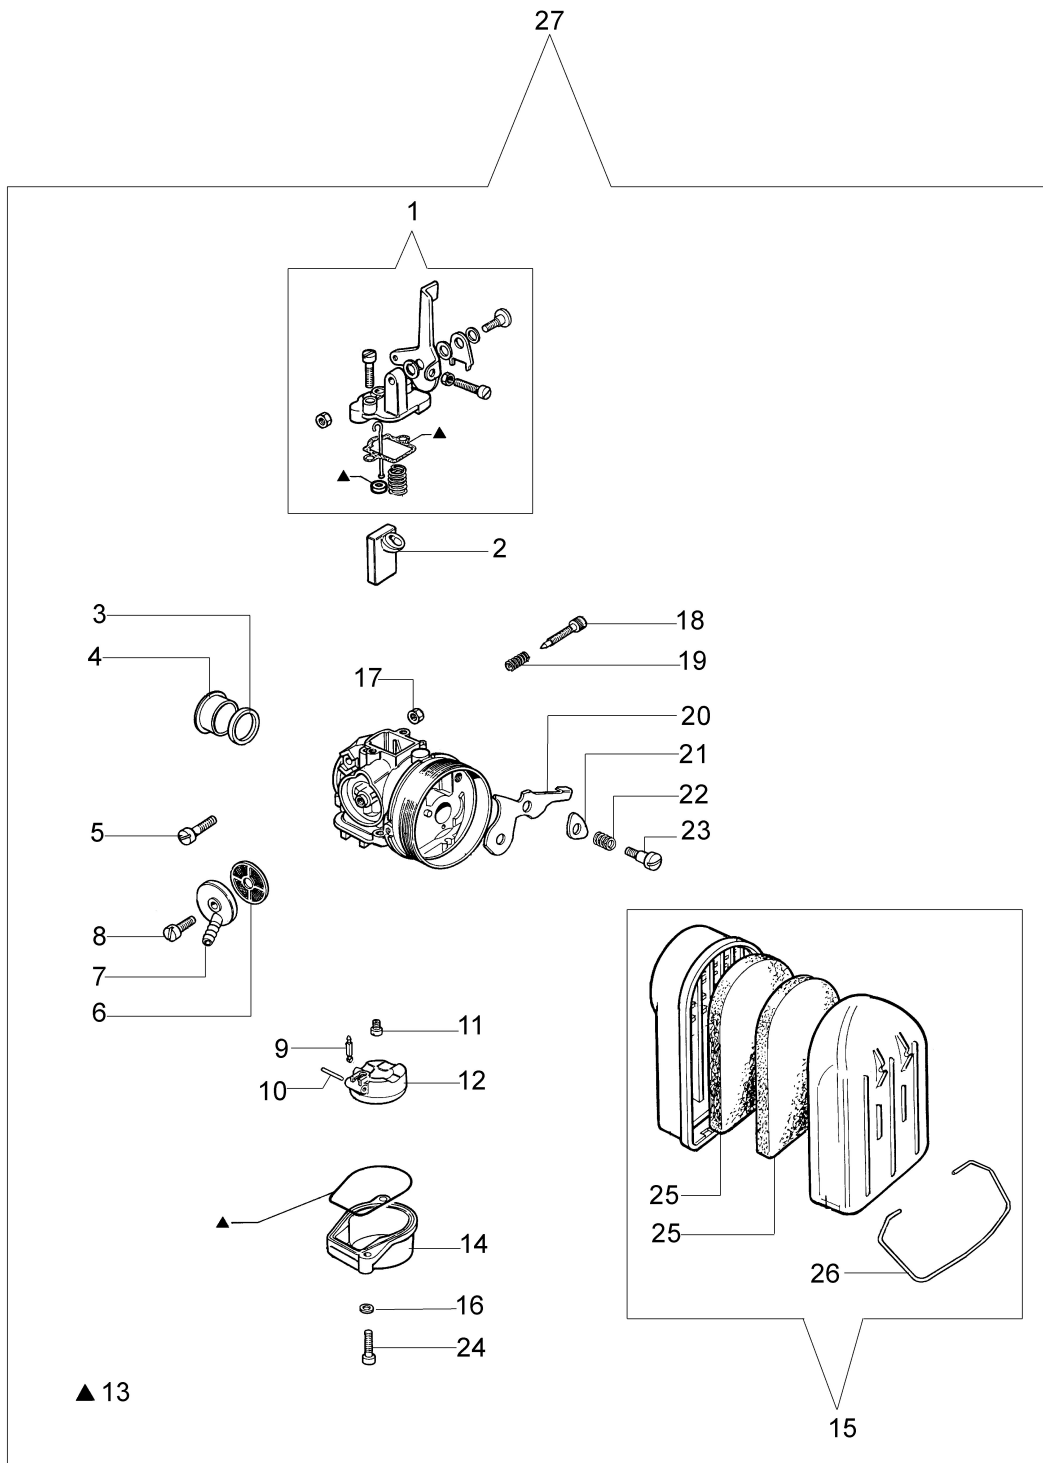

Illustration Spraying pump

Ref.Nu	Qty	Part number	Description	Validity from	Validity till	Notes	Bulletin
85	1	CH12100780	O-ring				
86	1	354000101	Ring nut				
87	1	354000102	Fitting				
88	1	354000103	O-ring				
89	1	354000037	Plug				
90	1	354000105	Hook				
91	1	354000106	Screw				
92	1	354000107	Washer				
93	1	354000108	Complete valve				
94	1	CH18160115	Pressure gauge				
95	1	354000001	Pump body				

Illustration Carburetor SHA14-12L

Ref.Nu	Qty	Part number	Description	Validity from	Validity till	Notes	Bulletin
1	1	30000074	Lever group				
2	1	302000157	Valve				
3	1	300000267	Gasket				
4	1	300000266	Bushing				
5	1	3801026R	Screw				
6	1	300000217	Fuel filter				
7	1	300000216R	Fittings				
8	1	300000215	Screw				
9	1	300000222R	Needle				
10	1	300000225	Pin				
11	1	302000156	Jet 58				
12	1	300000198	Float				
13	1	300000073	Gasket set				
14	1	300000079	Tank				
15	1	365200077	Air filter kit				
16	2	006000315R	Washer				
17	1	034000013R	Nut				
18	1	300000221	Screw				
19	1	300000220	Spring				
20	1	300000195	Valve				
21	1	300000226	Clamp				
22	1	300000227	Spring				
23	1	300000228	Pin				
24	2	3908005	Screw				
25	2	365200072R	Filter				
26	1	365200074R	Spring				
27	1	302000007DR	Carburetor H190-1				