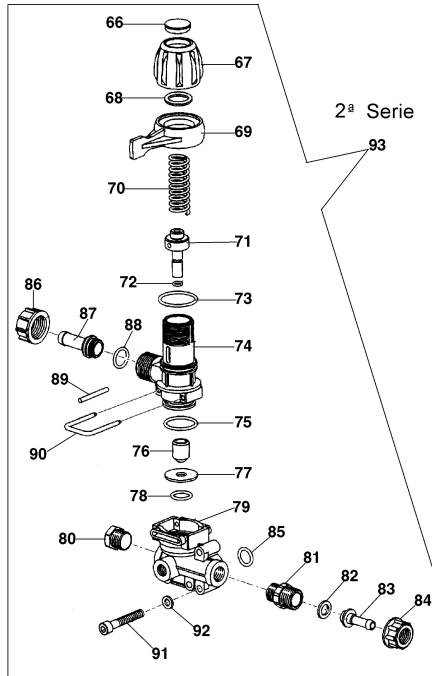

Illustration Spraying pump

Illustration Spraying pump

Ref.Nu	Qty	Part number	Description	Validity from	Validity till	Notes	Bulletin
1	1	354000035	Fitting				
2	1	354000034	Spring				
3	1	354000084	Lever				
4	1	354000036	Rod				
5	1	354000037	Plug				
6	1	354000038	Gasket				
7	1	CH32180015	Top cover				
8	1	354000032	Screw				
9	2	354000031	Disk				
10	2	354000030	Diaphragm				
11	2	354000029	Cylinder				
12	1	354000060	Ring				
13	1	354000058	Piston				
14	1	354000061	Connecting rod				
15	1	354000059	Plug				
16	1	354000009	Diaphragm				
17	1	354000008	Diaphragm				
18	12	320000028R	Nut				
19	1	375200004	Screw				
20	1	354000007	Accumulator				
21	1	354000039	Valve				
22	2	354000057	Gasket				
23	1	354000010	Handle				
24	2	354000042	Seal ring				
25	1	354000043	Washer				
26	1	354000044	Shaft				
27	1	354000046	Gears				
28	1	354000045	O-ring				
29	1	3035015R	Bearing				
30	1	354000002	Support				
31	4	3914003R	Nut				
32	4	354000048	Screw				
33	1	354000047A	U-bolt				
34	1	354000069	Valve				
35	1	3049011	O-ring				
36	1	354000070	Valve				
37	1	3049018R	O-ring				
38	1	354000054	Screw				
39	1	354000012	Top cover				
40	1	CH28030516	Fittings				
41	1	3914002	Nut