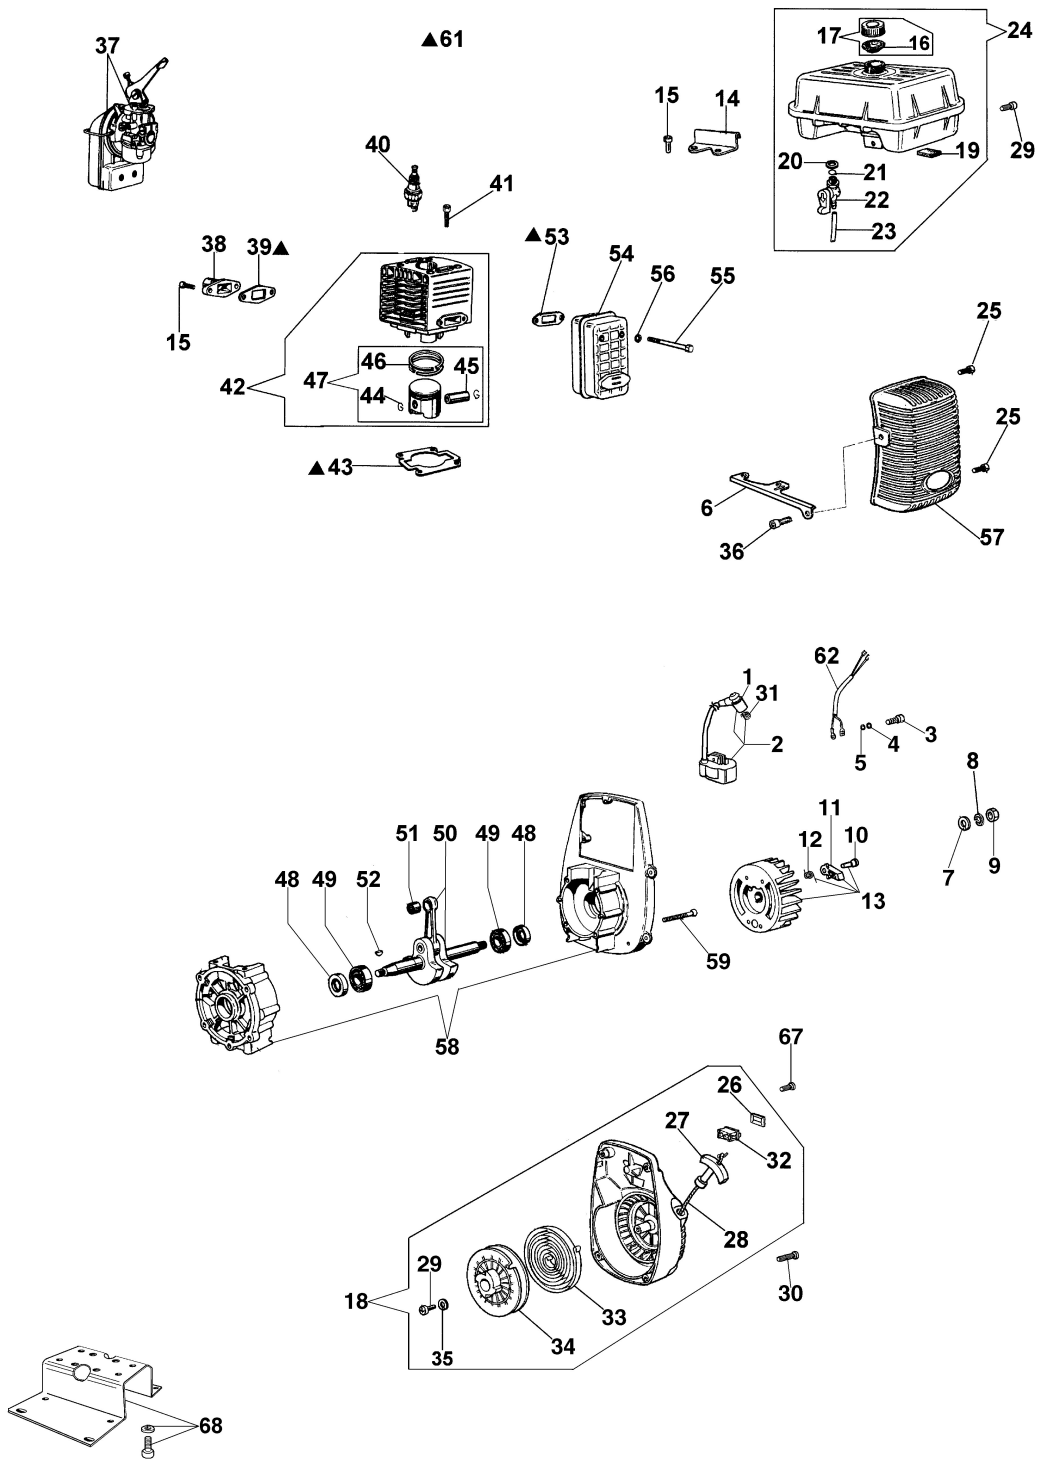

C 19/20 Spraying pump

Documents

Starter assy and engine (From 07/03/08)

Starter assy and engine (Until 06/03/08)

Spraying pump

Carburetor SHA14-12L

Illustration Starter assy and engine (From 07/03/08)

Ref.Nu	Qty	Part number	Description	Validity from	Validity till	Notes	Bulletin
1	1	094600097AR	Spark plug cap				
2	1	301000379R	Ignition coil				
3	2	094000097	Screw				
4	2	3819005R	Washer				
5	2	3916004R	Washer				
6	1	301000342AR	Support				
7	1	3818011AR	Washer				
8	1	3819013R	Grower				
9	1	320000028R	Nut				
10	2	004000436R	Pin				
11	2	300000038R	Pawl				
12	2	300000040R	Spring				
13	1	301000384R	Flywheel				
14	1	301000003R	Support				
15	4	3801009R	Screw				
16	1	300000025	Gasket				
17	1	300000022R	Tank cap				
18	1	301000348AR	Starter assy				
19	1	301000049	Felt				
20	1	3055098R	Ring				
21	1	3049006R	O-ring				
22	1	3055049R	Tap				
23	1	300000026AR	Tube				
24	1	301000346R	Fuel tank				
25	2	3960073R	Screw				
26	1	2317013R	Guard				
27	1	093500397R	Starter handle				
28	1	4098073R	Starter rope				
29	1	094600041AR	Screw				
30	2	3960081AR	Screw				
31	1	094600169AR	Spring				
32	1	2317021R	Switch				
33	1	004000132R	Spring				
34	1	300000016R	Pulley				
35	1	3918006R	Washer				
36	1	3801008R	Screw				
37	1	302000007DR	Carburetor H190-1				
38	1	301000025BR	Manifold				
39	1	301000026	Gasket				
40	1	3055101R	Spark plug				
41	4	3801013R	Screw				