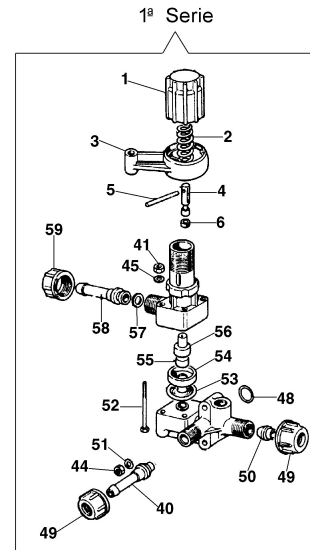

Illustration Spraying pump

Illustration Spraying pump

Ref.Nu	Qty	Part number	Description	Validity from	Validity till	Notes	Bulletin
1	1	354000035	Fitting				
2	1	354000034	Spring				
3	1	354000084	Lever				
4	1	354000036	Rod				
5	1	354000037	Plug				
6	1	354000038	Gasket				
7	1	CH32180015	Top cover				
8	1	354000032	Screw				
9	2	354000031	Disk				
10	2	354000030	Diaphragm				
11	2	354000029	Cylinder				
12	1	354000060	Ring				
13	1	354000058	Piston				
14	1	354000061	Connecting rod				
15	1	354000059	Plug				
16	1	354000009	Diaphragm				
17	1	354000008	Diaphragm				
18	12	320000028R	Nut				
19	1	375200004	Screw				
20	1	354000007	Accumulator				
21	1	354000039	Valve				
22	2	354000057	Gasket				
23	1	354000010	Handle				
24	2	354000042	Seal ring				
25	1	354000043	Washer				
26	1	354000044	Shaft				
27	1	354000046	Gears				
28	1	354000045	O-ring				
29	1	3035015R	Bearing				
30	1	354000002	Support				
31	4	3914003R	Nut				
32	4	354000048	Screw				
33	1	354000047A	U-bolt				
34	1	354000069	Valve				
35	1	3049011	O-ring				
36	1	354000070	Valve				
37	1	3049018R	O-ring				
38	1	354000054	Screw				
39	1	354000012	Top cover				
40	1	CH28030516	Fittings				
41	1	3914002	Nut