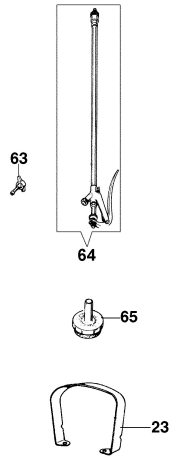

Illustration Spraying pump

Illustration Spraying pump

Ref.Nu	Qty	Part number	Description	Validity from	Validity till	Notes	Bulletin
1	1	354000035	Fitting				
2	1	354000034	Spring				
3	1	354000084	Lever				
4	1	354000036	Rod				
5	1	354000037	Plug				
6	1	354000038	Gasket				
7	1	CH32180015	Top cover				
8	1	354000032	Screw				
9	2	354000031	Disk				
10	2	354000030	Diaphragm				
11	2	354000029	Cylinder				
12	1	354000060	Ring				
13	1	354000058	Piston				
14	1	354000061	Connecting rod				
15	1	354000059	Plug				
16	1	354000009	Diaphragm				
17	1	354000008	Diaphragm				
18	12	320000028R	Nut				
19	1	375200004	Screw				
20	1	354000007	Accumulator				
21	1	354000039	Valve				
22	2	354000057	Gasket				
23	1	354000010	Handle				
24	2	354000042	Seal ring				
25	1	354000043	Washer				
26	1	354000044	Shaft				
27	1	354000046	Gears				
28	1	354000045	O-ring				
29	1	3035015R	Bearing				
30	1	354000002	Support				
31	4	3914003R	Nut				
32	4	354000048	Screw				
33	1	354000047A	U-bolt				
34	1	354000069	Valve				
35	1	3049011	O-ring				
36	1	354000070	Valve				
37	1	3049018R	O-ring				
38	1	354000054	Screw				
39	1	354000012	Top cover				
40	1	CH28030516	Fittings				
41	1	3914002	Nut