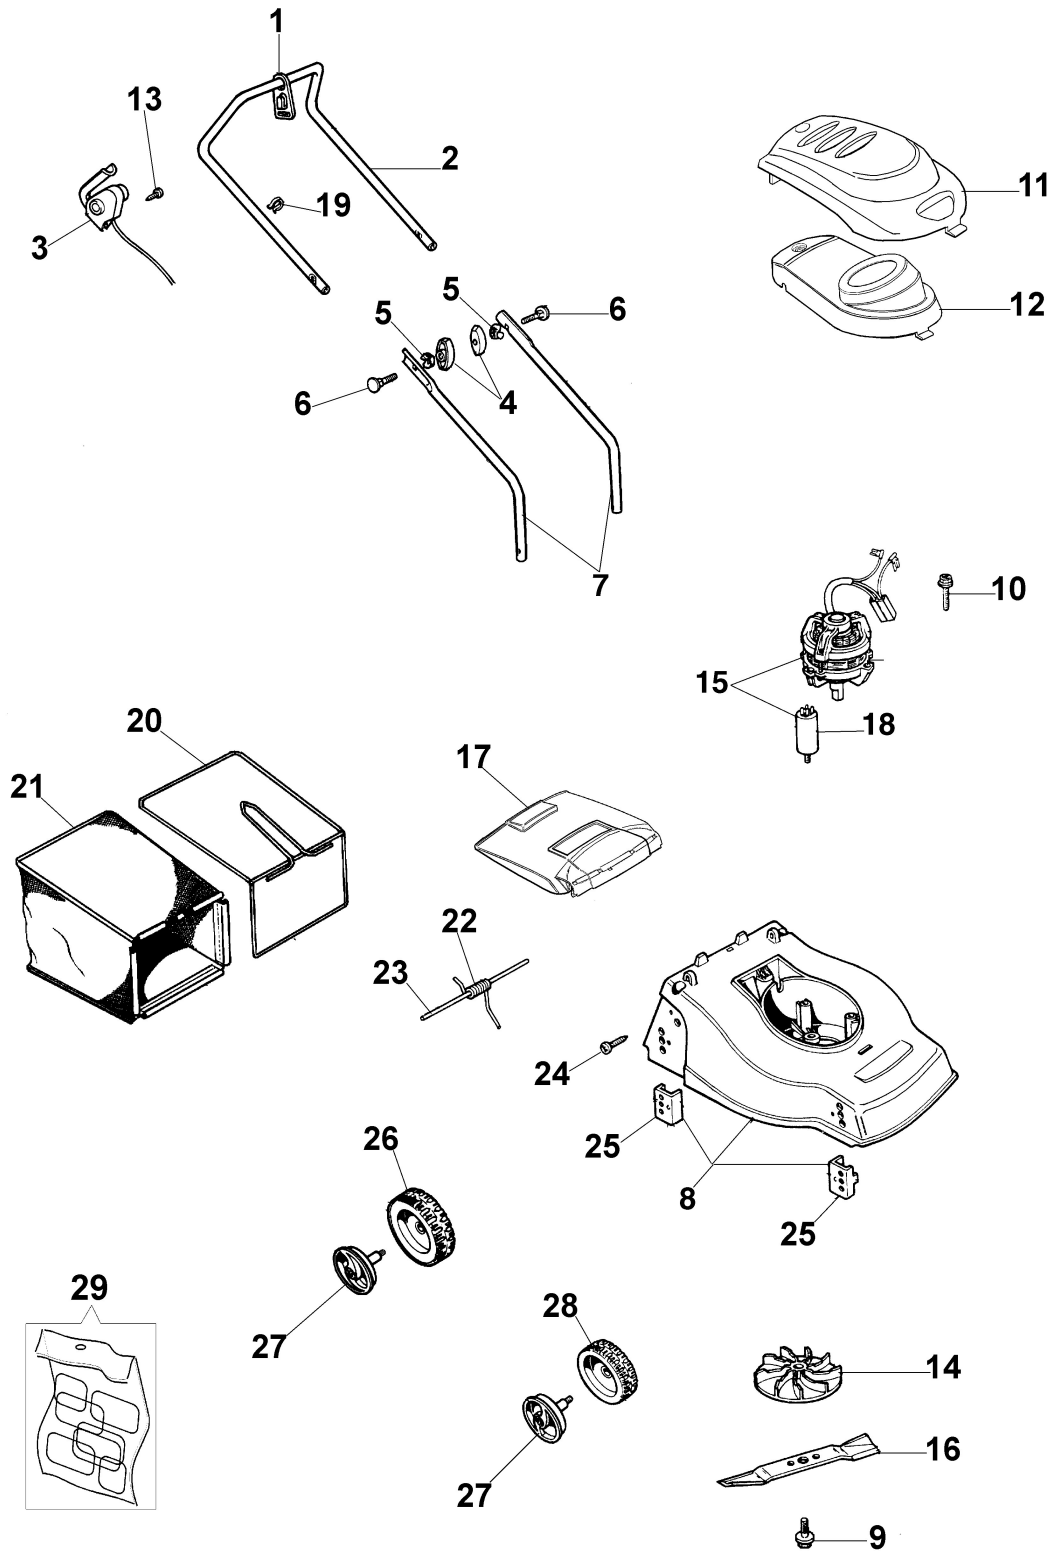

## K 40 P Electric lawnmower

### Documents

[Complete illustrated parts list](#)

---

Illustration Complete illustrated parts list

## Illustration Complete illustrated parts list

Ref.Nu	Qty	Part number	Description	Validity from	Validity till	Notes	Bulletin
1	1	3044027R	Clamp				
2	1	66050188R	Handlebar			Nero / Black	
2	1	66050188R	Handlebar			Grigio / Grey	
3	1	66050187R	Switch				
4	2	4119013AR	Tightening handle				
5	2	66050013R	Spacer				
6	2	3910015R	Screw				
7	1	66052041	Handlebar			Nero / Black	
7	1	66052041A	Handlebar			Grigio / Grey	
8	1	66080081R	Deck			Sostituisce carcassa arancio	
9	1	66050014AR	Screw				
10	5	3960050R	Screw				
11	1	66080008	Guard				
12	1	66080007	Guard				
13	2	66050036	Screw				
14	1	66050005AR	Fan				
15	1	66080075R	Electric motor				
16	1	66080011BR	Blade				
17	1	66080006BR	Shutter				
18	1	66050184R	Condenser				
19	1	3044087R	Band				
20	1	66080013	Frame				
21	1	66080014R	Grassbag				
22	1	66050017	Spring				
23	2	66080010	Pin				
24	2	3860052	Screw				
25	4	66050022	Plate				
26	2	66050007R	Wheel				
27	2	66050193R	Knob				
28	2	66050006R	Wheel				
29	1	66052061A	Labels kit				