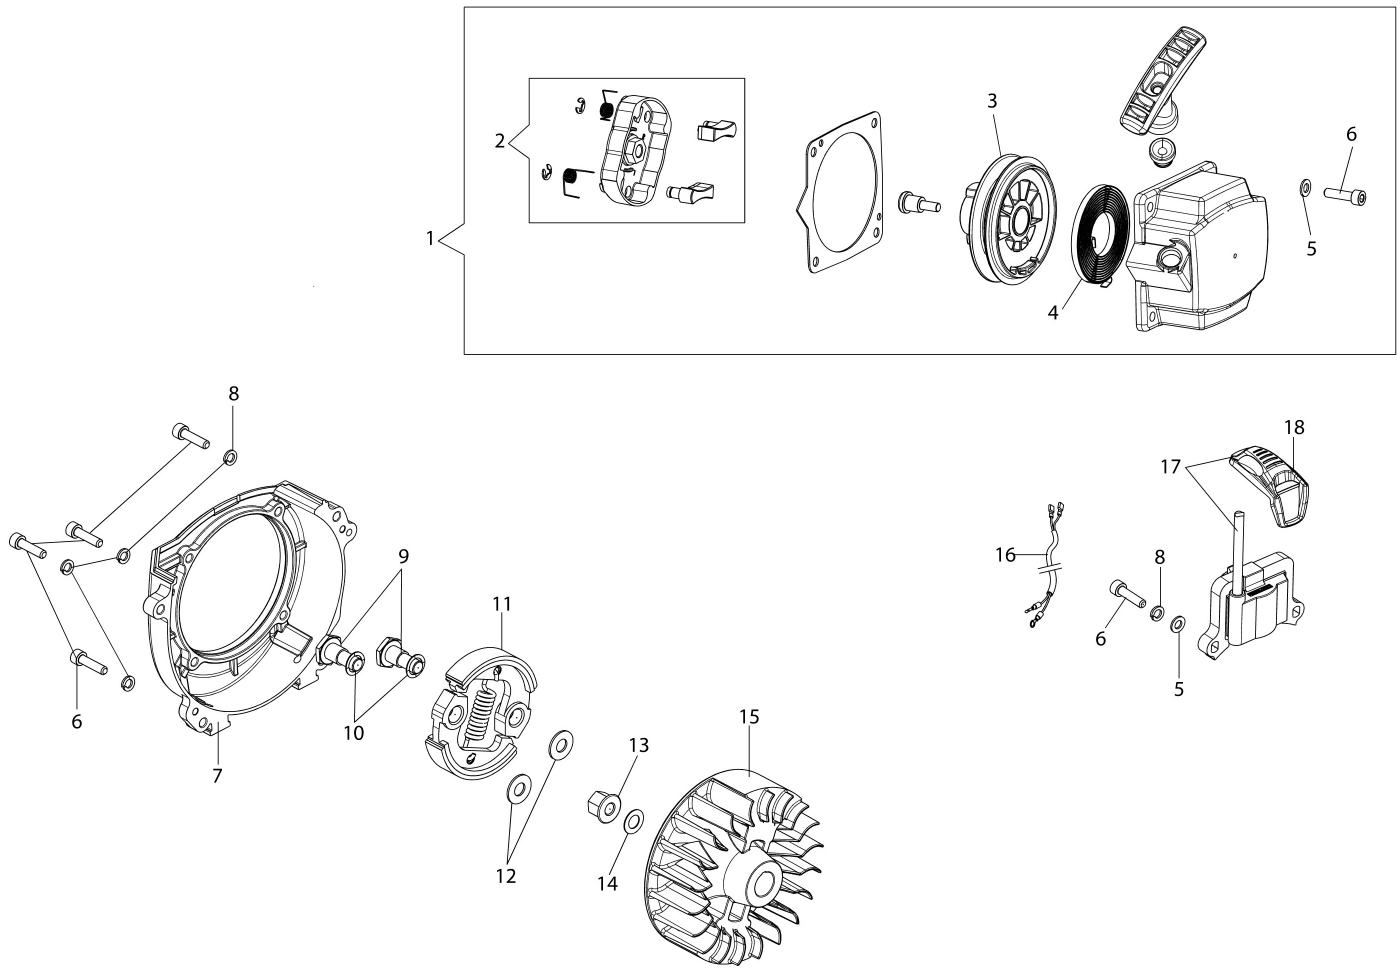

Illustration Engine

Ref.Nu	Qty	Part number	Description	Validity from	Validity till	Notes	Bulletin
1	3	3960121R	Screw				
2	1	61452028R	Engine cover				
3	1	3055104R	Spark plug				
4	4	3860095R	Screw				
5	1	61450206R	Muffler assy				
6	1	61450242AR	Gasket				
7	2	3801065R	Screw				
8	2	3916006R	Washer				
9	1	3801011R	Screw				
10	1	61450367R	Muffler cover				
11	1	61450048	Complete cylinder		SN 8230035128		BT3-144-03/20
11	1	61450048	Complete cylinder	SN 8230035129			BT3-144-03/20
12	2	61450014R	Piston ring				
13	2	61450013R	Ring				
14	1	61450187R	Piston assy				
15	1	61450127AR	Gasket				
16	4	3860096R	Screw				
17	1	61452001BR	Crankcase assy				
18	1	3050056R	Oil seal				
19	2	3035065R	Bearing				
20	1	61450001AR	Crankshaft				
21	1	3028020R	Key				
22	1	50110044R	Bearing				
23	1	3050057R	Oil seal				
24	1	61450443	Gasket set				
25	2	3801009R	Screw				
26	2	3916005R	Washer				

Illustration Starter Assy and clutch

Illustration Starter assy and clutch

Ref.Nu	Qty	Part number	Description	Validity from	Validity till	Notes	Bulletin
1	1	61452042R	Starter assy				
2	1	61450193AR	Clutch driver				
3	1	61450229AR	Starter pulley				
4	1	61450044AR	Starter spring				
5	6	3916005R	Washer				
6	10	3801013R	Screw				
7	1	61452083R	Flange				
8	6	3819006R	Washer				
9	2	61450070R	Pin				
10	2	61450072R	Washer				
11	1	61450277R	Clutch				
12	2	61450071R	Washer				
13	1	50010148R	Nut				
14	1	3833080R	Washer				
15	1	61450310R	Flywheel				
16	1	BF000030R	Cable				
17	1	2501026BR	Ignition coil				
18	1	61450370R	Spark plug cap				

Illustration Head Tap&Go D.130

Ref.Nu	Qty	Part number	Description	Validity from	Validity till	Notes	Bulletin
1	1	63120040R	Nut				
2	1	63120031R	Kit spring				
3	2	63120001R	Bushing				
4	1	63120010R	Nylon spool				
5	1	63120011R	Knob kit				
6	1	63120012R	Lower cover				
7	1	61459100	Complete nylon head Ø 2,4				
7	1	61459102	Complete nylon head Ø 3				
10	1	61460055	Guard kit				