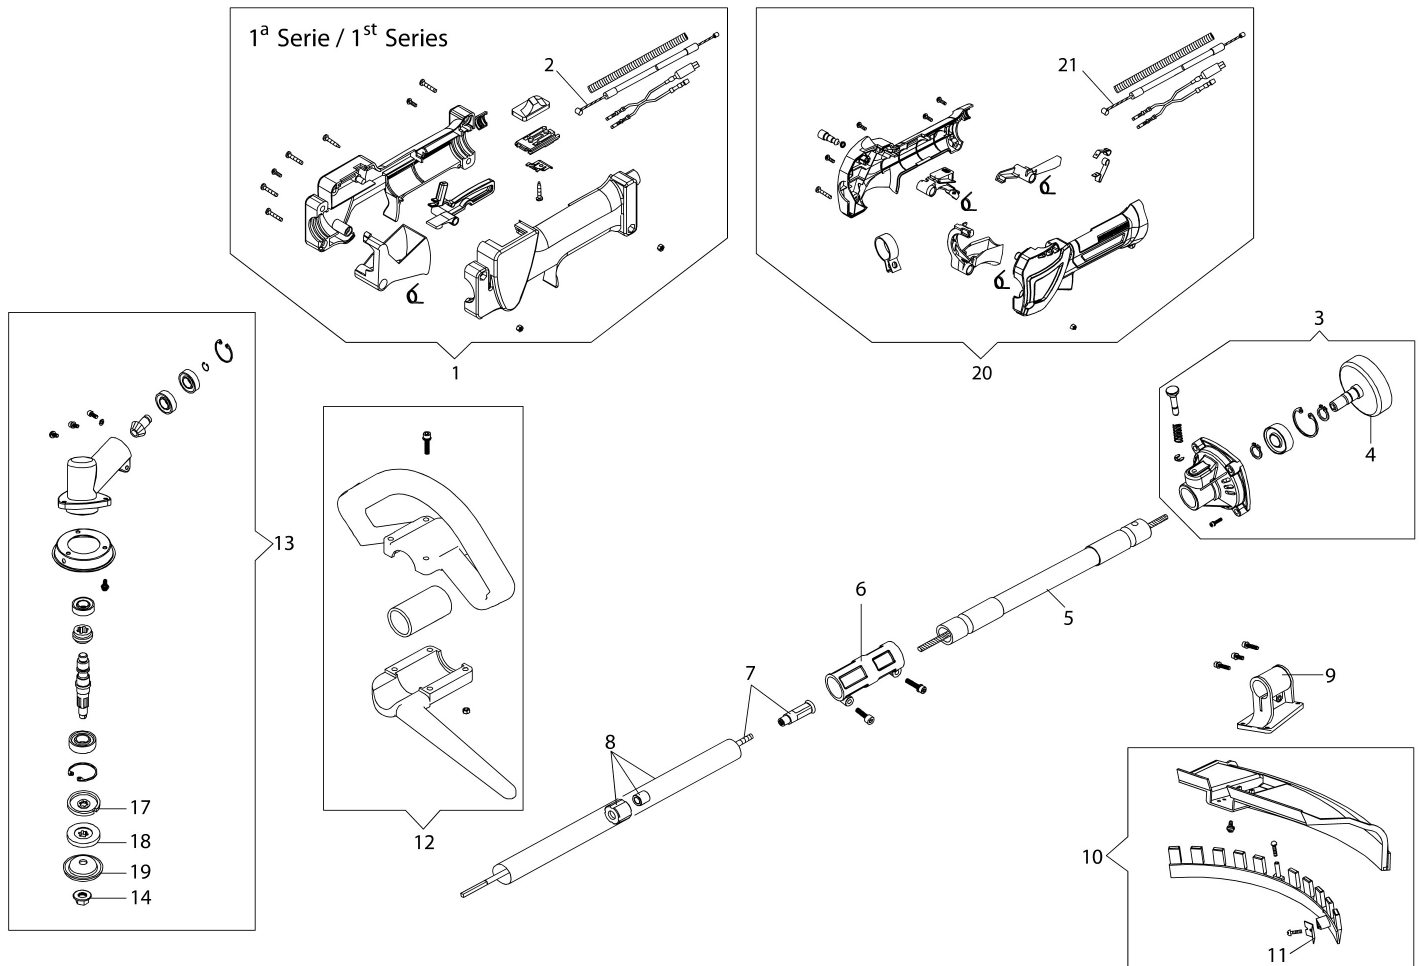

Illustration Tank / Frame (Low)

Illustration Tank / Frame (Low)

Ref.Nu	Qty	Part number	Description	Validity from	Validity till	Notes	Bulletin
1	2	61330040AR	Screw	SN 8239152387			BT3-143-10/19
2	1	61450045	Air filter cover	SN 8239152387		Per modelli premodifica da	BT3-143-10/19
3	1	61450061R	Air filter		SN 8230035128		BT3-144-03/20
4	2	3801012R	Screw			to be matched	
5	6	3916005R	Washer				
6	1	61450047	Air filter support	SN 8239152387		Per modelli premodifica da	BT3-143-10/19
7	1	3918010R	Washer				
8	1	3801011R	Screw			to be matched	
9	1	2318624R	Carburetor				
10	1	61450054AR	Gasket				
11	2	3801015R	Screw				
12	1	61450053AR	Insulator				
13	1	61450052AR	Gasket				
14	1	094600450R	Fuel filter				
15	1	BF000024R	Tank cap				
16	1	61452050R	Tank assy				
17	1	61450230R	Tank shield				
18	2	3801013R	Screw				
19	1	BF000021R	Frame assembly				
20	1	BF000017R	Engine support				
21	3	BF000018R	AV-mount				
22	1	61450443	Gasket set				
23	1	61330040AR	Screw		SN 8239152386		
24	1	61450444	Air filter cover		SN 8239152386		
25	1	61450445	Air filter support		SN 8239152386		
26	1	61450425R	Air filter	SN 8230035129			BT3-144-03/20
28	1	61450016R	Plate	SN 8230035129			BT3-144-03/20
29	1	61450049	Air filter kit				BT3-144-03/20

Illustration Head Tap&Go D.130

Ref.Nu	Qty	Part number	Description	Validity from	Validity till	Notes	Bulletin
1	1	63120040R	Nut				
2	1	63120031R	Kit spring				
3	2	63120001R	Bushing				
4	1	63120010R	Nylon spool				
5	1	63120011R	Knob kit				
6	1	63120012R	Lower cover				
7	1	61459100	Complete nylon head Ø 2,4				
7	1	61459102	Complete nylon head Ø 3				
10	1	61460055	Guard kit				