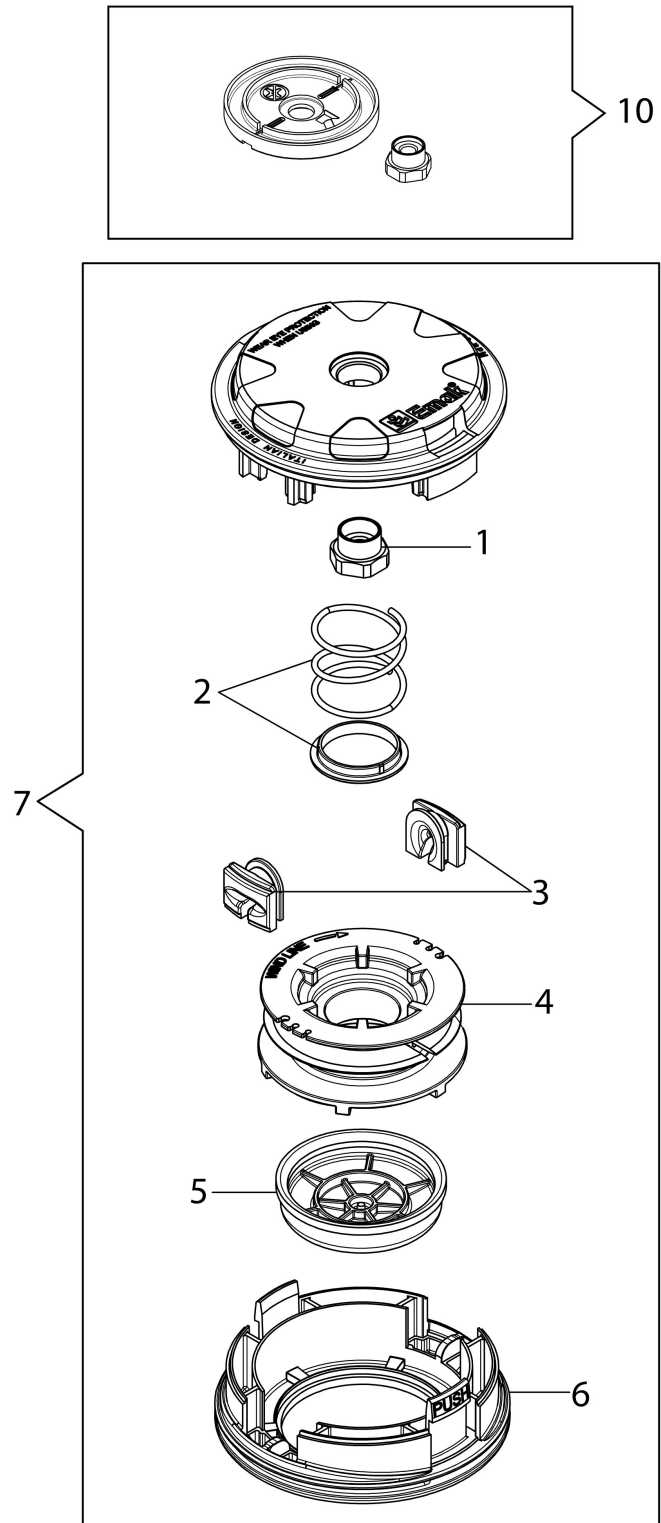

Illustration Starter Assy and clutch

Illustration Starter assy and clutch

Ref.Nu	Qty	Part number	Description	Validity from	Validity till	Notes	Bulletin
1	1	61452042R	Starter assy				
2	1	61450193AR	Clutch driver				
3	1	61450229AR	Starter pulley				
4	1	61450044AR	Starter spring				
5	6	3916005R	Washer				
6	10	3801013R	Screw				
7	1	61452083R	Flange				
8	6	3819006R	Washer				
9	2	61450070R	Pin				
10	2	61450072R	Washer				
11	1	61450277R	Clutch				
12	2	61450071R	Washer				
13	1	50010148R	Nut				
14	1	3833080R	Washer				
15	1	61450310R	Flywheel				
16	1	BF000030R	Cable				
17	1	2501026BR	Ignition coil				
18	1	61450370R	Spark plug cap				

Illustration Transmission

Ref.Nu	Qty	Part number	Description	Validity from	Validity till	Notes	Bulletin
1	1	BF000001R	Complete handle		Agosto 2020 / August		BT3-148-09/20
2	1	BF000010R	Throttle cable		2020 Agosto 2020 / August		BT3-148-09/20
3	1	BF000027R	Starter case				
4	1	BF000002R	Clutch drum				
5	1	BF000003R	Hose				
6	1	BF000004R	Joint				
7	1	61450448	Shaft + joint				
8	1	BF000005R	Tube Ø26				
9	1	BF000008R	Bracket				
10	1	BF000029R	Guard kit				
11	1	BF000009R	Blade				
12	1	BF000028R	Complete knob				
13	1	61450441R	Bevel gear				
14	1	BF000007R	Nut				
17	1	BF000038R	Hub				
18	1	BF000037R	Flange				
19	1	BF000036R	Safety ring				
20	1	BF000056R	Complete handle	Settembre 2020 /			BT3-148-09/20
21	1	BF000057R	Throttle cable	Settembre 2020 / September 2020			BT3-148-09/20

Illustration Head Tap&Go D.130

Ref.Nu	Qty	Part number	Description	Validity from	Validity till	Notes	Bulletin
1	1	63120040R	Nut				
2	1	63120031R	Kit spring				
3	2	63120001R	Bushing				
4	1	63120010R	Nylon spool				
5	1	63120011R	Knob kit				
6	1	63120012R	Lower cover				
7	1	61459100	Complete nylon head Ø 2,4				
7	1	61459102	Complete nylon head Ø 3				
10	1	61460055	Guard kit				