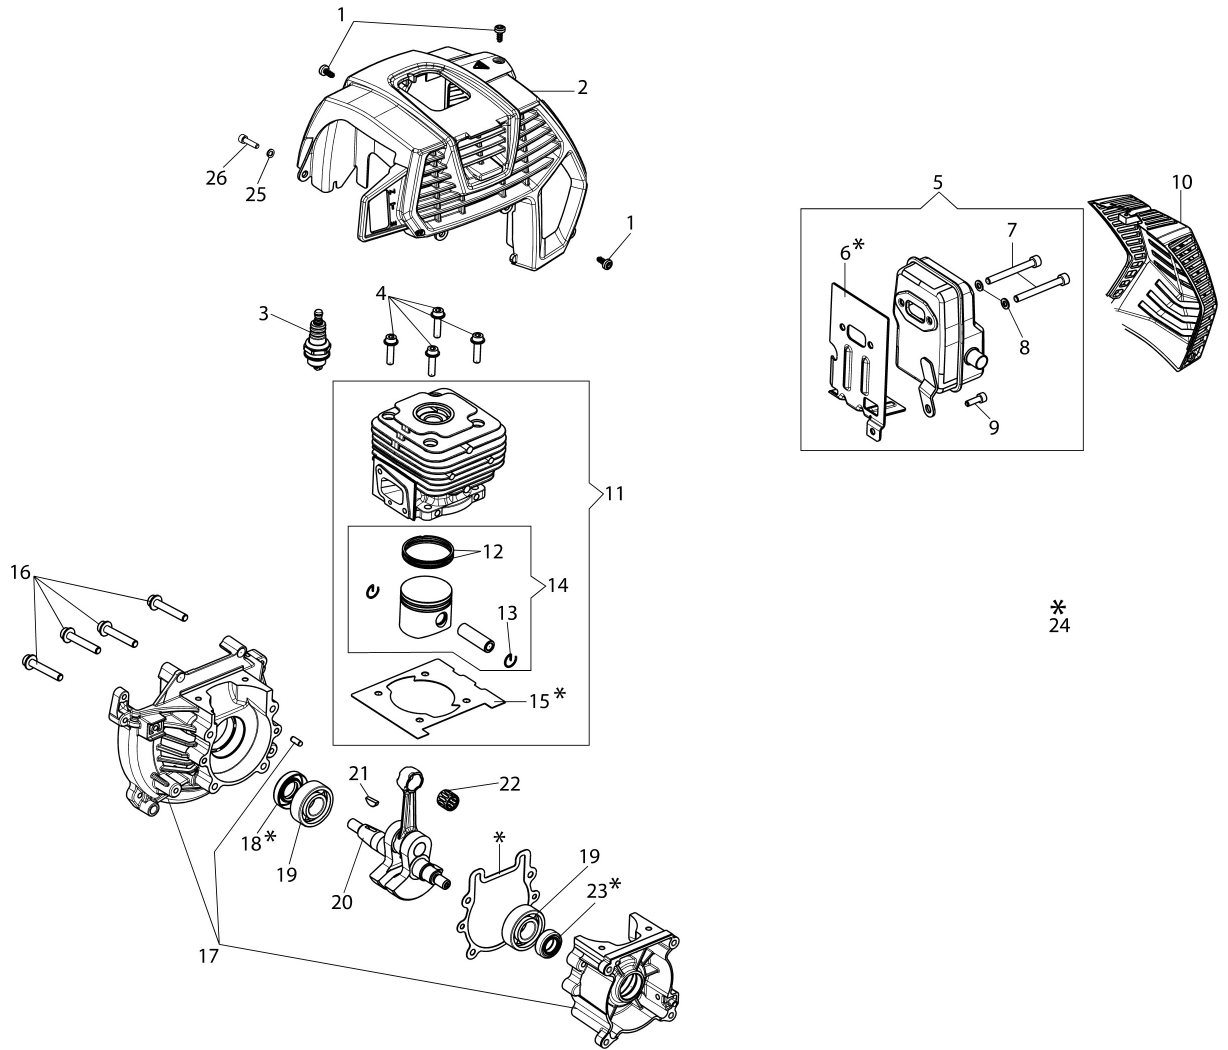

BCH 40 BP Brushcutter

Documents

Engine

Starter assy and clutch

Tank / Frame (High)

Tank / Frame (Low)

Transmission

Head Tap&Go D.130

Illustration Engine

Ref.Nu	Qty	Part number	Description	Validity from	Validity till	Notes	Bulletin
1	3	3960121R	Screw				
2	1	61452028R	Engine cover				
3	1	3055104R	Spark plug				
4	4	3860095R	Screw				
5	1	61450206R	Muffler assy				
6	1	61450242AR	Gasket				
7	2	3801065R	Screw				
8	2	3916006R	Washer				
9	1	3801011R	Screw				
10	1	61450367R	Muffler cover				
11	1	61450048	Complete cylinder		SN 8230035128		BT3-144-03/20
11	1	61450048	Complete cylinder	SN 8230035129			BT3-144-03/20
12	2	61450014R	Piston ring				
13	2	61450013R	Ring				
14	1	61450187R	Piston assy				
15	1	61450127AR	Gasket				
16	4	3860096R	Screw				
17	1	61452001BR	Crankcase assy				
18	1	3050056R	Oil seal				
19	2	3035065R	Bearing				
20	1	61450001AR	Crankshaft				
21	1	3028020R	Key				
22	1	50110044R	Bearing				
23	1	3050057R	Oil seal				
24	1	61450443	Gasket set				
25	2	3801009R	Screw				
26	2	3916005R	Washer				

Illustration Head Tap&Go D.130

Ref.Nu	Qty	Part number	Description	Validity from	Validity till	Notes	Bulletin
1	1	63120040R	Nut				
2	1	63120031R	Kit spring				
3	2	63120001R	Bushing				
4	1	63120010R	Nylon spool				
5	1	63120011R	Knob kit				
6	1	63120012R	Lower cover				
7	1	61459100	Complete nylon head Ø 2,4				
7	1	61459102	Complete nylon head Ø 3				
10	1	61460055	Guard kit				