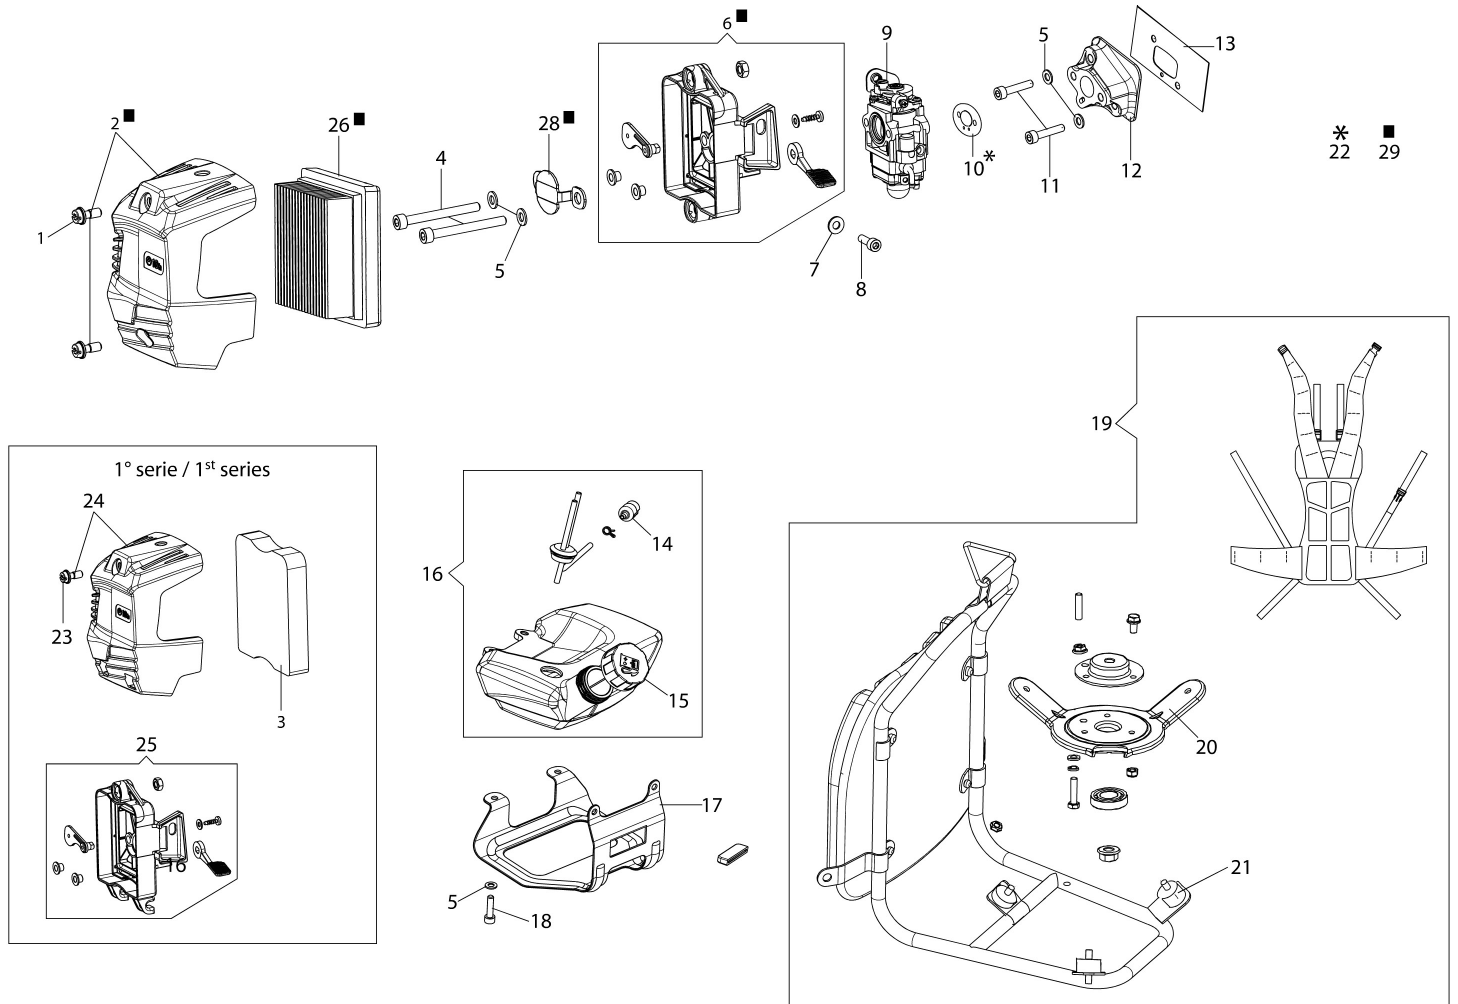

Illustration Tank / Frame (Low)

Illustration Tank / Frame (Low)

Ref.Nu	Qty	Part number	Description	Validity from	Validity till	Notes	Bulletin
1	2	61330040AR	Screw	SN 8239152387			BT3-143-10/19
2	1	61450045	Air filter cover	SN 8239152387		Per modelli premodifica da	BT3-143-10/19
3	1	61450061R	Air filter		SN 8230035128		BT3-144-03/20
4	2	3801012R	Screw			to be matched	
5	6	3916005R	Washer				
6	1	61450047	Air filter support	SN 8239152387		Per modelli premodifica da	BT3-143-10/19
7	1	3918010R	Washer				
8	1	3801011R	Screw			to be matched	
9	1	2318624R	Carburetor				
10	1	61450054AR	Gasket				
11	2	3801015R	Screw				
12	1	61450053AR	Insulator				
13	1	61450052AR	Gasket				
14	1	094600450R	Fuel filter				
15	1	BF000024R	Tank cap				
16	1	61452050R	Tank assy				
17	1	61450230R	Tank shield				
18	2	3801013R	Screw				
19	1	BF000021R	Frame assembly				
20	1	BF000017R	Engine support				
21	3	BF000018R	AV-mount				
22	1	61450443	Gasket set				
23	1	61330040AR	Screw		SN 8239152386		
24	1	61450444	Air filter cover		SN 8239152386		
25	1	61450445	Air filter support		SN 8239152386		
26	1	61450425R	Air filter	SN 8230035129			BT3-144-03/20
28	1	61450016R	Plate	SN 8230035129			BT3-144-03/20
29	1	61450049	Air filter kit				BT3-144-03/20

Illustration Head Tap&Go D.130

Ref.Nu	Qty	Part number	Description	Validity from	Validity till	Notes	Bulletin
1	1	63120040R	Nut				
2	1	63120031R	Kit spring				
3	2	63120001R	Bushing				
4	1	63120010R	Nylon spool				
5	1	63120011R	Knob kit				
6	1	63120012R	Lower cover				
7	1	61459100	Complete nylon head Ø 2,4				
7	1	61459102	Complete nylon head Ø 3				
10	1	61460055	Guard kit				