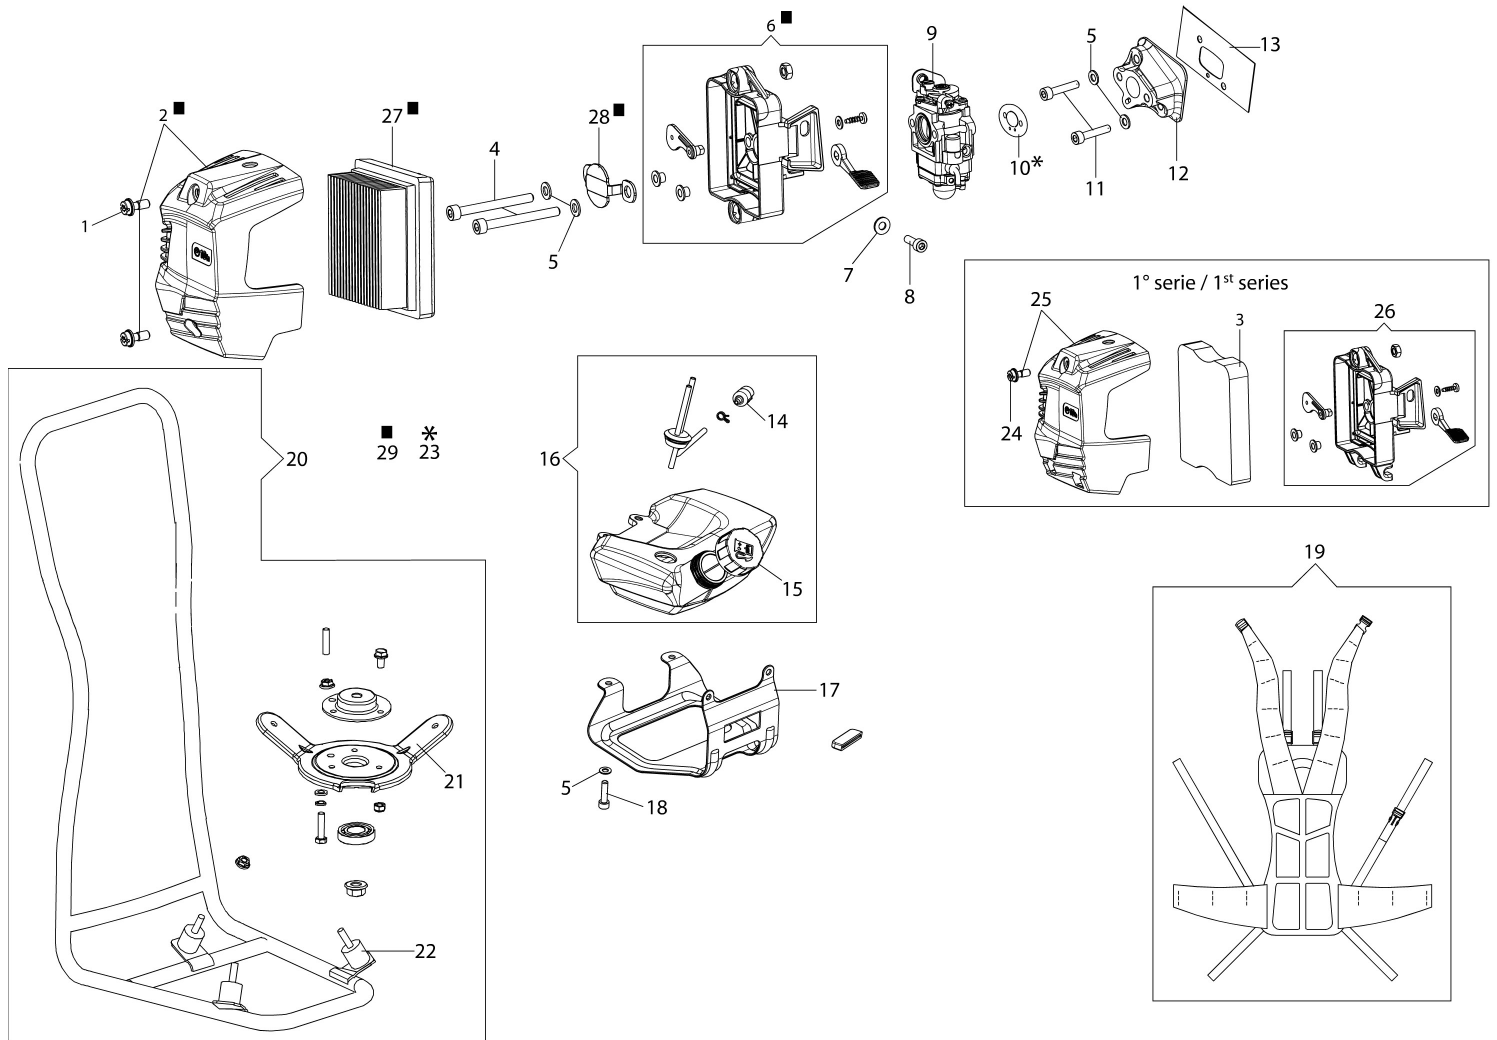

Illustration Tank / Frame (High)

Illustration Tank / Frame (High)

Ref.Nu	Qty	Part number	Description	Validity from	Validity till	Notes	Bulletin
1	2	61330040AR	Screw	SN 8239152387			BT3-143-10/19
2	1	61450045	Air filter cover	SN 8239152387		Per modelli premodifica da	BT3-143-10/19
3	1	61450061R	Air filter		SN 8230035128		BT3-144-03/20
4	2	3801012R	Screw			to be matched	
5	6	3916005R	Washer				
6	1	61450047	Air filter support	SN 8239152387		Per modelli premodifica da	BT3-143-10/19
7	1	3918010R	Washer				
8	1	3801011R	Screw			to be matched	
9	1	2318624R	Carburetor				
10	1	61450054AR	Gasket				
11	1	3801015R	Screw				
12	1	61450053AR	Insulator				
13	1	61450052AR	Gasket				
14	1	094600450R	Fuel filter				
15	1	BF000024R	Tank cap				
16	1	61452050R	Tank assy				
17	1	61450230R	Tank shield				
18	2	3801013R	Screw				
19	1	BF000025R	Harness				
20	1	BF000026R	Frame assembly				
21	1	BF000017R	Engine support				
22	3	BF000018R	AV-mount				
23	1	61450443	Gasket set				
24	1	61330040AR	Screw		SN 8239152386		
25	1	61450444	Air filter cover		SN 8239152386		
26	1	61450445	Air filter support		SN 8239152386		
27	1	61450425R	Air filter	SN 8230035129			BT3-144-03/20
28	1	61450016R	Plate	SN 8230035129			BT3-144-03/20
29	1	61450049	Air filter kit				BT3-144-03/20

Illustration Head Tap&Go D.130

Ref.Nu	Qty	Part number	Description	Validity from	Validity till	Notes	Bulletin
1	1	63120040R	Nut				
2	1	63120031R	Kit spring				
3	2	63120001R	Bushing				
4	1	63120010R	Nylon spool				
5	1	63120011R	Knob kit				
6	1	63120012R	Lower cover				
7	1	61459100	Complete nylon head Ø 2,4				
7	1	61459102	Complete nylon head Ø 3				
10	1	61460055	Guard kit				