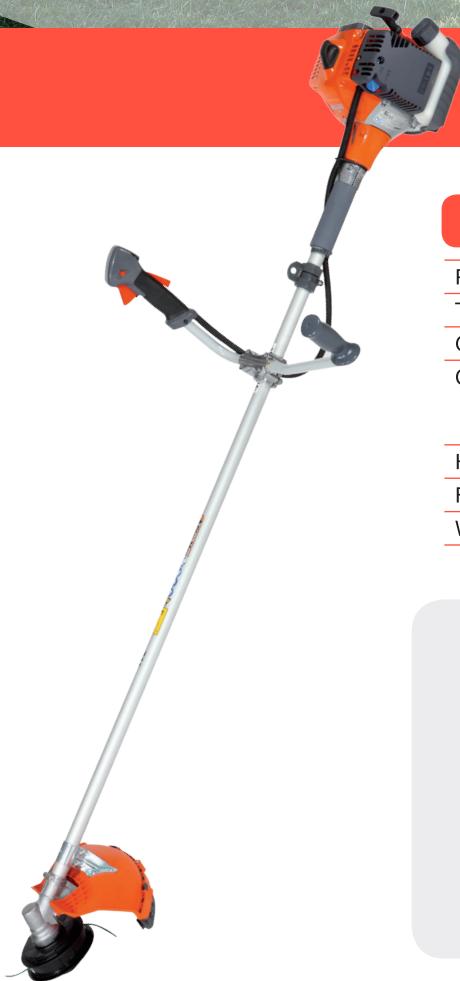

# Weed Cutter/ Power Weeder 741

**WORLD PREMIUM  
 PROFESSIONAL**

## TECHNICAL SPECIFICATION

Power / Displacement	2.5 HP - 1.83 kW/40.2cm <sup>3</sup>
Tube Diameter	28mm
Grip	Handlebar
Cutting Components	130 mm dia. Load & Go line head with 3.00 mm line 255 mm dia. disc with 3 blades
Harness	Double
Fuel Tank Capacity	0.75L
Weight	7.9Kg

- Engines provide high & linear torque even at low revolution.
- Steel crankshaft & piston with 2 rings, diamond finished to guarantee maximum quality & consistency over time.
- Models equipped with digital coil & decompressor for easy starting in any conditions.
- Magnesium housing: ideal condition of light weight & resistance to prolonged stress.
- Equipped with ergonomic handgrips & professional adjustable harness.