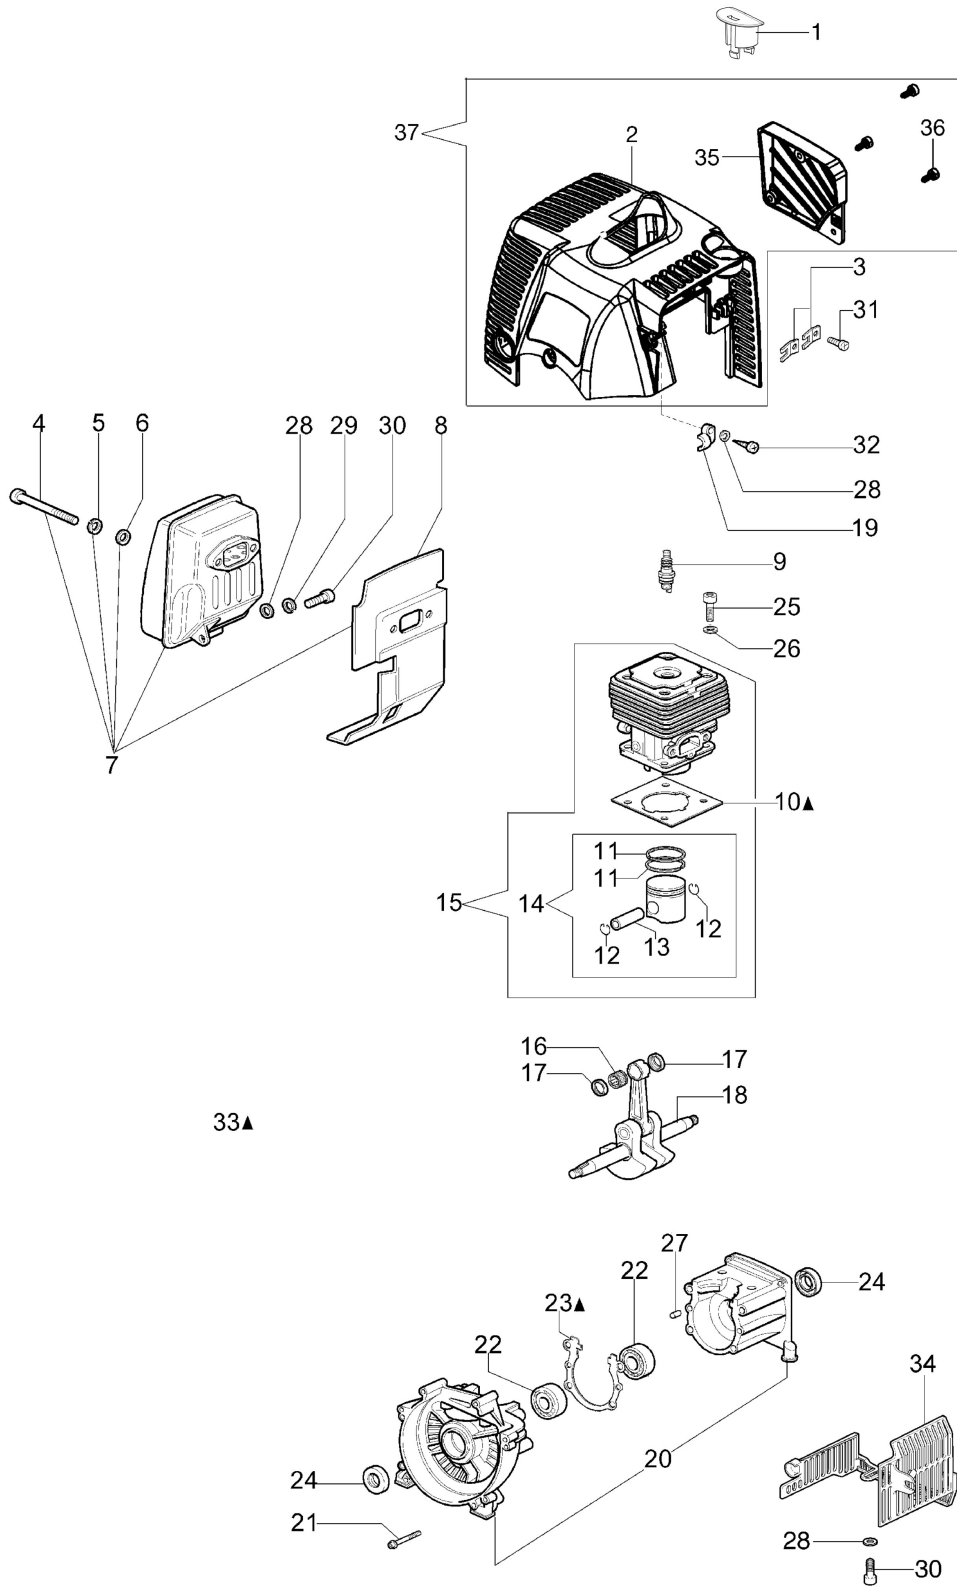

Illustrated parts list (Head "Load and Go" Ø130)

Illustration Engine

Ref.Nu	Qty	Part number	Description	Validity from	Validity till	Notes	Bulletin
1	1	61330103R	Cover				
2	1	61200078BR	Engine cover			Arancio ; Orange	
3	2	4191069BR	Plate				
4	2	3801065R	Screw				
5	2	3819036R	Washer				
6	1	3916006R	Washer				
7	1	61200061AR	Muffler				
8	1	61200063AR	Deflector				
9	1	3055115	Spark plug bpmr7a				
10	1	61350272R	Gasket				
11	2	074000405R	Piston ring				
12	2	004900061R	Ring				
13	1	50110047R	Piston pin				
14	1	50120034A	Piston assy Ø40				
15	1	61330204	Complete cylinder Ø40				
16	1	50110044R	Bearing				
17	2	50110043AR	Spacer				
18	1	61200001R	Crankshaft				
19	1	61200064R	Stopper				
20	1	61330067	Crankcase assy				
21	1	3860096R	Screw				
22	2	094000006R	Bearing				
23	1	61200006AR	Gasket				
24	2	094000099R	Seal ring				
25	4	094000101R	Screw				
26	4	3833073R	Washer				
27	2	3023008R	Plug				
28	3	3916005R	Washer				
29	1	3819006R	Washer				
30	3	3801010R	Screw				
31	2	3960030R	Screw				
32	1	3960069AR	Screw				
33	1	61202038BR	Gasket set				
34	1	61330054BR	Guard				
35	1	61330079R	Cover				
36	3	3893009R	Screw				
37	1	61330081AR	Cylinder cover set			Arancio ; Orange	