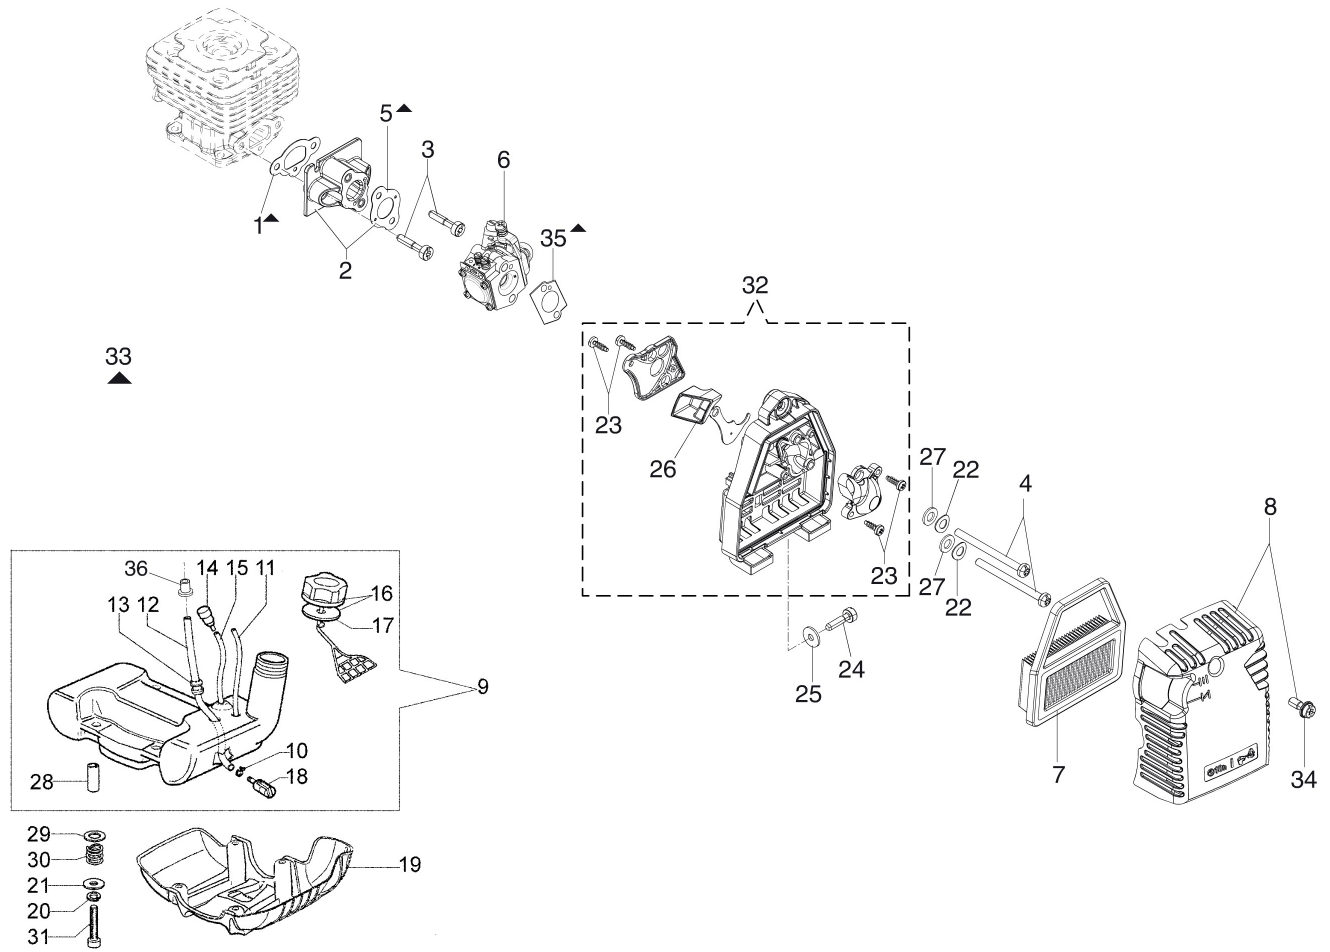

Illustration Tank and air filter

Illustration Tank and air filter

Ref.Nu	Qty	Part number	Description	Validity from	Validity till	Notes	Bulletin
1	1	61200019AR	Gasket				
2	1	61200198	Insulator				
3	2	3801015R	Screw				
4	2	3891067R	Screw				
5	1	61200196AR	Gasket				
6	1	2318653R	Carburetor				
7	1	61380013AR	Air filter				
8	1	61330131	Filter cover kit		8670096257		BT3-145-04/20
8	1	61330249	Filter cover kit	S/N 8670096258			BT3-145-04/20
9	1	61330135AR	Complete tank				
10	1	4098377R	Band				
11	1	61250228R	Tube				
12	1	3073014R	Tube				
13	1	4161211R	Bush				
14	1	61070011AR	Breather valve				
15	1	61250228R	Tube				
16	1	61372003R	Tank cap				
17	1	61070006R	Gasket				
18	1	50010218R	Fuel filter				
19	1	61200238AR	Guard				
20	5	3819006R	Washer				
21	5	3918005R	Washer				
22	2	3833073R	Washer				
23	4	3960087AR	Screw				
24	1	3891048R	Screw				
25	1	3918005R	Washer				
26	1	61380074AR	Starter lever				
27	2	3916005R	Washer				
28	4	61200128R	Spacer				
29	4	3916008R	Washer				
30	4	61200129R	Spring				
31	4	3801016R	Screw				
32	1	61382040AR	Air filter support set		S/N 8670096257		BT3-145-04/20
32	1	61332050R	Air filter support set	S/N 8670096258			BT3-145-04/20
33	1	61202038BR	Gasket set				
34	1	61330040AR	Screw				
35	1	61350155R	Flange				
36	1	61280105	Band