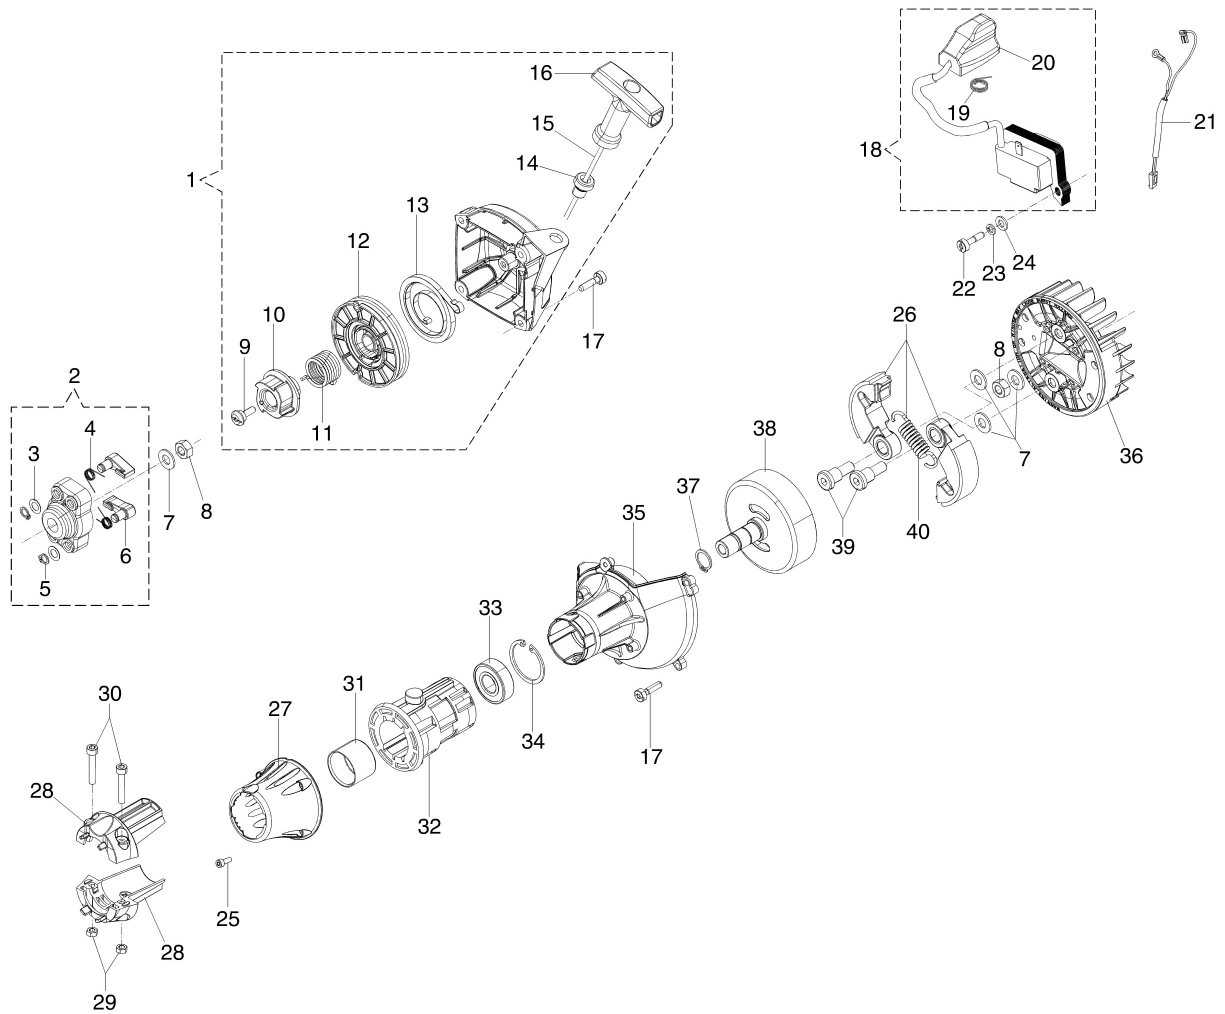

Illustration Starter Assy and Clutch

Illustration Starter assy and clutch

Ref.Nu	Qty	Part number	Description	Validity from	Validity till	Notes	Bulletin
1	1	61332012R	Starter assy			Arancio ; Orange	
2	1	61350142	Clutch driver				
3	2	3064010R	Washer				
4	2	4191017A	Spring				
5	2	3024007R	Ring				
6	1	61350145R	Pawl				
7	4	3818011AR	Washer				
8	2	3912009	Nut				
9	1	50160024	Screw				
10	1	61350204AR	Sprocket				
11	1	61350203BR	Spring				
12	1	61350139R	Starter pulley				
13	1	004000132R	Spring				
14	1	072700089R	Bushing				
15	1	4098073R	Starter rope				
16	1	61200015R	Starter handle				
17	9	3801010R	Screw				
18	1	61250015BR	Ignition coil				
19	1	50050127	Spring				
20	1	61200012AR	Spark plug cap				
21	1	61250282AR	Cable				
22	2	3801013R	Screw				
23	2	3819006R	Washer				
24	2	3916006R	Washer				
25	1	3893060R	Screw				
26	1	4191153BR	Clutch				
27	1	61200296R	Cover				
28	2	61200192AR	Adaptor				
29	2	3914003R	Nut				
30	2	3801015R	Screw				
31	1	4196038R	Bushing				
32	1	4196037R	Sleeve				
33	1	3035042R	Bearing				
34	1	3025022R	Ring				
35	1	61200298R	Starter case				
36	1	61250014AR	Flywheel				
37	1	3024015R	Ring				
38	1	4191030R	Clutch drum				
39	2	4191027FR	Pin				
40	1	4191028R	Spring